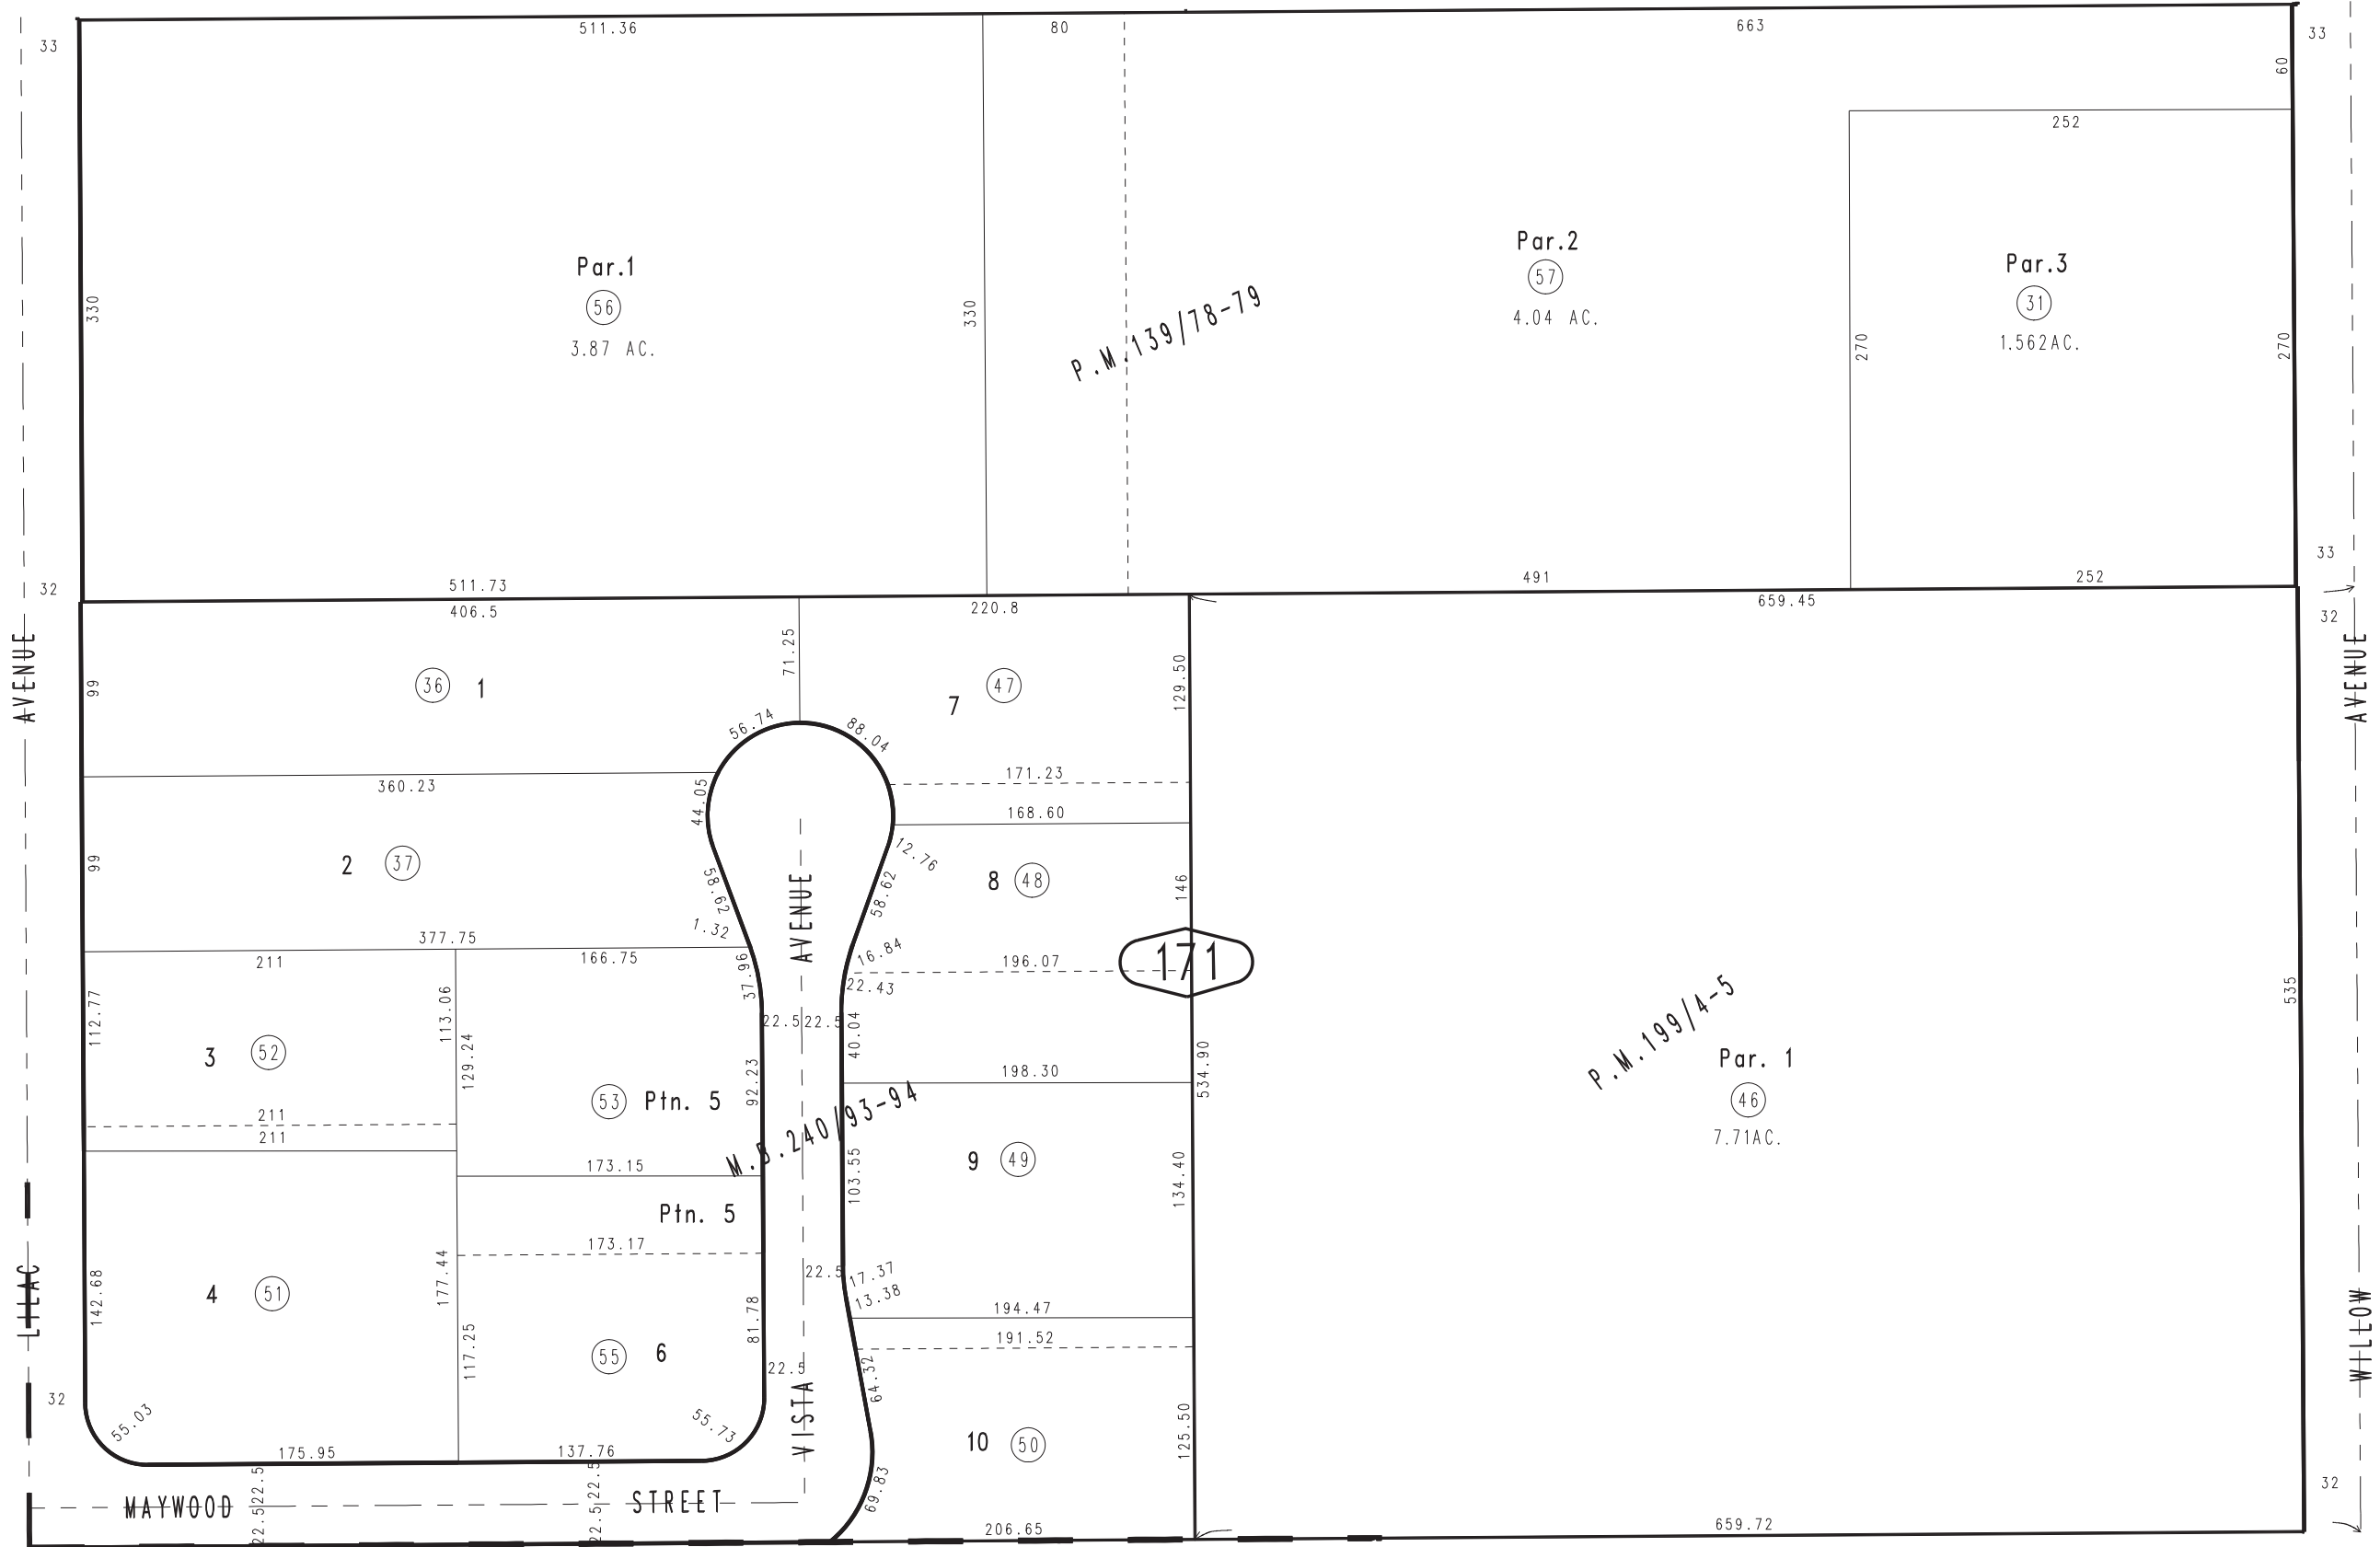

THIS MAP IS FOR THE PURPOSE  
OF AD VALOREM TAXATION ONLY.

# Parcel Map No. 11918, P.M.139/78-79

City of Rialto  
Tax Rate Area  
6008

0258-17

11

10

12

11