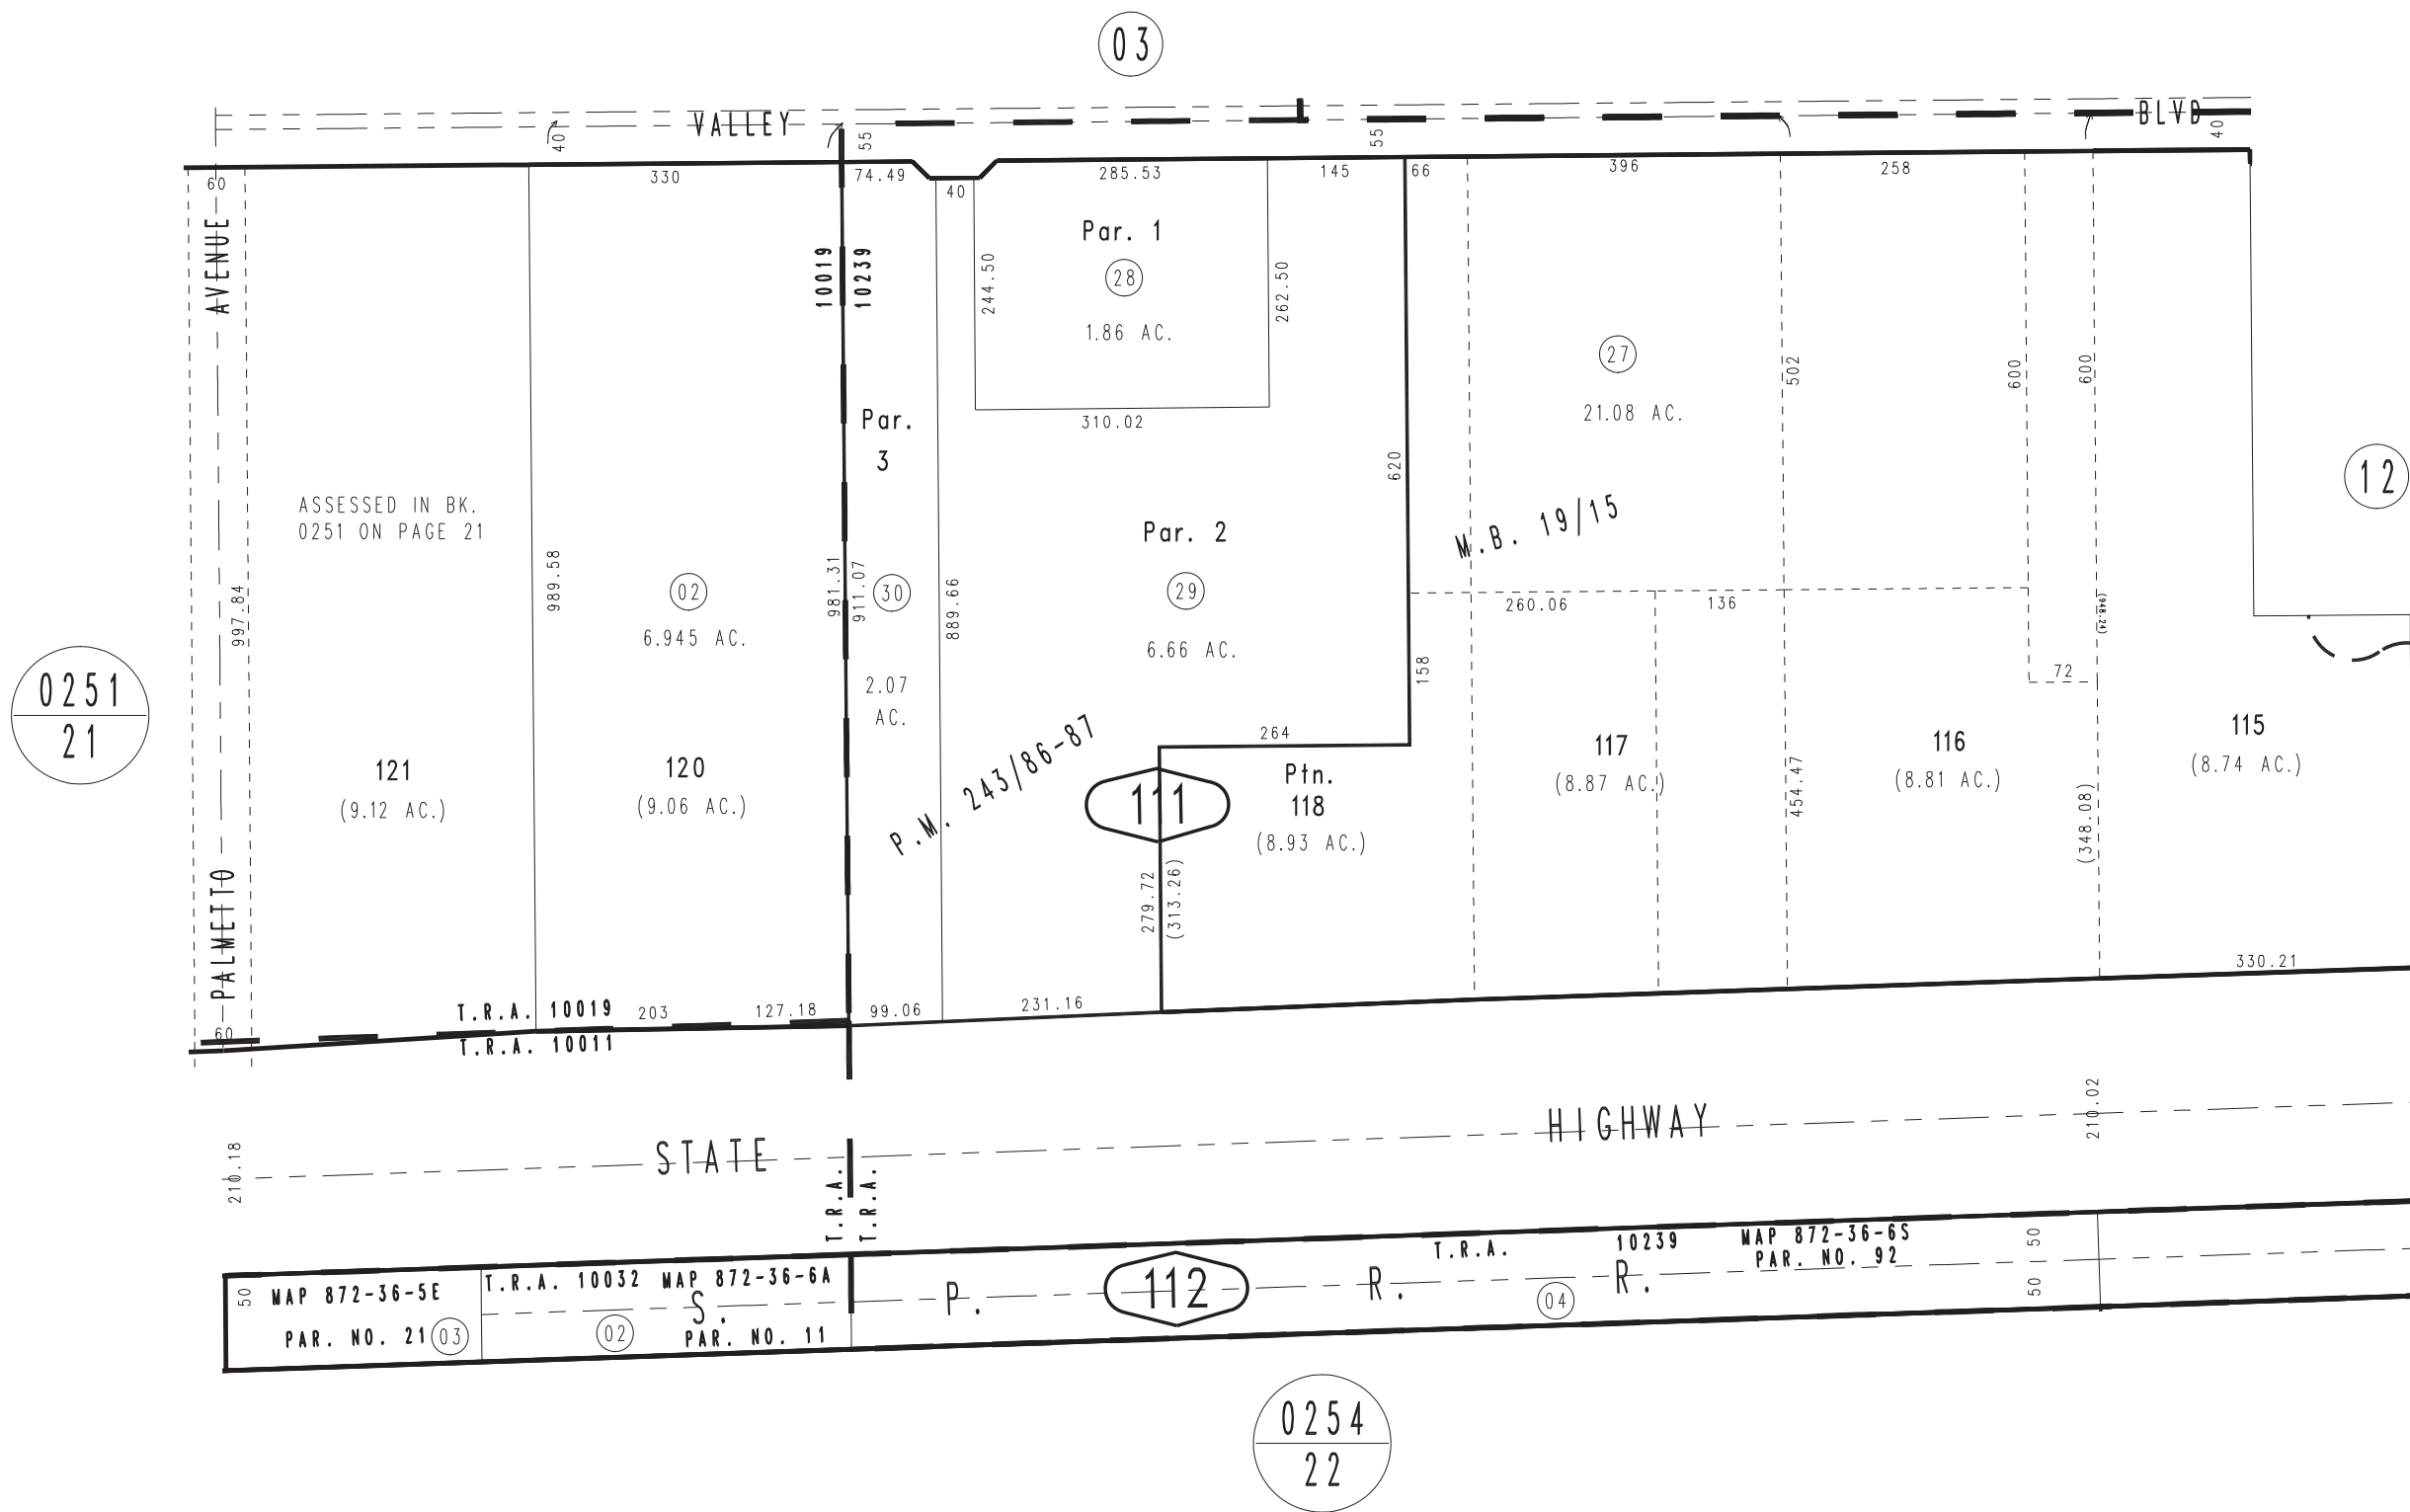

THIS MAP IS FOR THE PURPOSE OF AD VALOREM TAXATION ONLY.

# Marygold Acres M.B. 19/15

City of Fontana  
Tax Rate Area  
10011 10019 10032  
10238 10239

0252-11

0251  
21

0254  
22