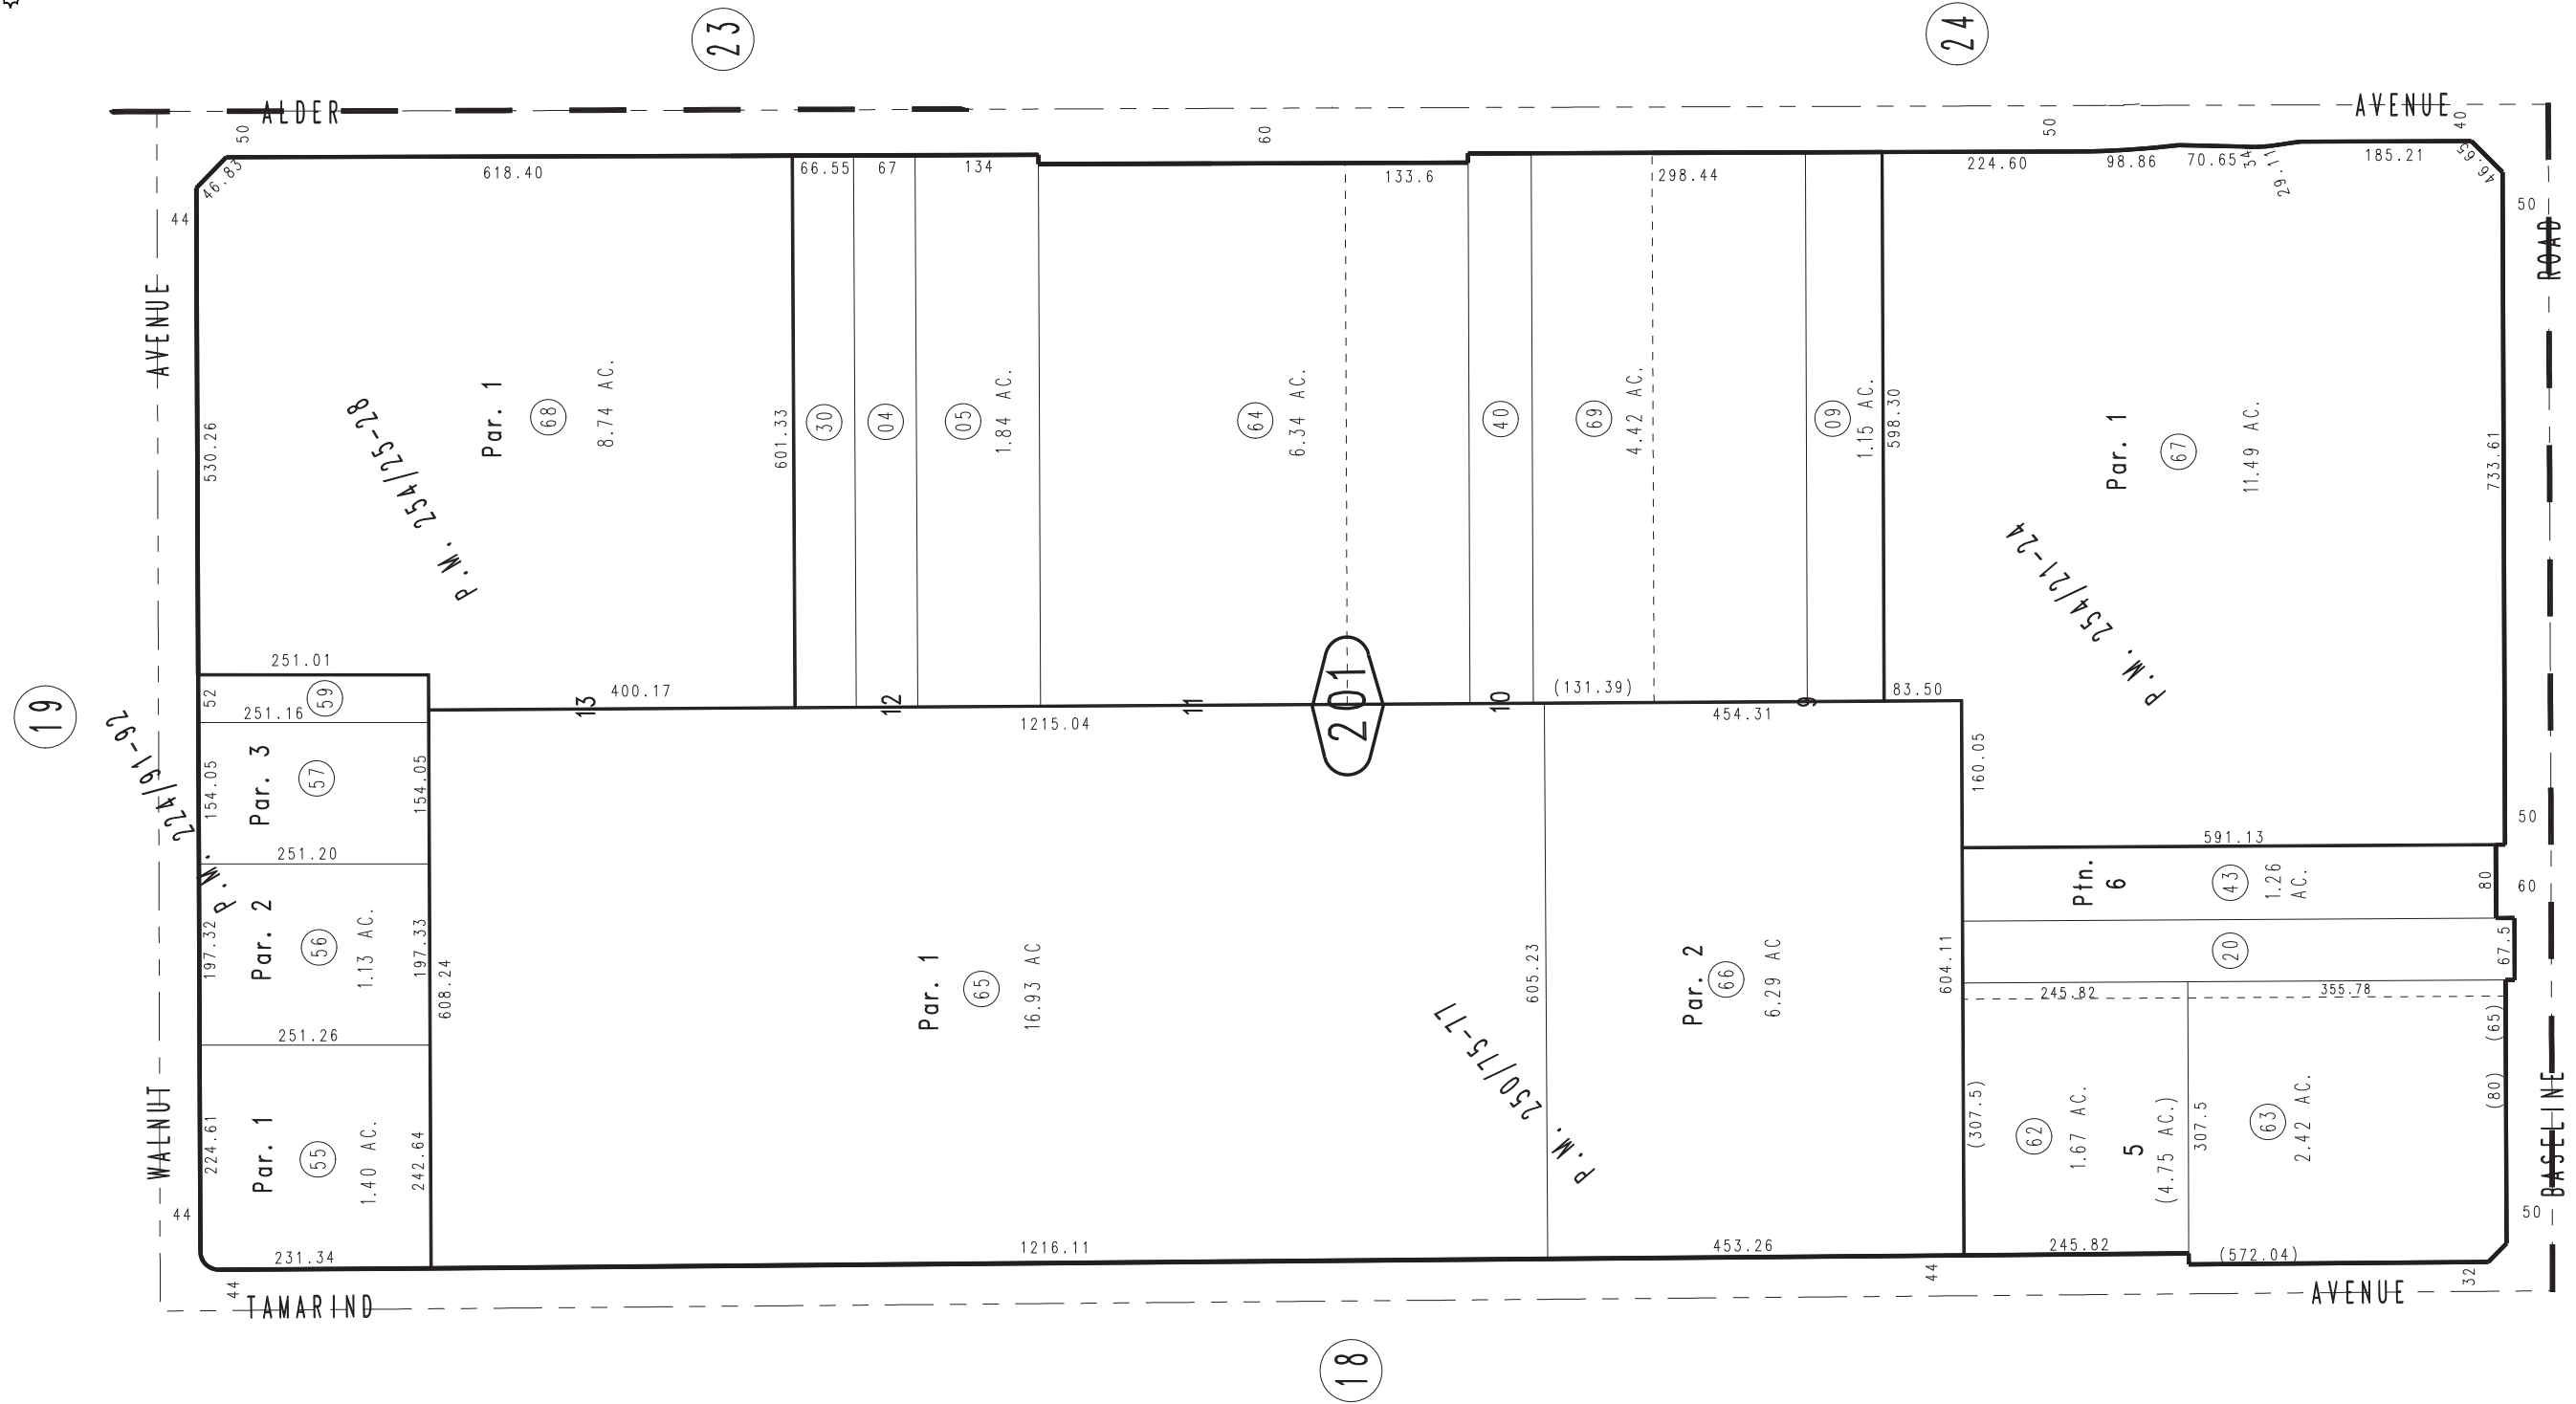

THIS MAP IS FOR THE PURPOSE OF AD VALOREM TAXATION ONLY.

Ptn. Golden Orange Acres M.B. 20/58

City of Rialto
Tax Rate Area
6115

0240-20

0241
14