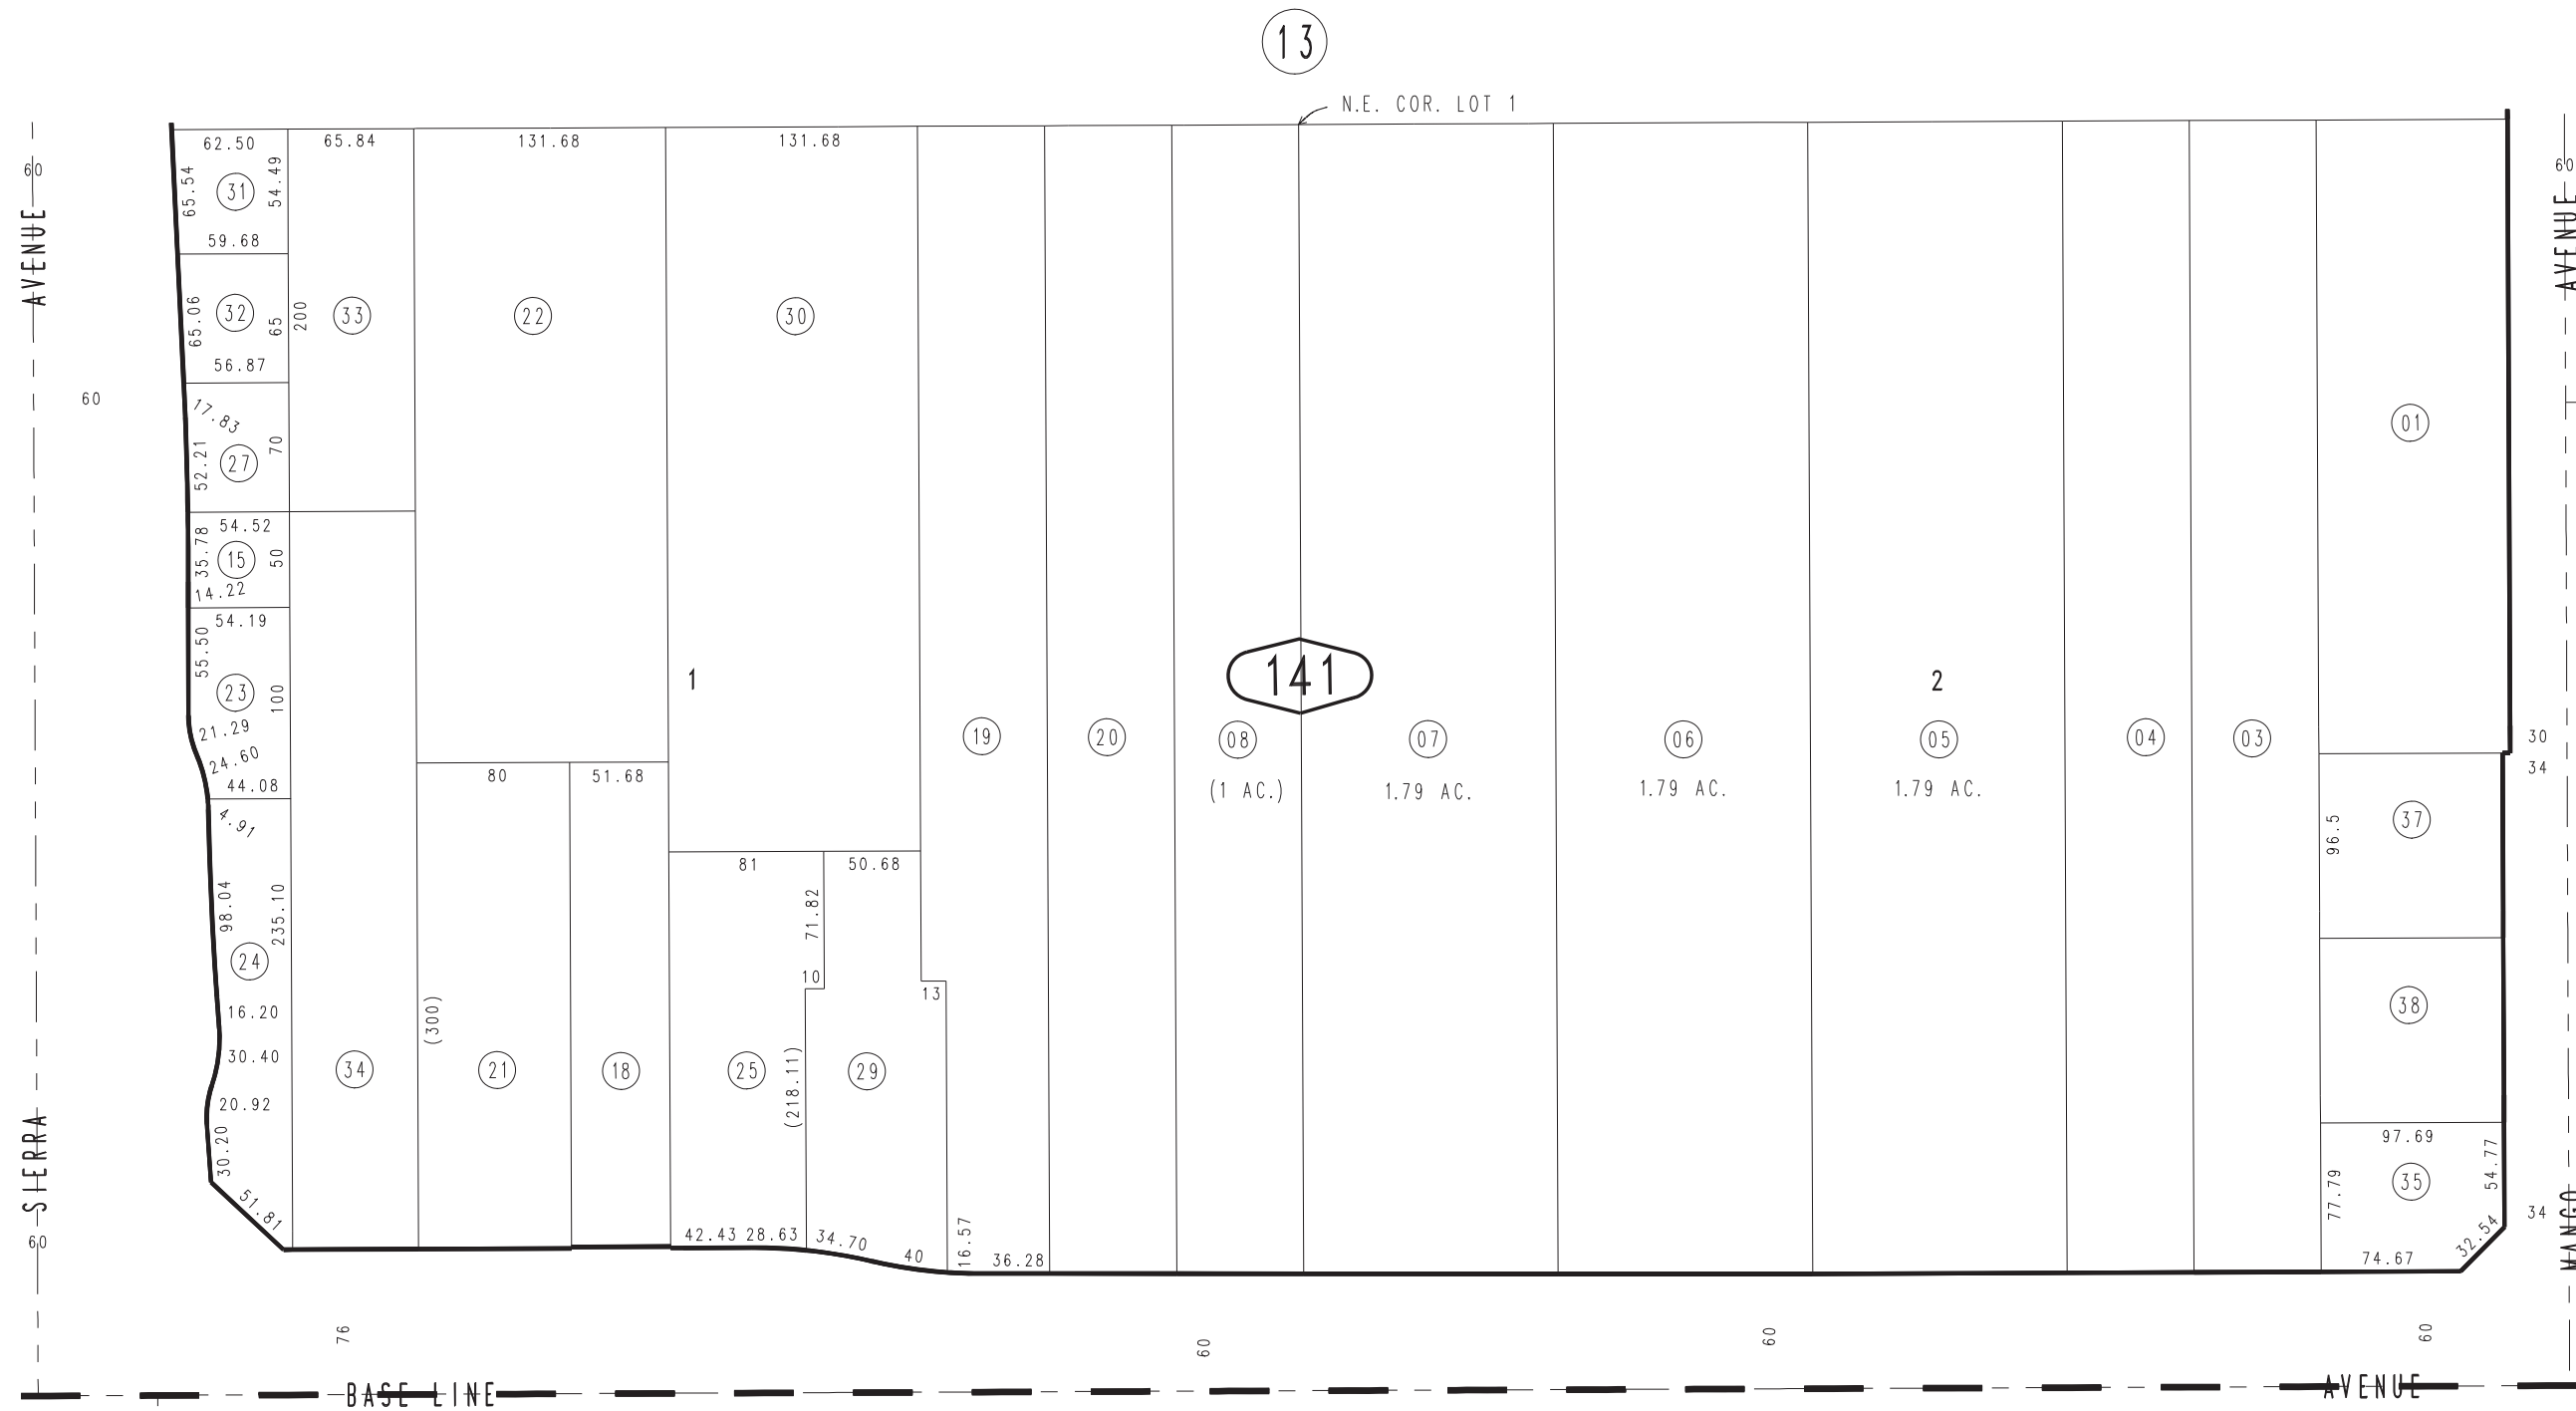

THIS MAP IS FOR THE PURPOSE
OF AD VALOREM TAXATION ONLY.

Ptn. Rialto Acres M.B. 18/12

City of Fontana
Tax Rate Area
10041

0240-14

0241
35