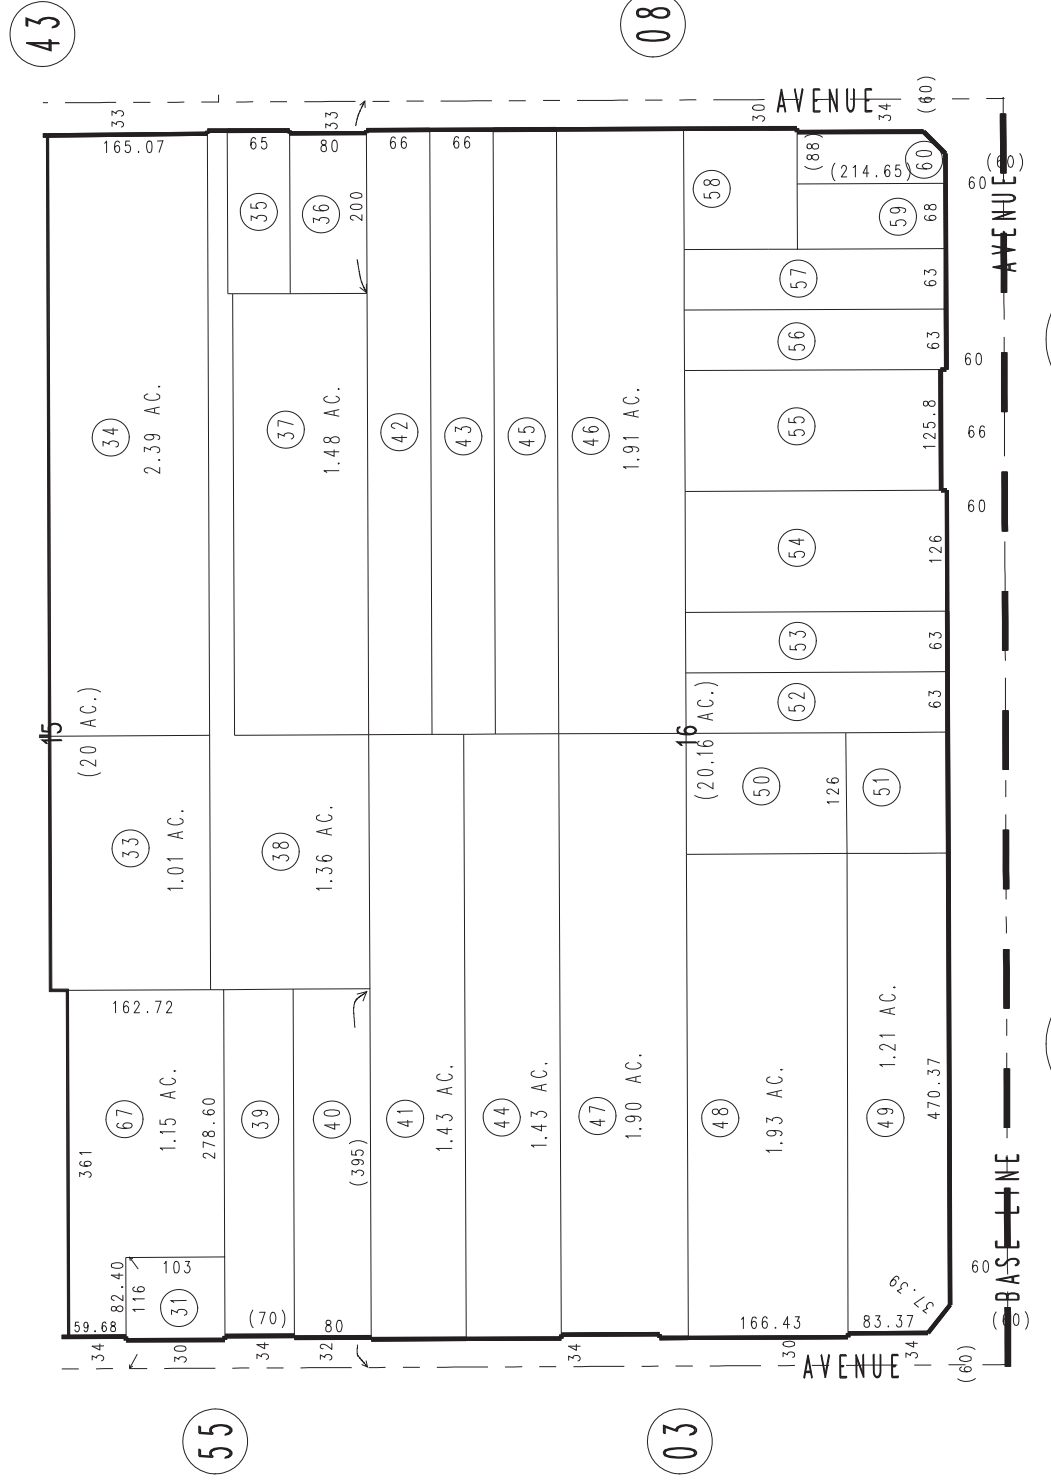

THIS MAP IS FOR THE PURPOSE OF AD VALOREM TAXATION ONLY.

Ptn. Orange Heights Acres. M.B. 19/23A

City of Fontana Tax Rate Area 10041

0240-05

0241
02

0241
28