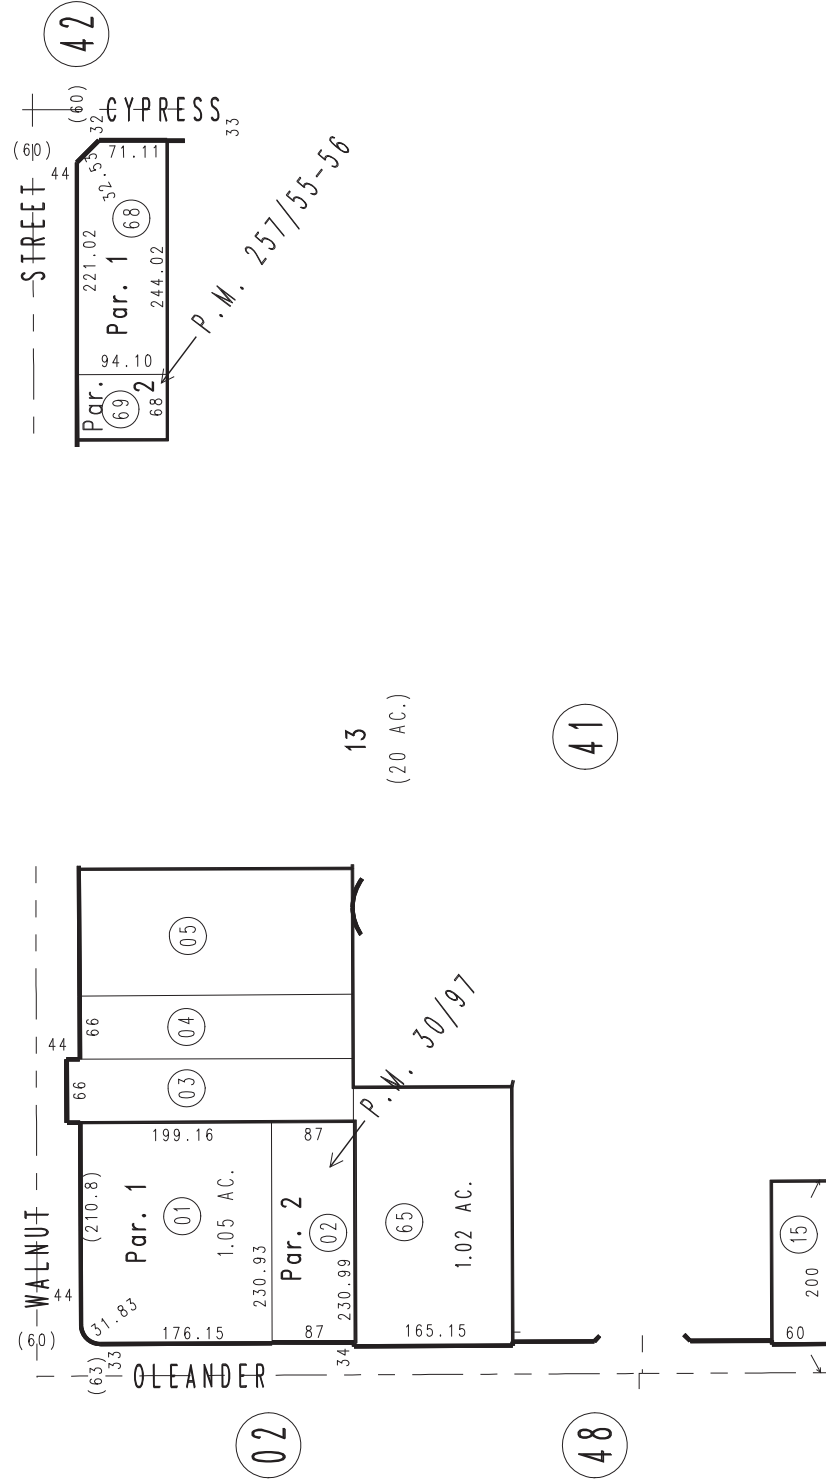

THIS MAP IS FOR THE PURPOSE OF AD VALOREM TAXATION ONLY.

Ptn. Orange Heights Acres. M.B. 19/23A

City of Fontana Tax Rate Area 10041

0240-05

0241
02

0241
28