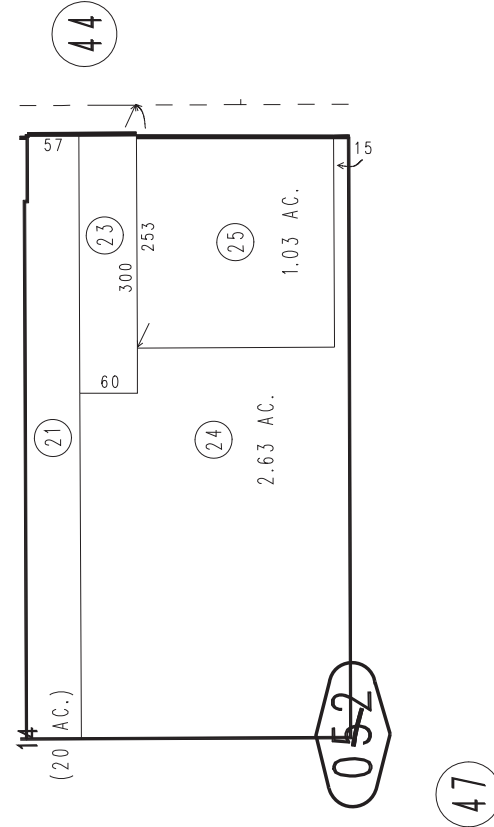

THIS MAP IS FOR THE PURPOSE OF AD VALOREM TAXATION ONLY.

Ptn. Orange Heights Acres. M.B. 19/23A

City of Fontana Tax Rate Area 10041

0240-05

0241
02

0241
28