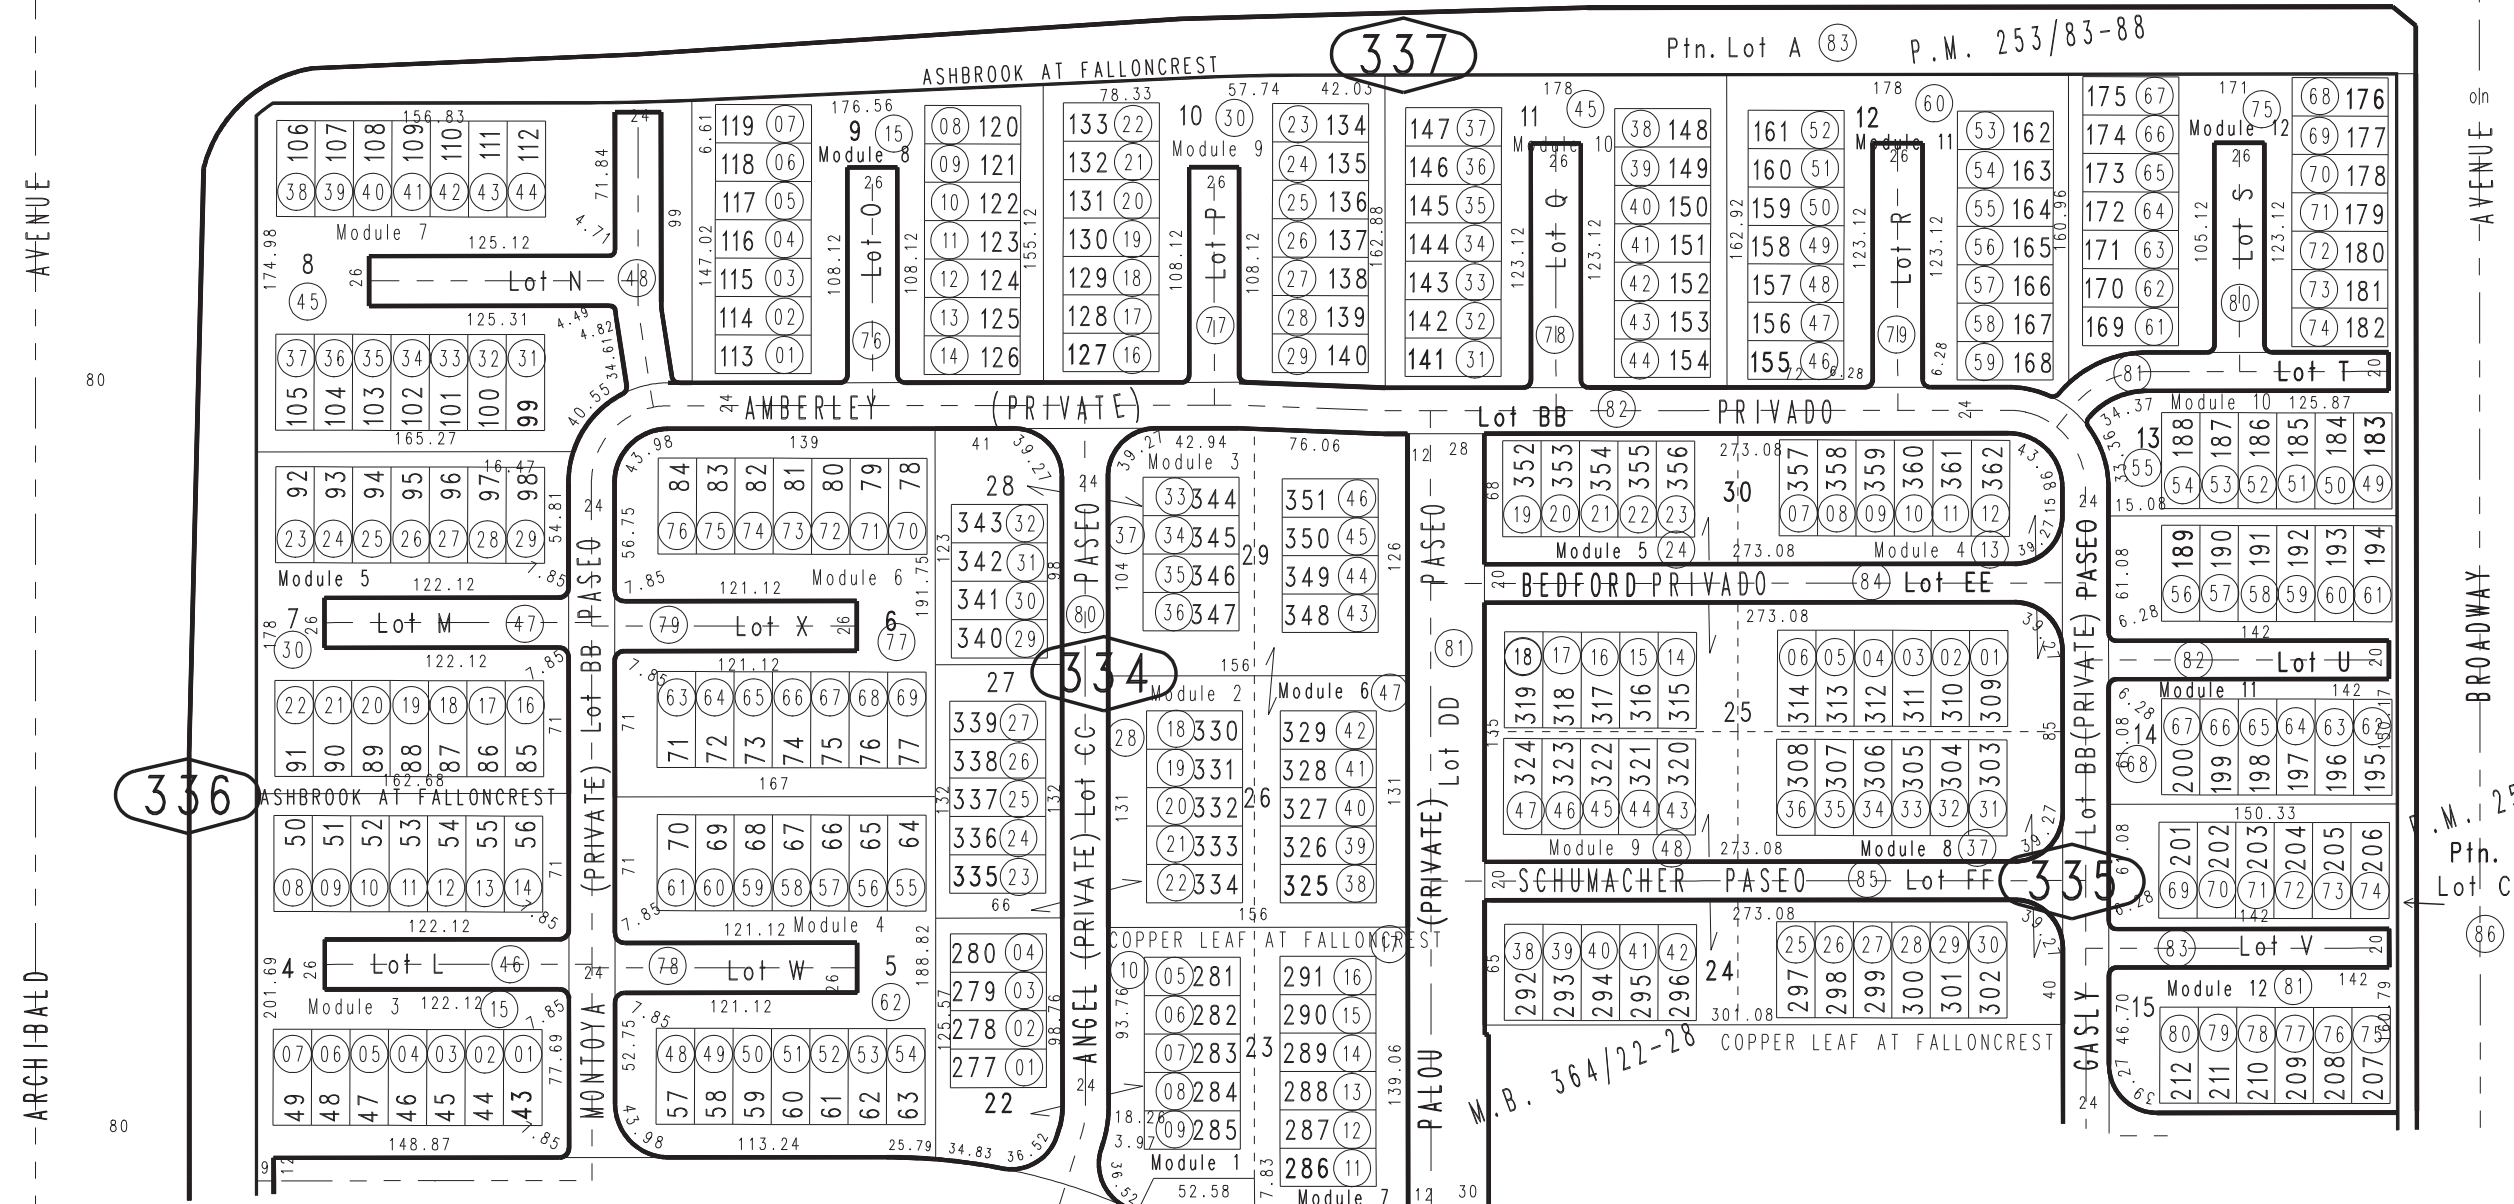

THIS MAP IS FOR THE PURPOSE OF AD VALOREM TAXATION ONLY.

# Ptn. Parcel Map No. 19787, P.M. 253/83-88

City of Ontario  
Tax Rate Area  
4090

0218 - 33

97

ONTARIO RANCH ROAD

Ptn. Tract No. 20399, M.B. 364/22-28  
 Copperleaf at Falloncrest  
 2023-0280433 Mod.1, 2023-0280434 Mod.2  
 2023-0280435 Mod.3, 2023-0280436 Mod.4  
 2023-0280437 Mod.5, 2023-0280438 Mod.6  
 2023-0280440 Mod.8, 2023-0280441 Mod.9  
 2023-0280442 Mod.10, 2023-0280443 Mod.11  
 2023-0280444 Mod.12

Ashbrook at Falloncrest  
 2023-0281018 Mod.3, 2023-0281019 Mod.4  
 2023-0281020 Mod.5, 2023-0281021 Mod.6  
 2023-0281022 Mod.7, 2023-0281023 Mod.8  
 2023-0281024 Mod.9, 2023-0281025 Mod.10  
 2023-0281026 Mod.11, 2023-0281027 Mod.12