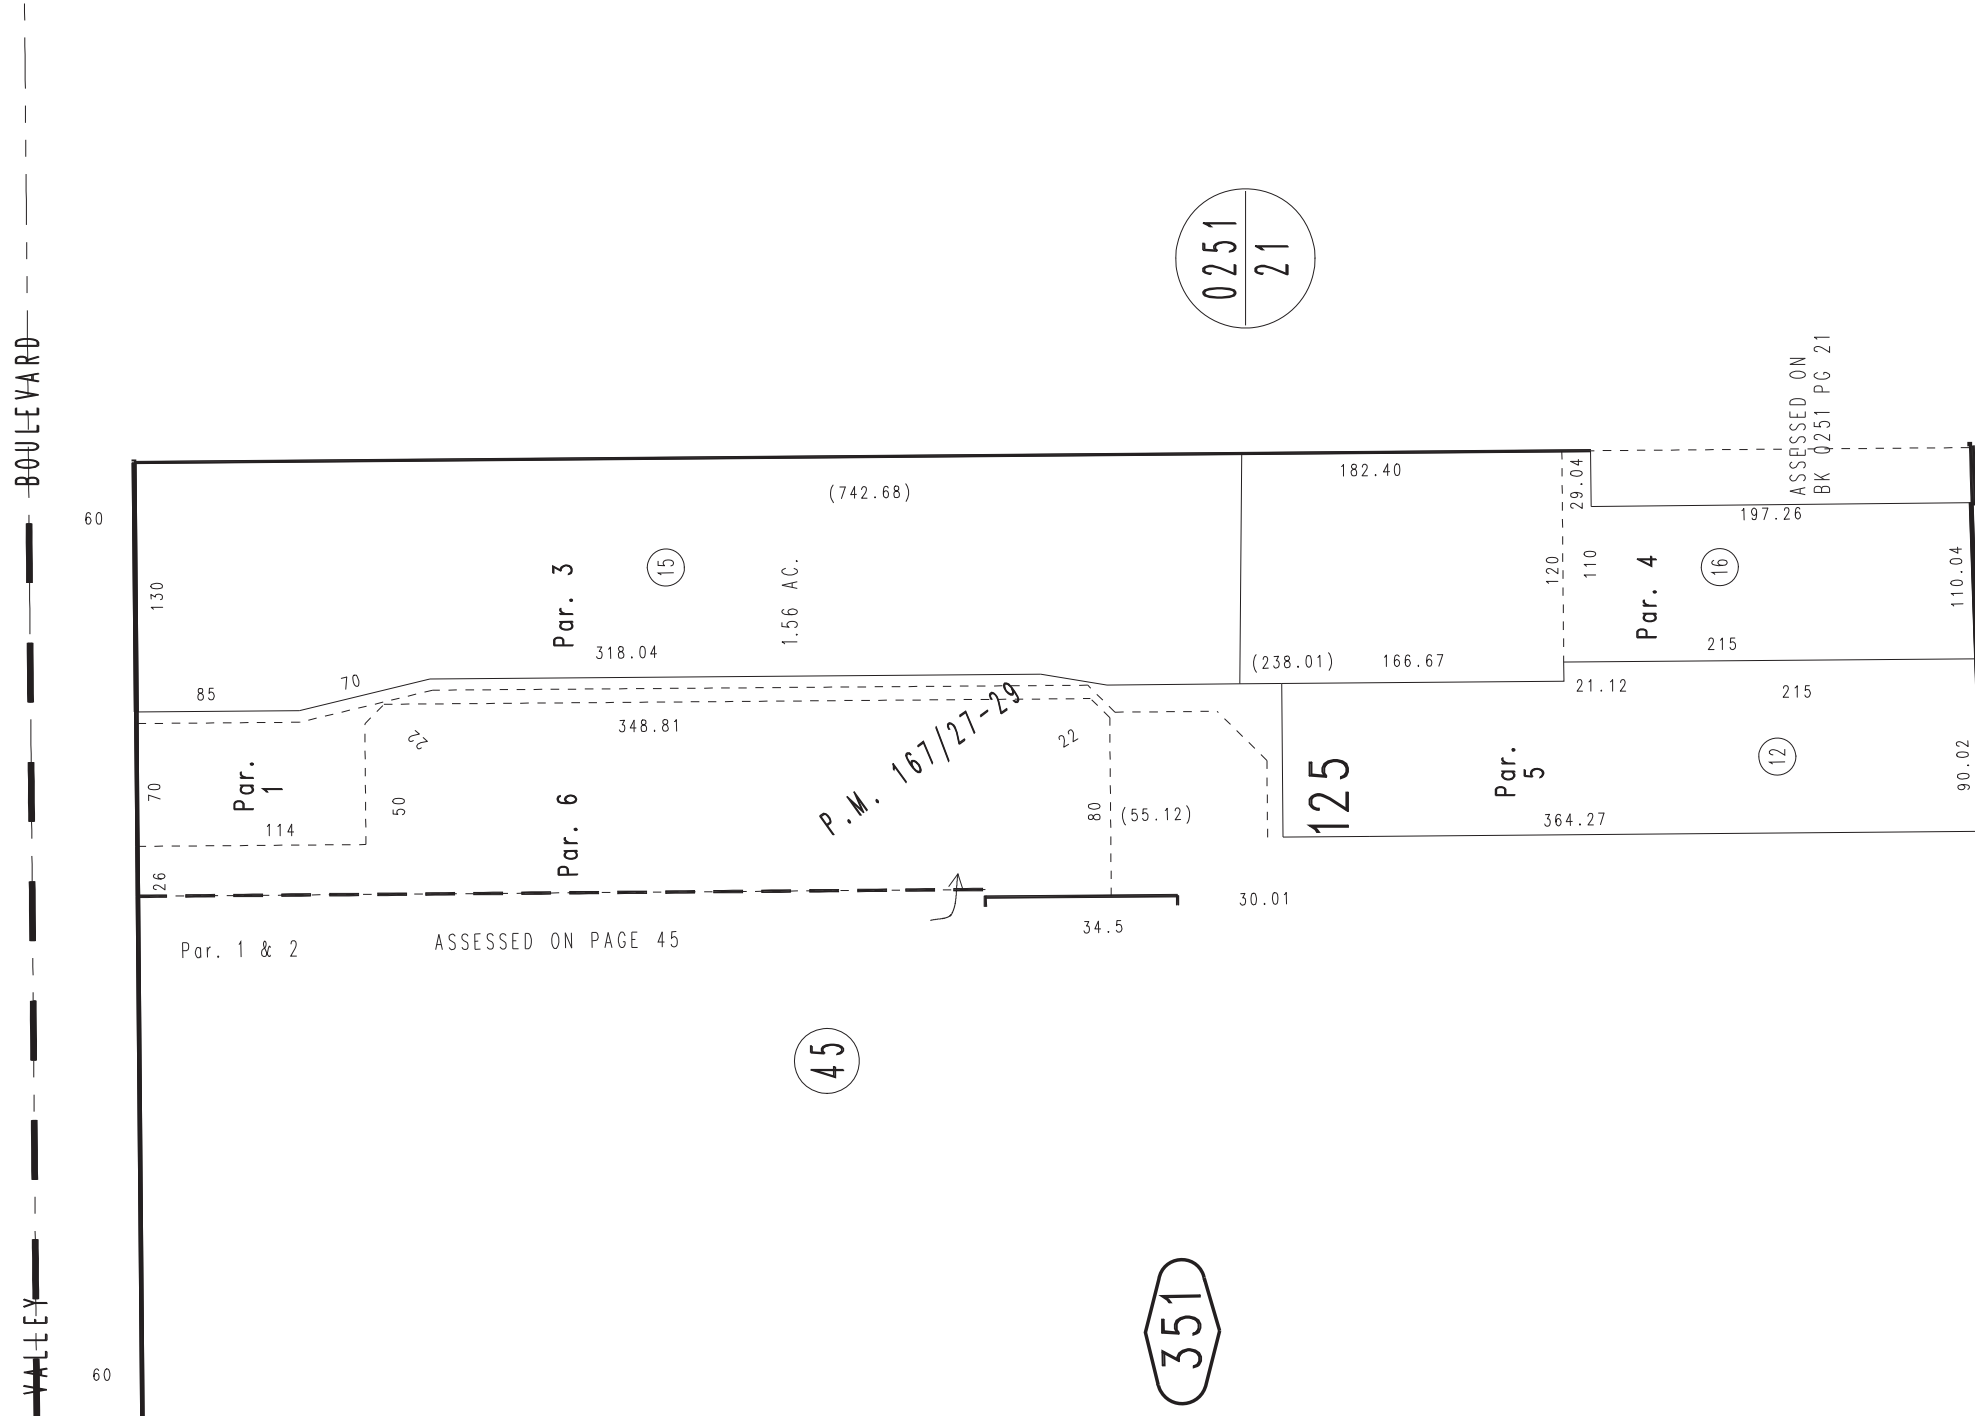

THIS MAP IS FOR THE PURPOSE  
OF AD VALOREM TAXATION ONLY.

# Ptn. Marygold Acres, M.B. 19/15

City of Fontana  
Tax Rate Area  
10019 10088

0194 - 35

0251  
10

0251  
21

0254  
22

45

351