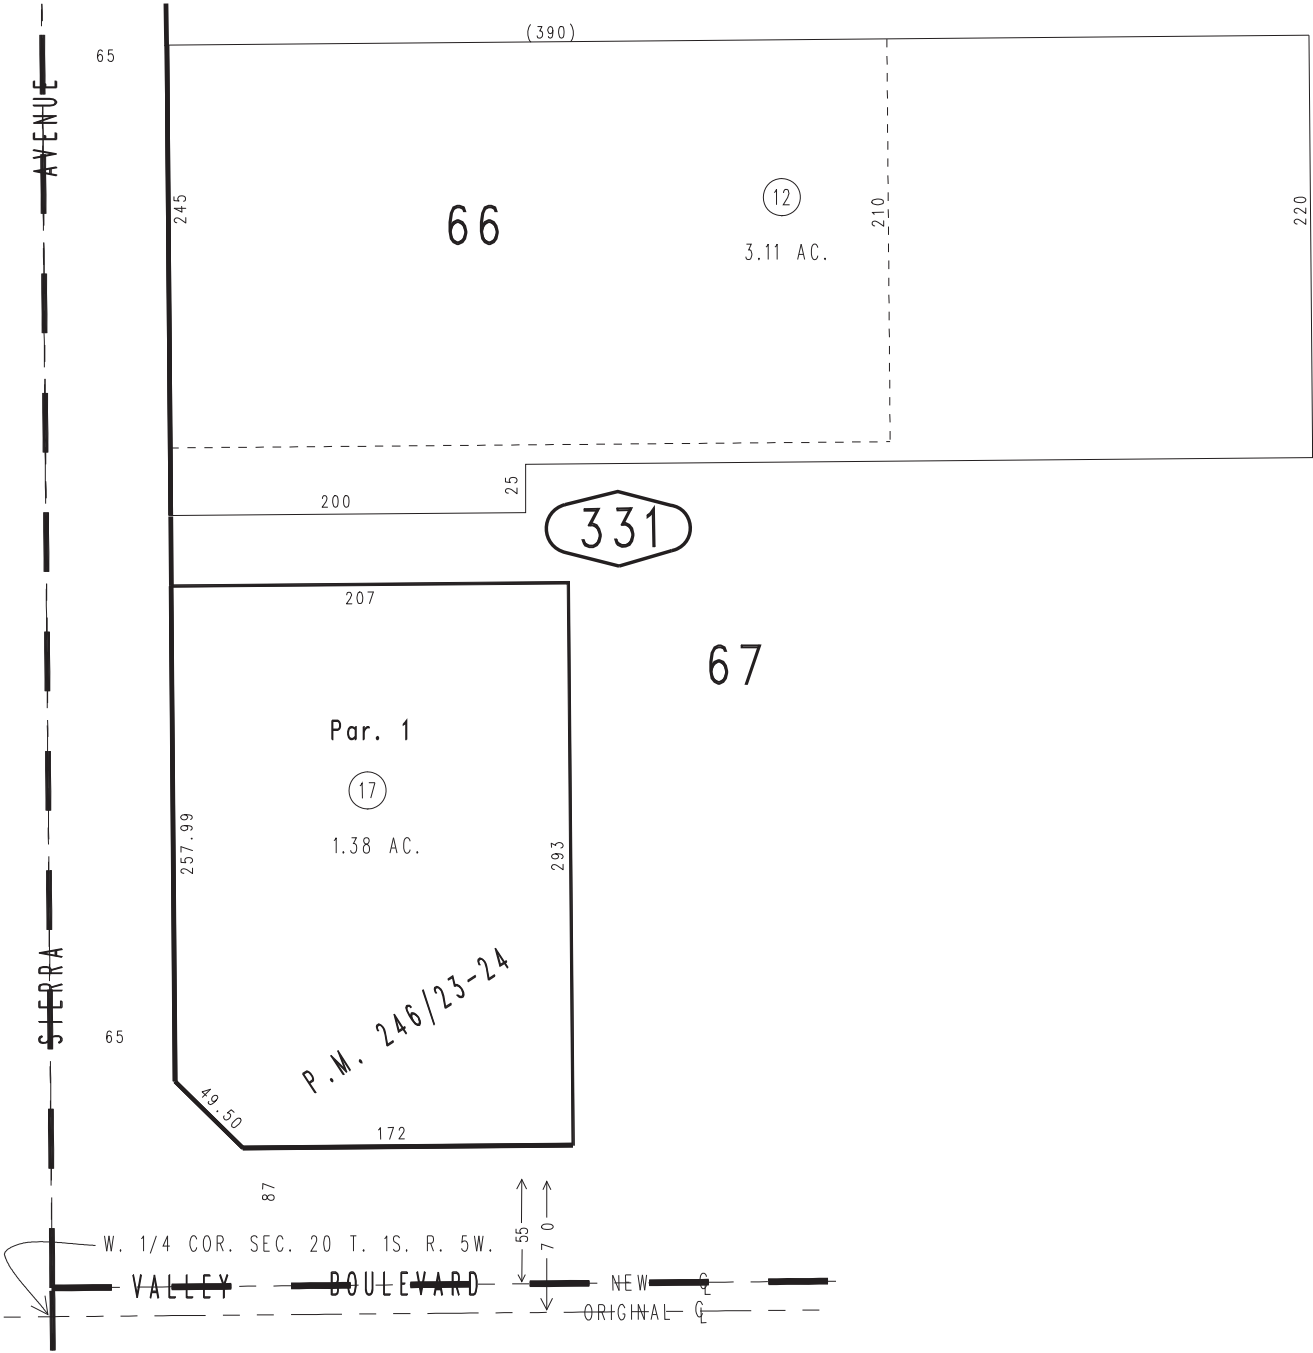

THIS MAP IS FOR THE PURPOSE
OF AD VALOREM TAXATION ONLY.

Ptn. Marygold Acres, M.B. 19/15

City of Fontana
Tax Rate Area
10019

0194 - 33

0251
10

0193
36

0251
07

0251
10

32