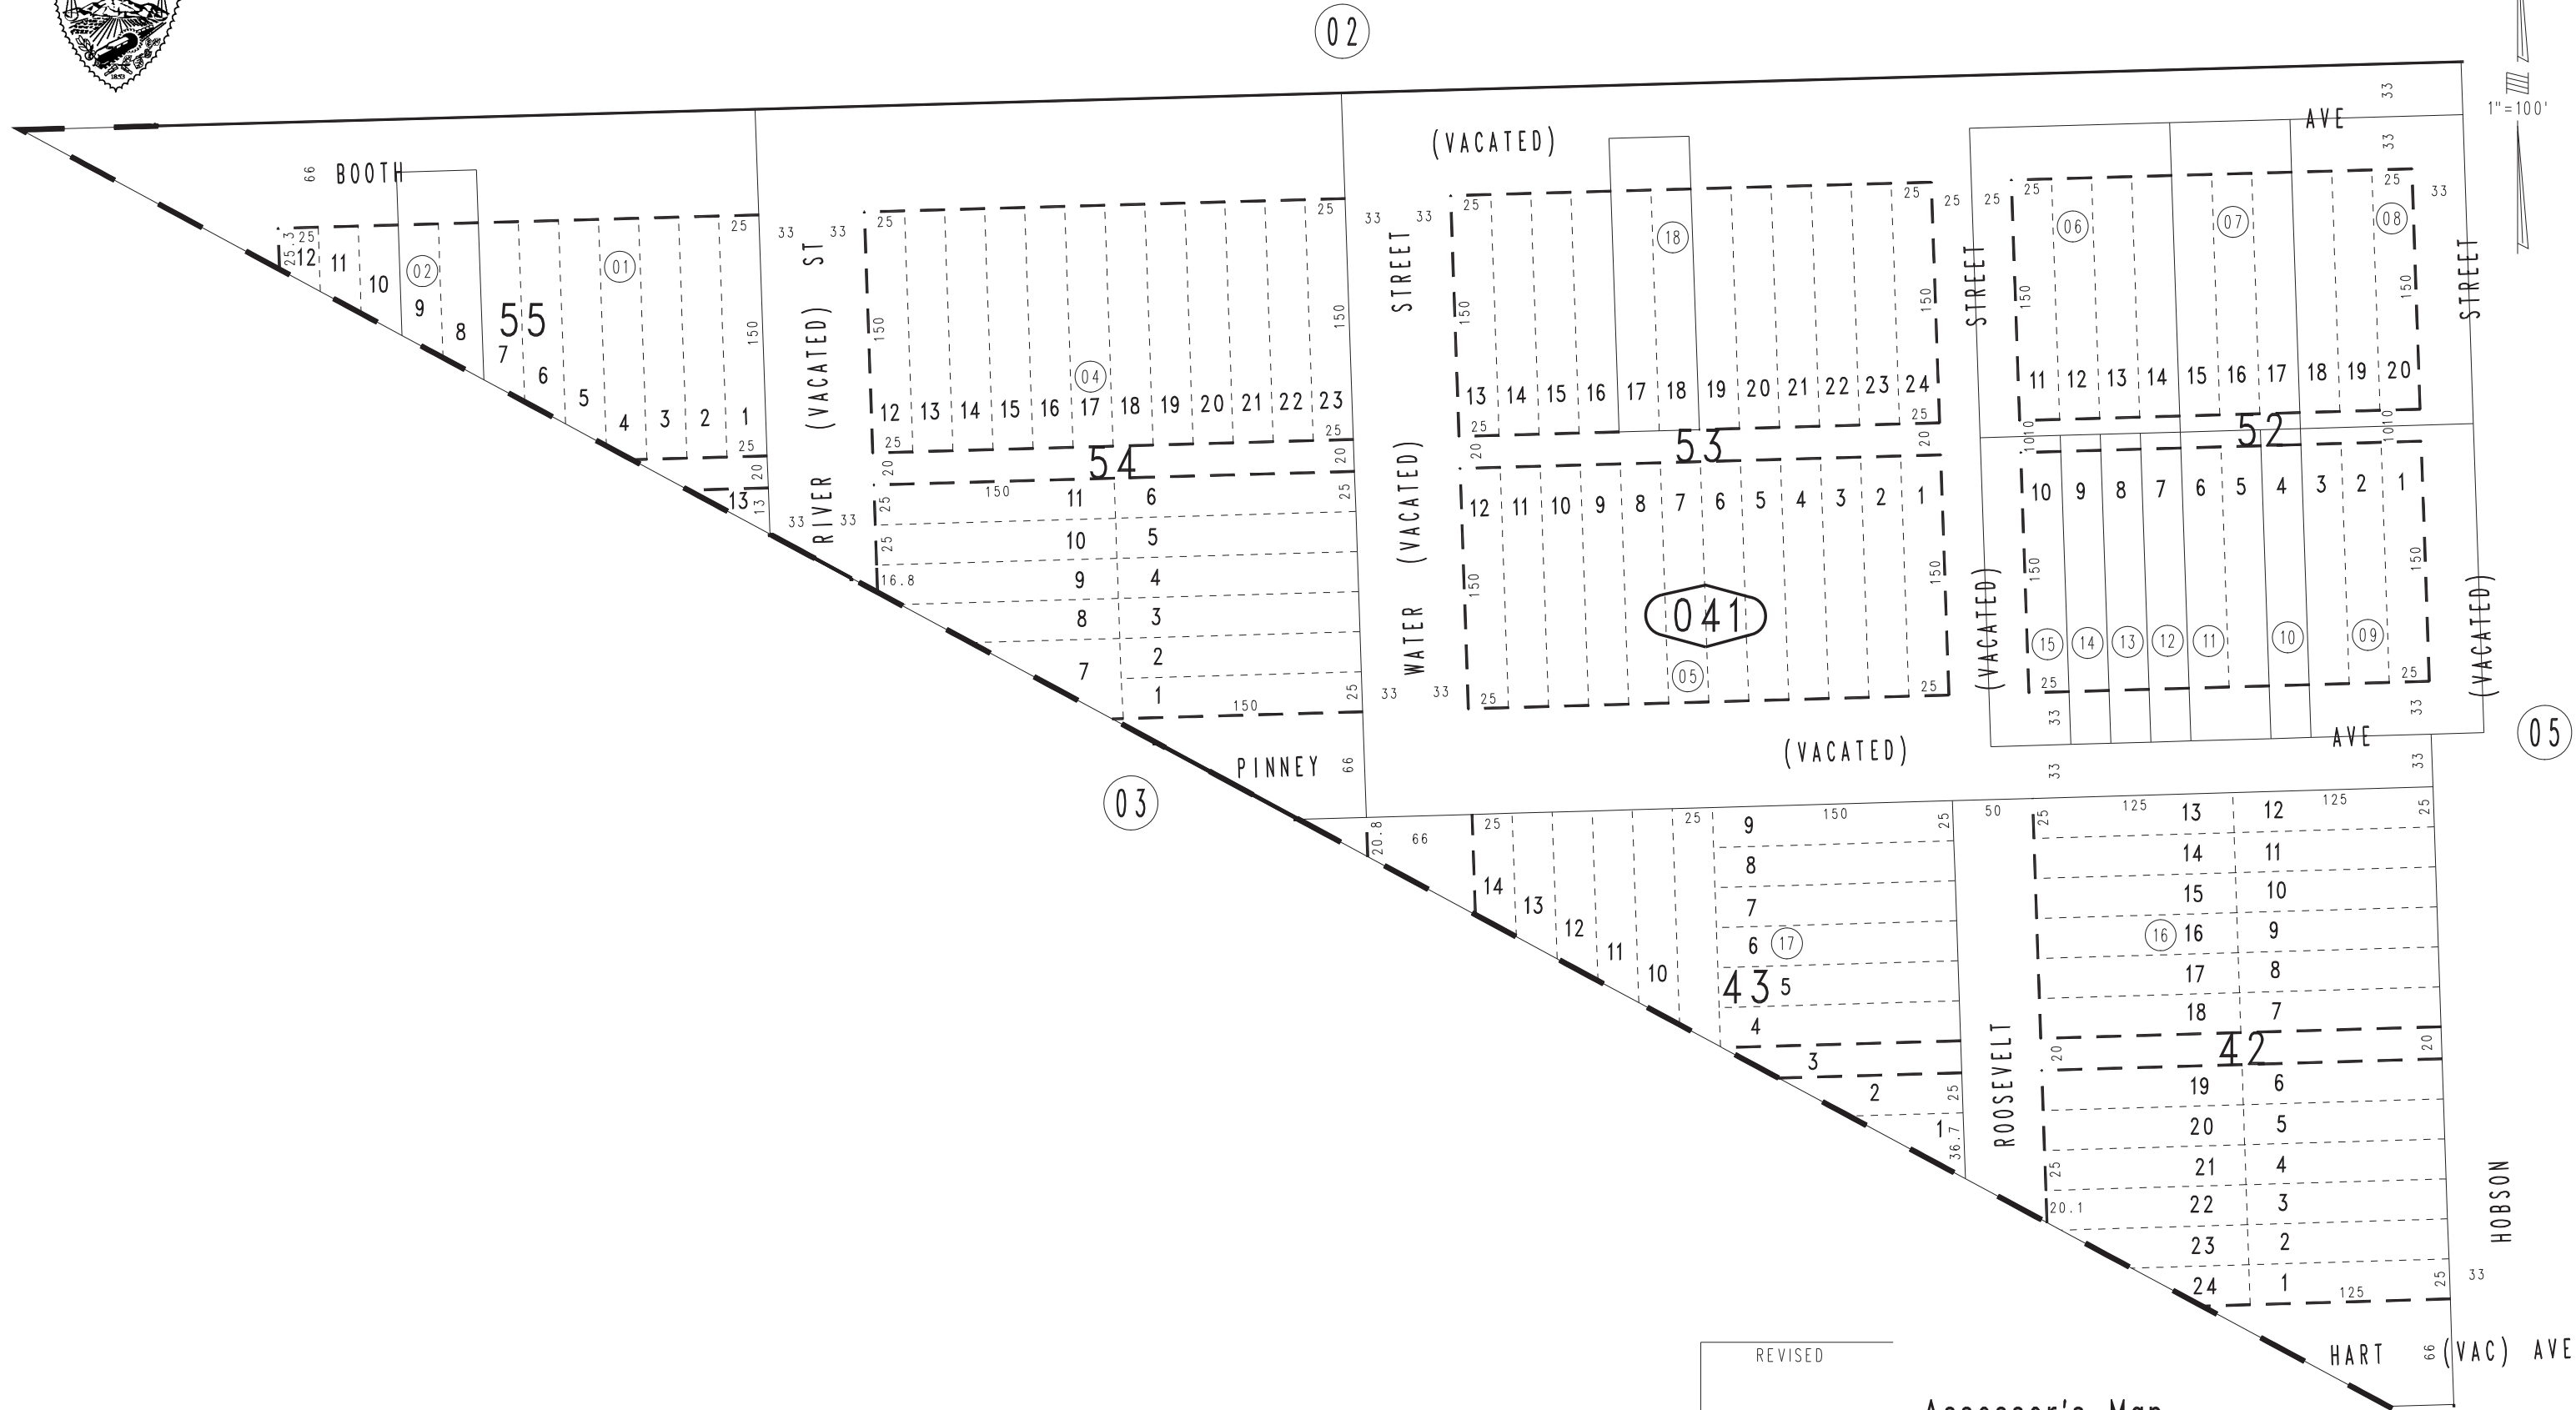

THIS MAP IS FOR THE PURPOSE  
OF AD VALOREM TAXATION ONLY.

# Ptn. Mc Williams Survey M.B. 13/17

City of Needles  
Tax Rate Area  
3000

0186 - 04

REVISED