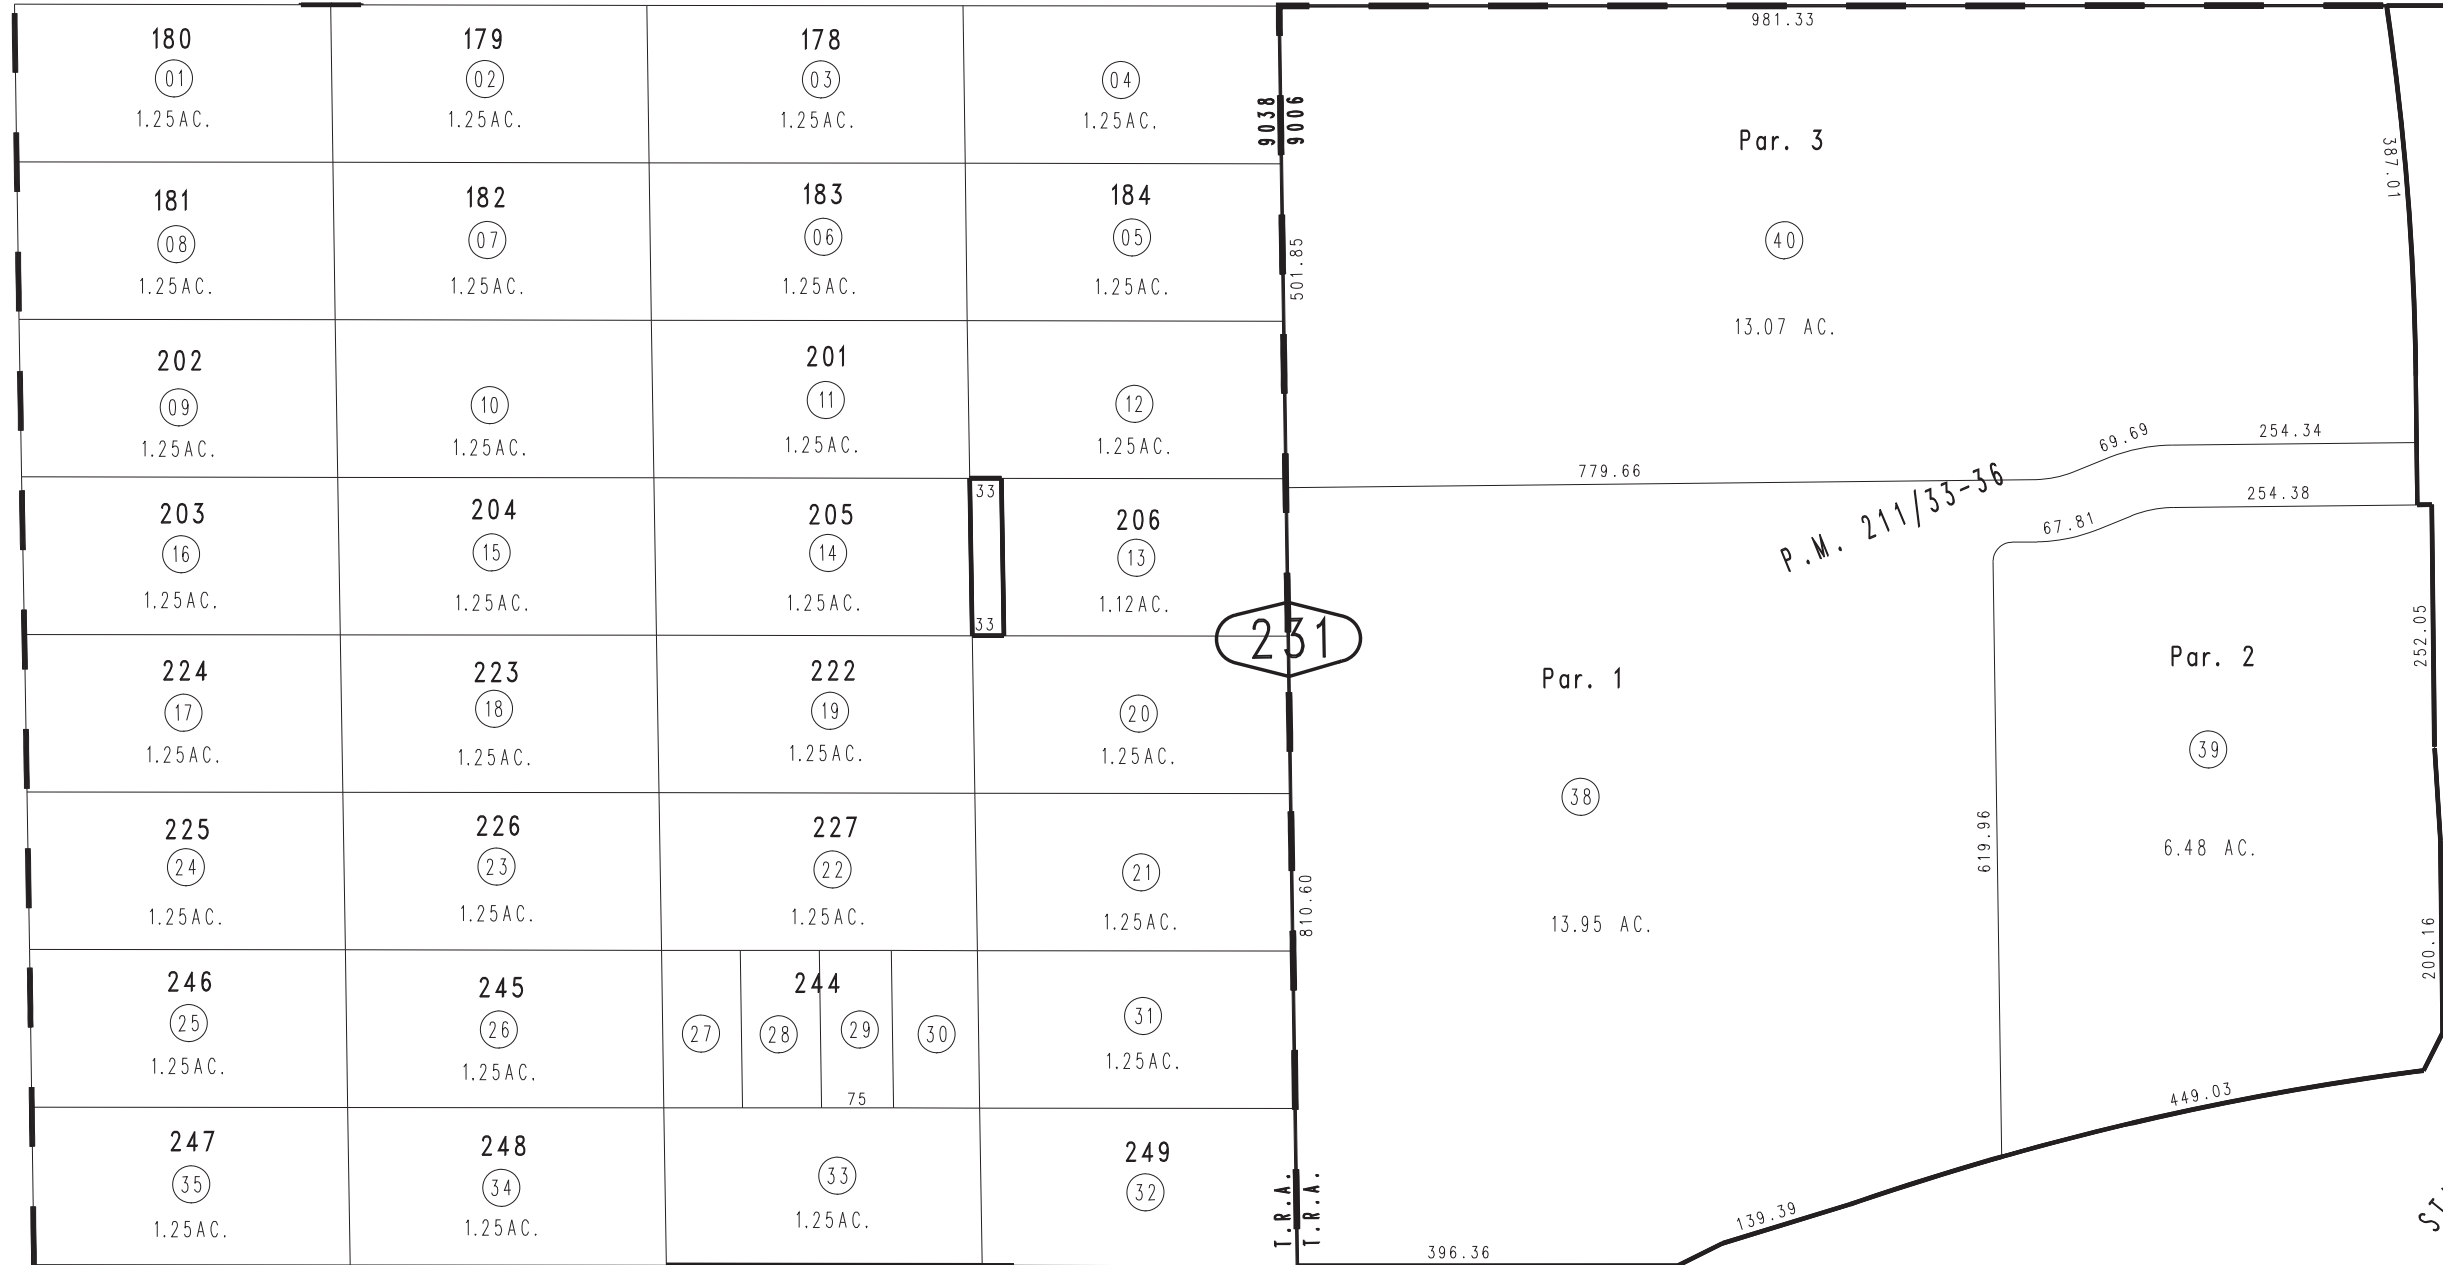

THIS MAP IS FOR THE PURPOSE  
OF AD VALOREM TAXATION ONLY.

S.1/2 N.W.1/4 Sec.11, T.9N., R.2W., S.B.B.&M.

City Of Barstow  
Tax Rate Area  
9006 9038

0182 - 23

0427  
08

22

0427  
06

24

231

25