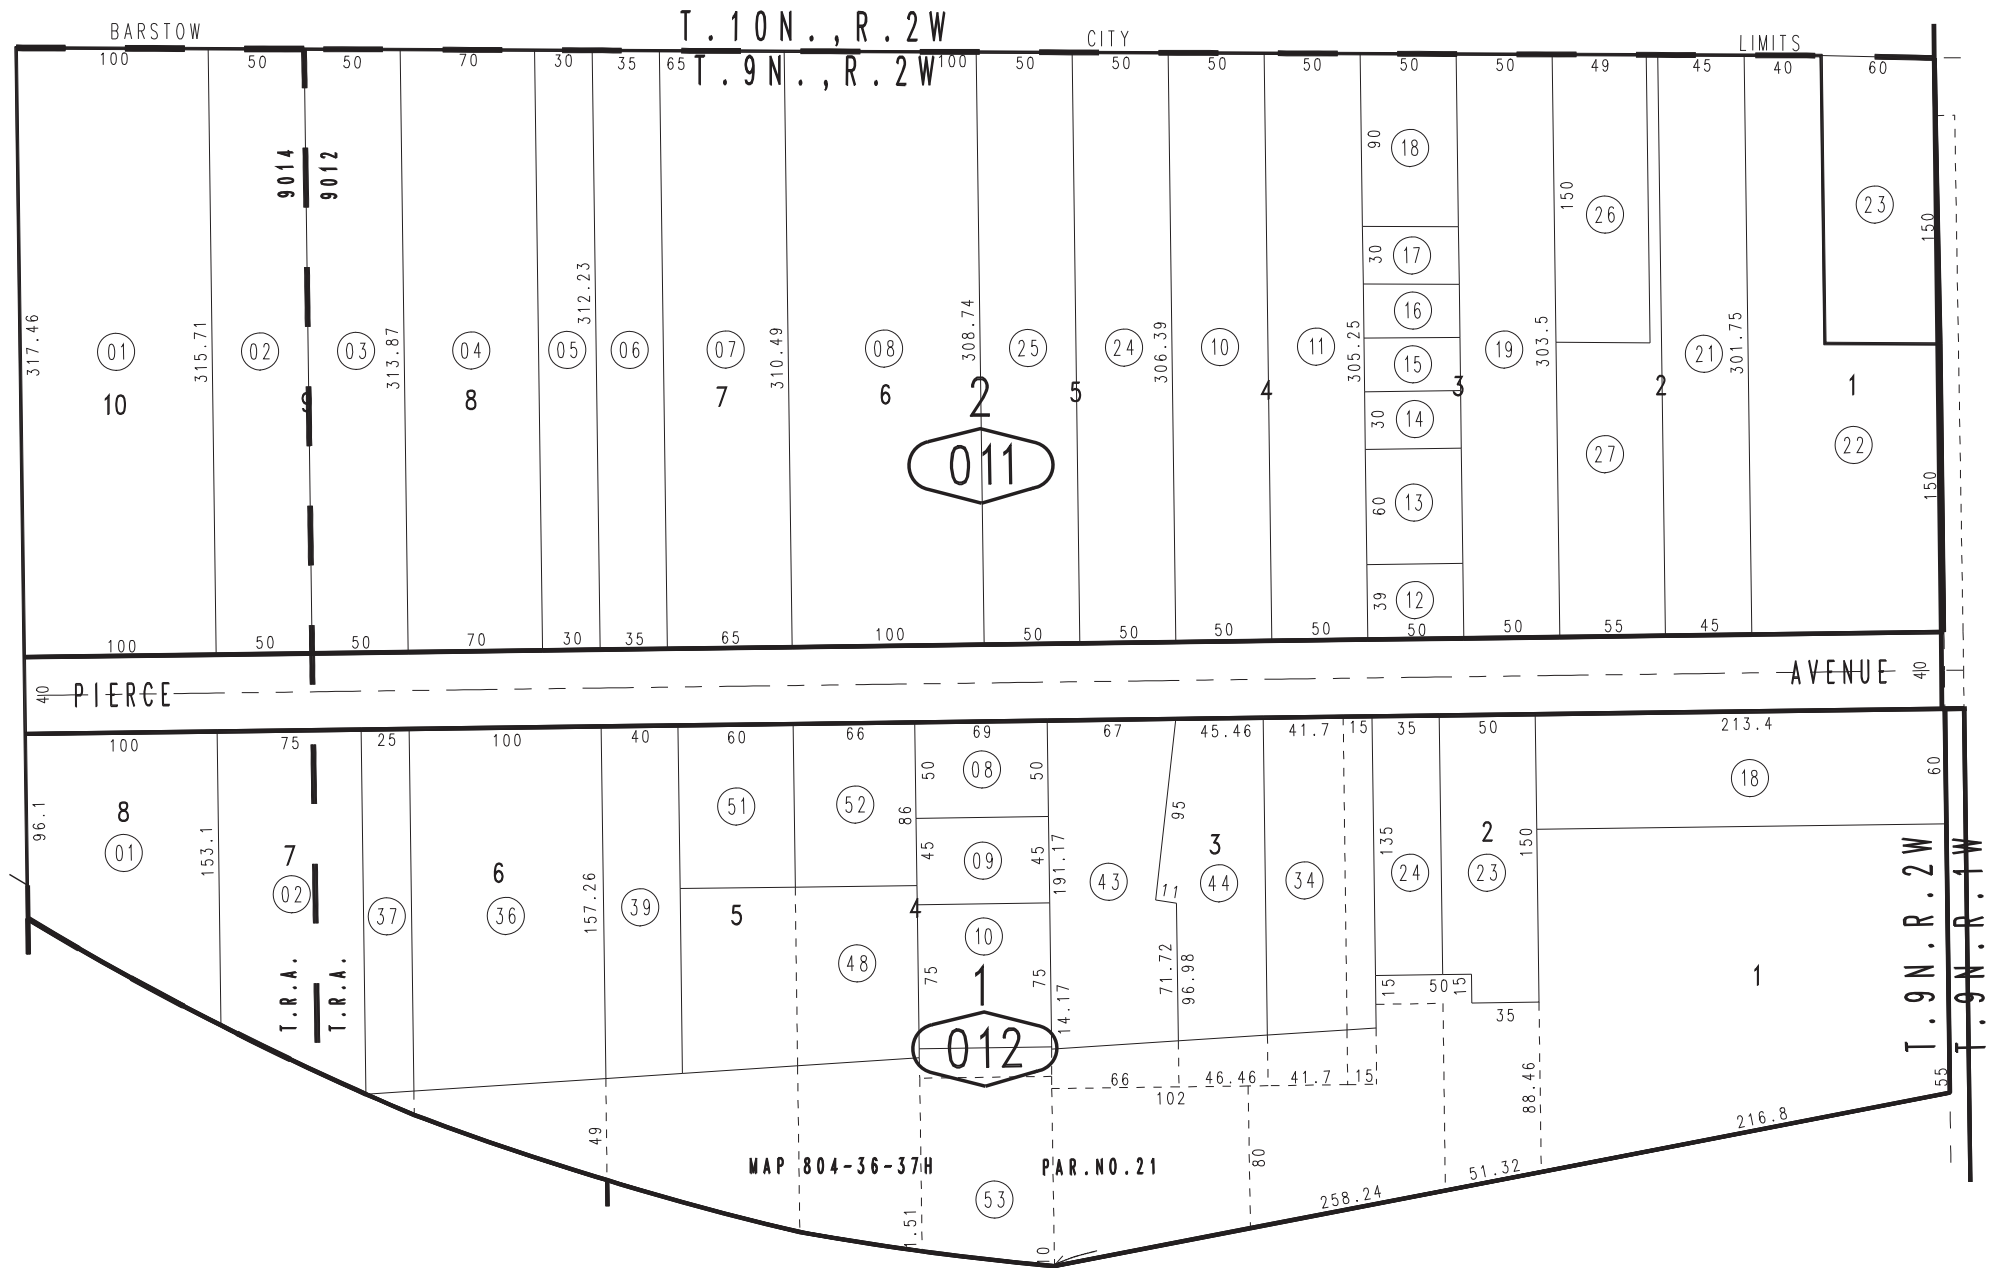

THIS MAP IS FOR THE PURPOSE OF AD VALOREM TAXATION ONLY.

West Barstow Add. M.B.17/56

City Of Barstow
Tax Rate Area
9012 9014

0182 - 01

0426
27

0427
01

0181
02

02