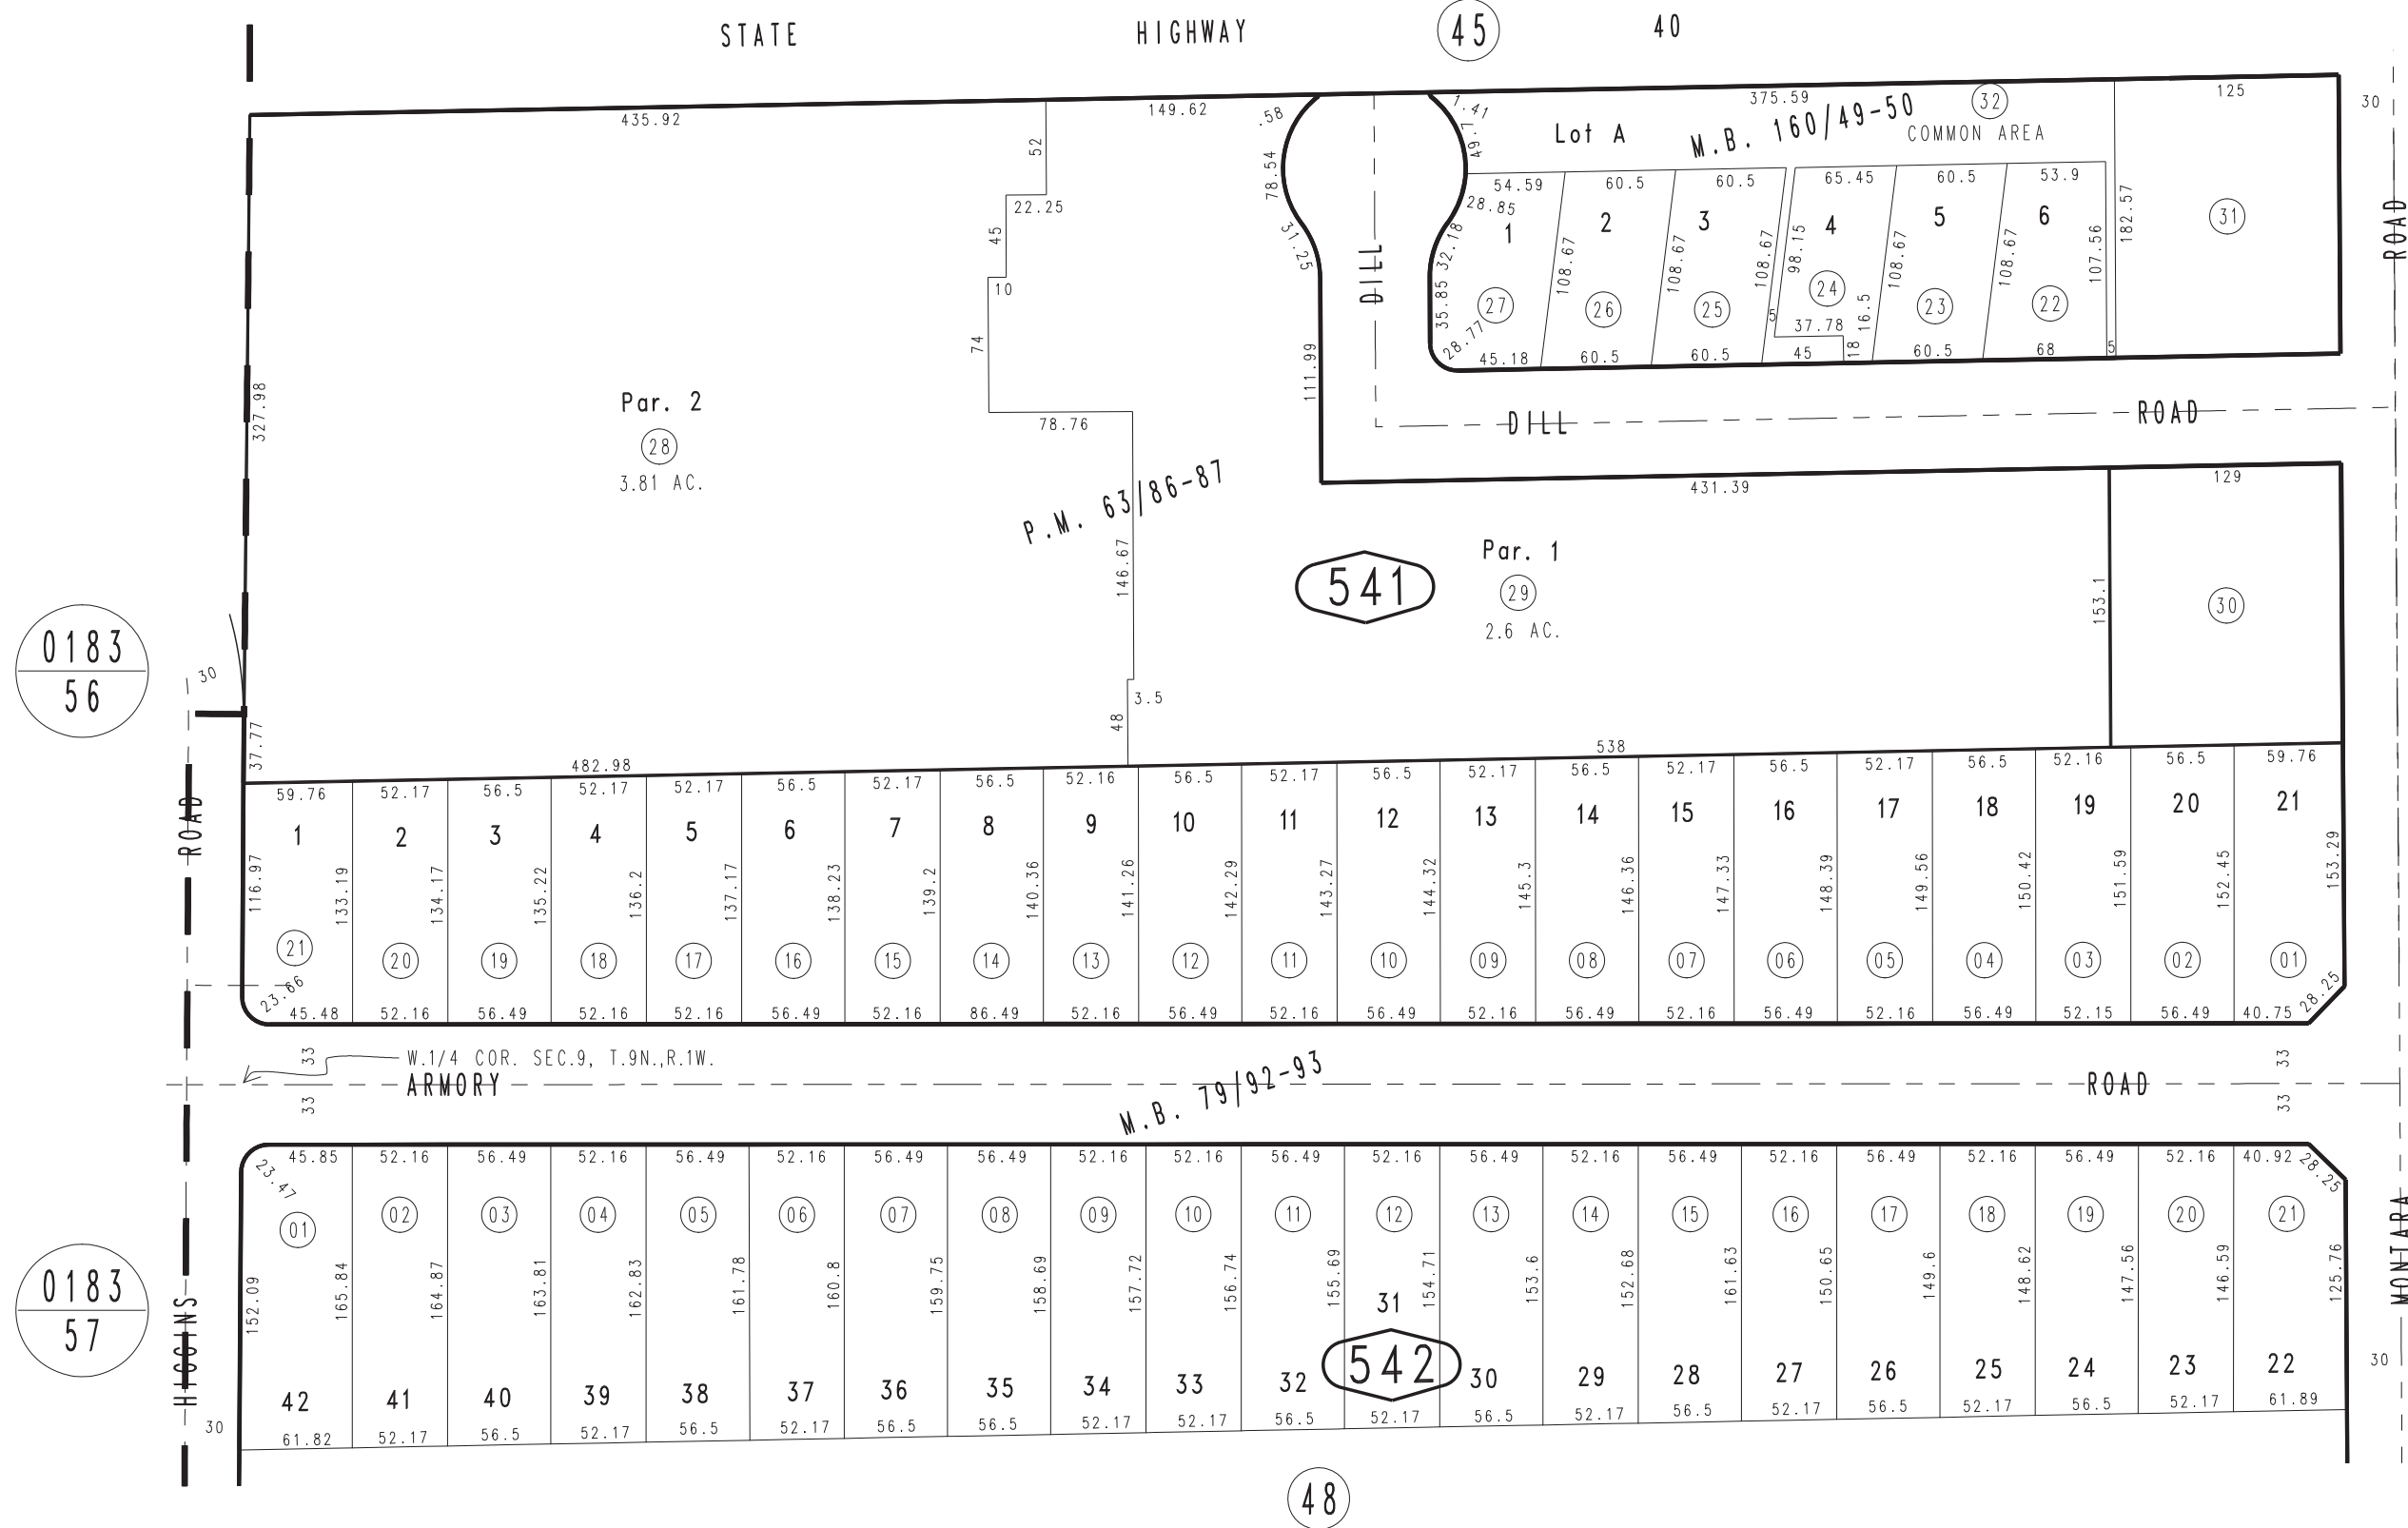

THIS MAP IS FOR THE PURPOSE OF AD VALOREM TAXATION ONLY.

Tract No. 6327  
M.B. 79/92-93

Barstow Union Outside 0181 - 54  
Tax Rate Area  
9006

0183  
56

0183  
57

0424  
10

0424  
24

48