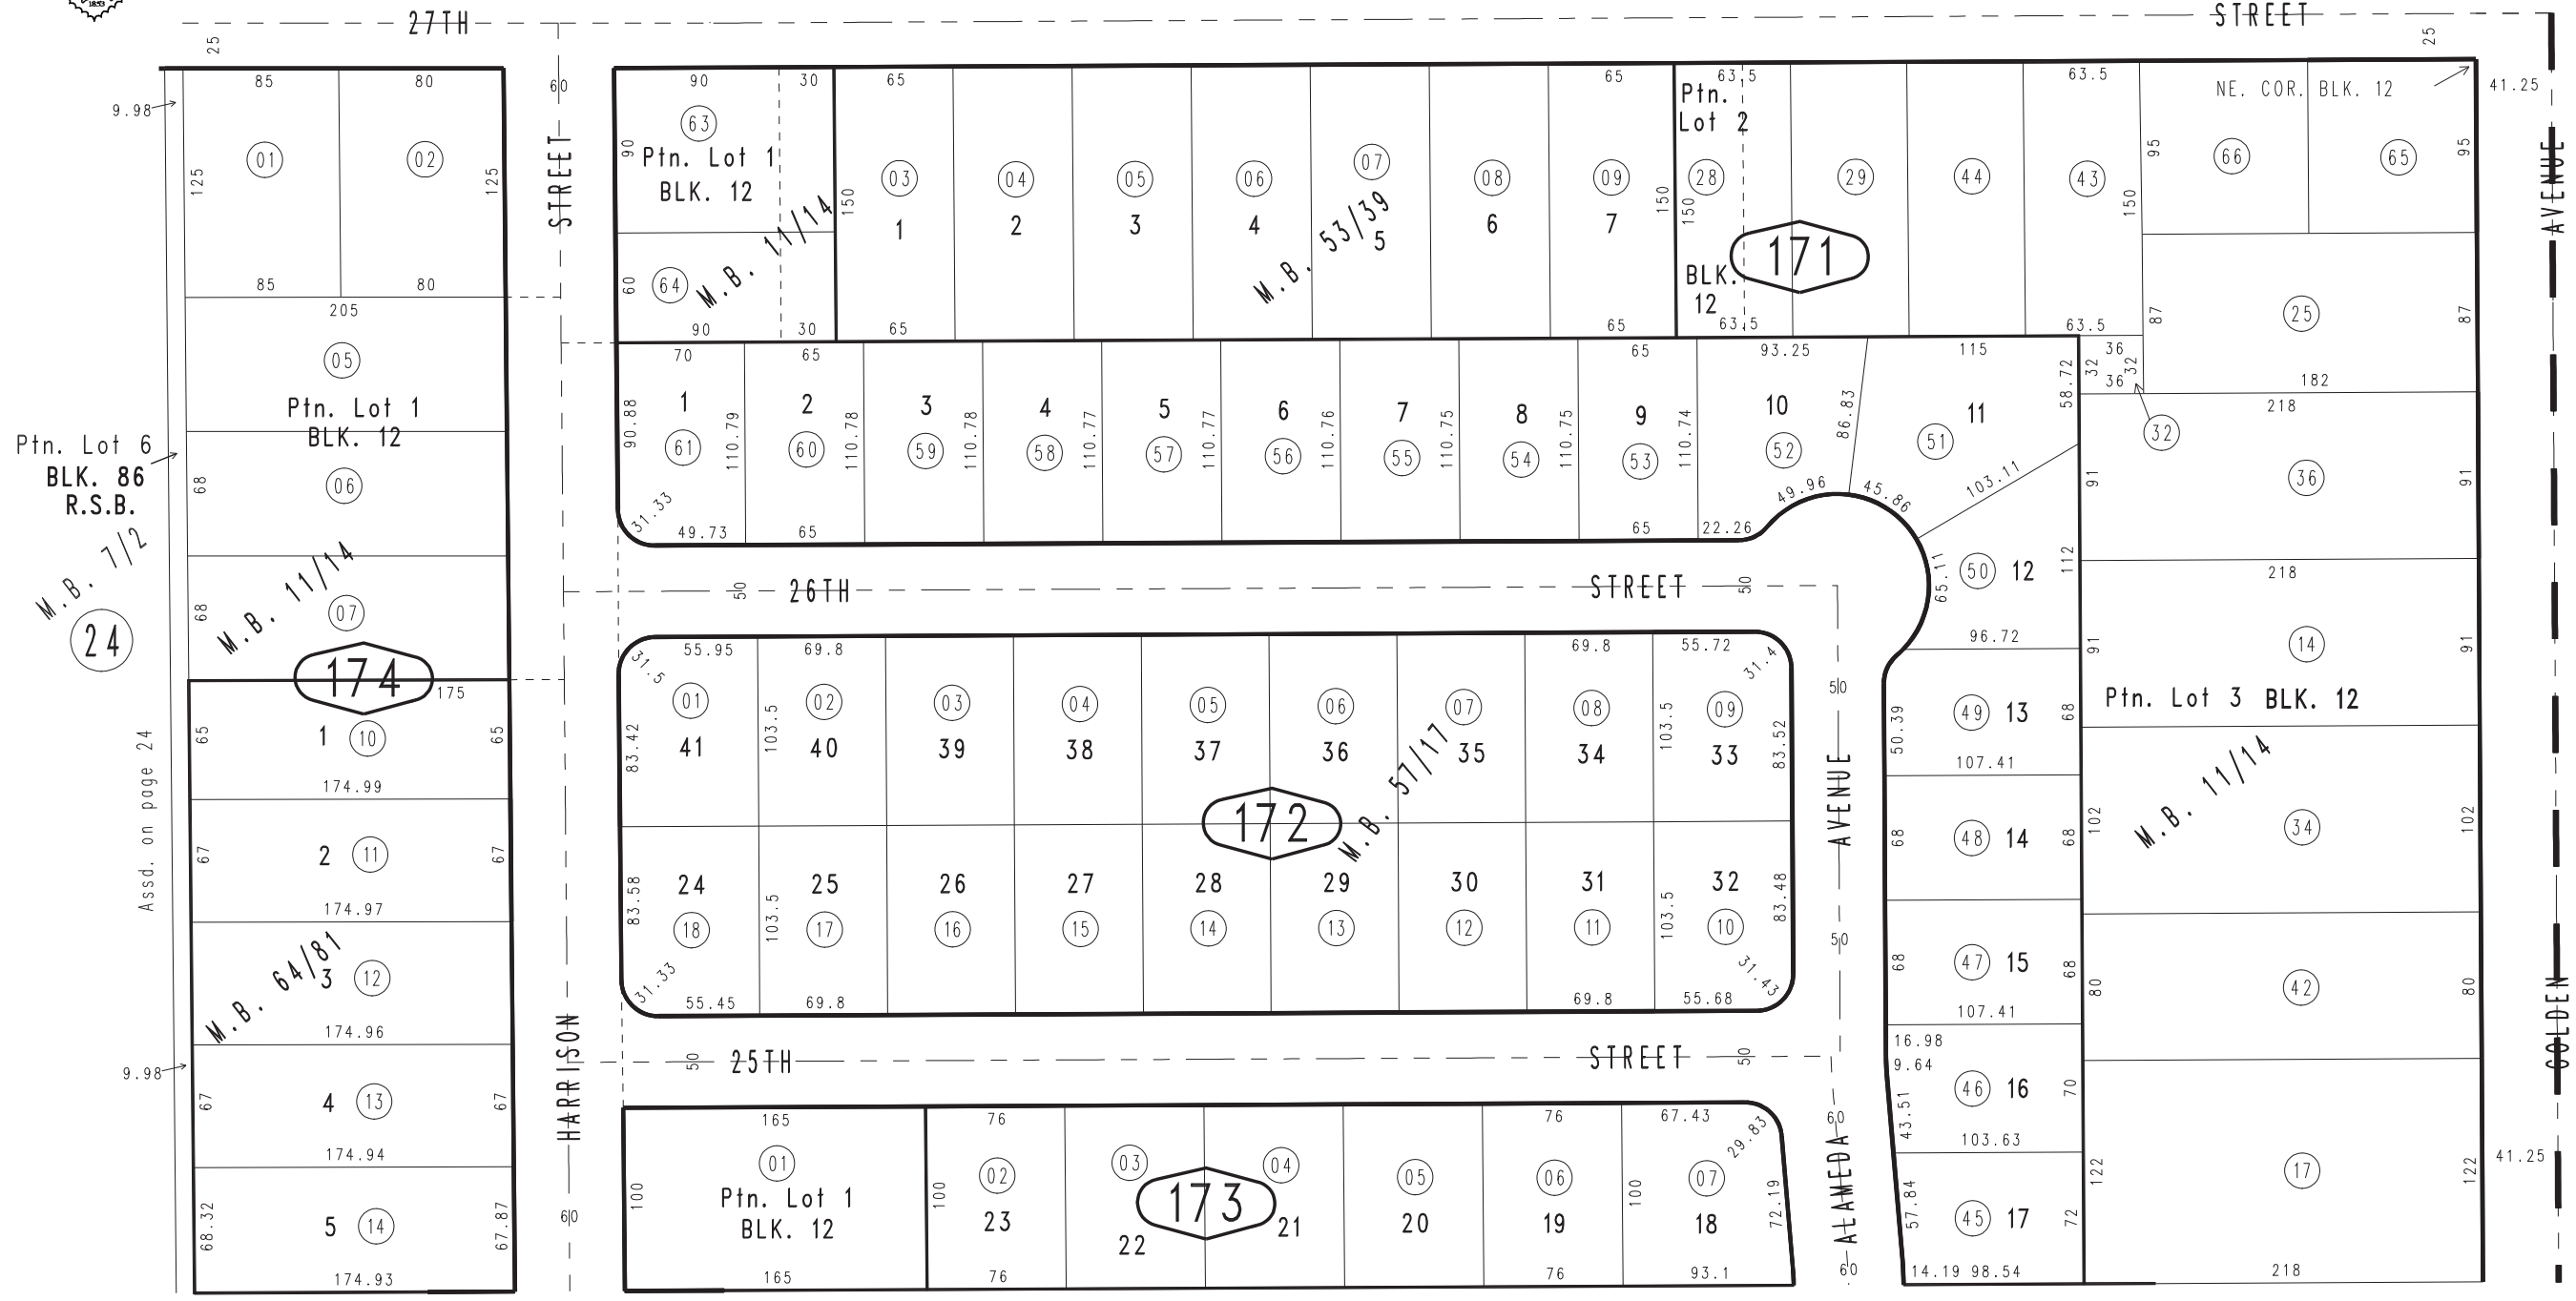

THIS MAP IS FOR THE PURPOSE OF AD VALOREM TAXATION ONLY.

Ptn. Orange Grove Tract, M.B. 11/14  
Tract No. 4213, M.B. 53/39, Tract No. 4607, M.B. 57/17

City of San Bernardino 0155 - 17  
Tax Rate Area  
7231

0150  
36

0150  
38

0150  
43

24

18