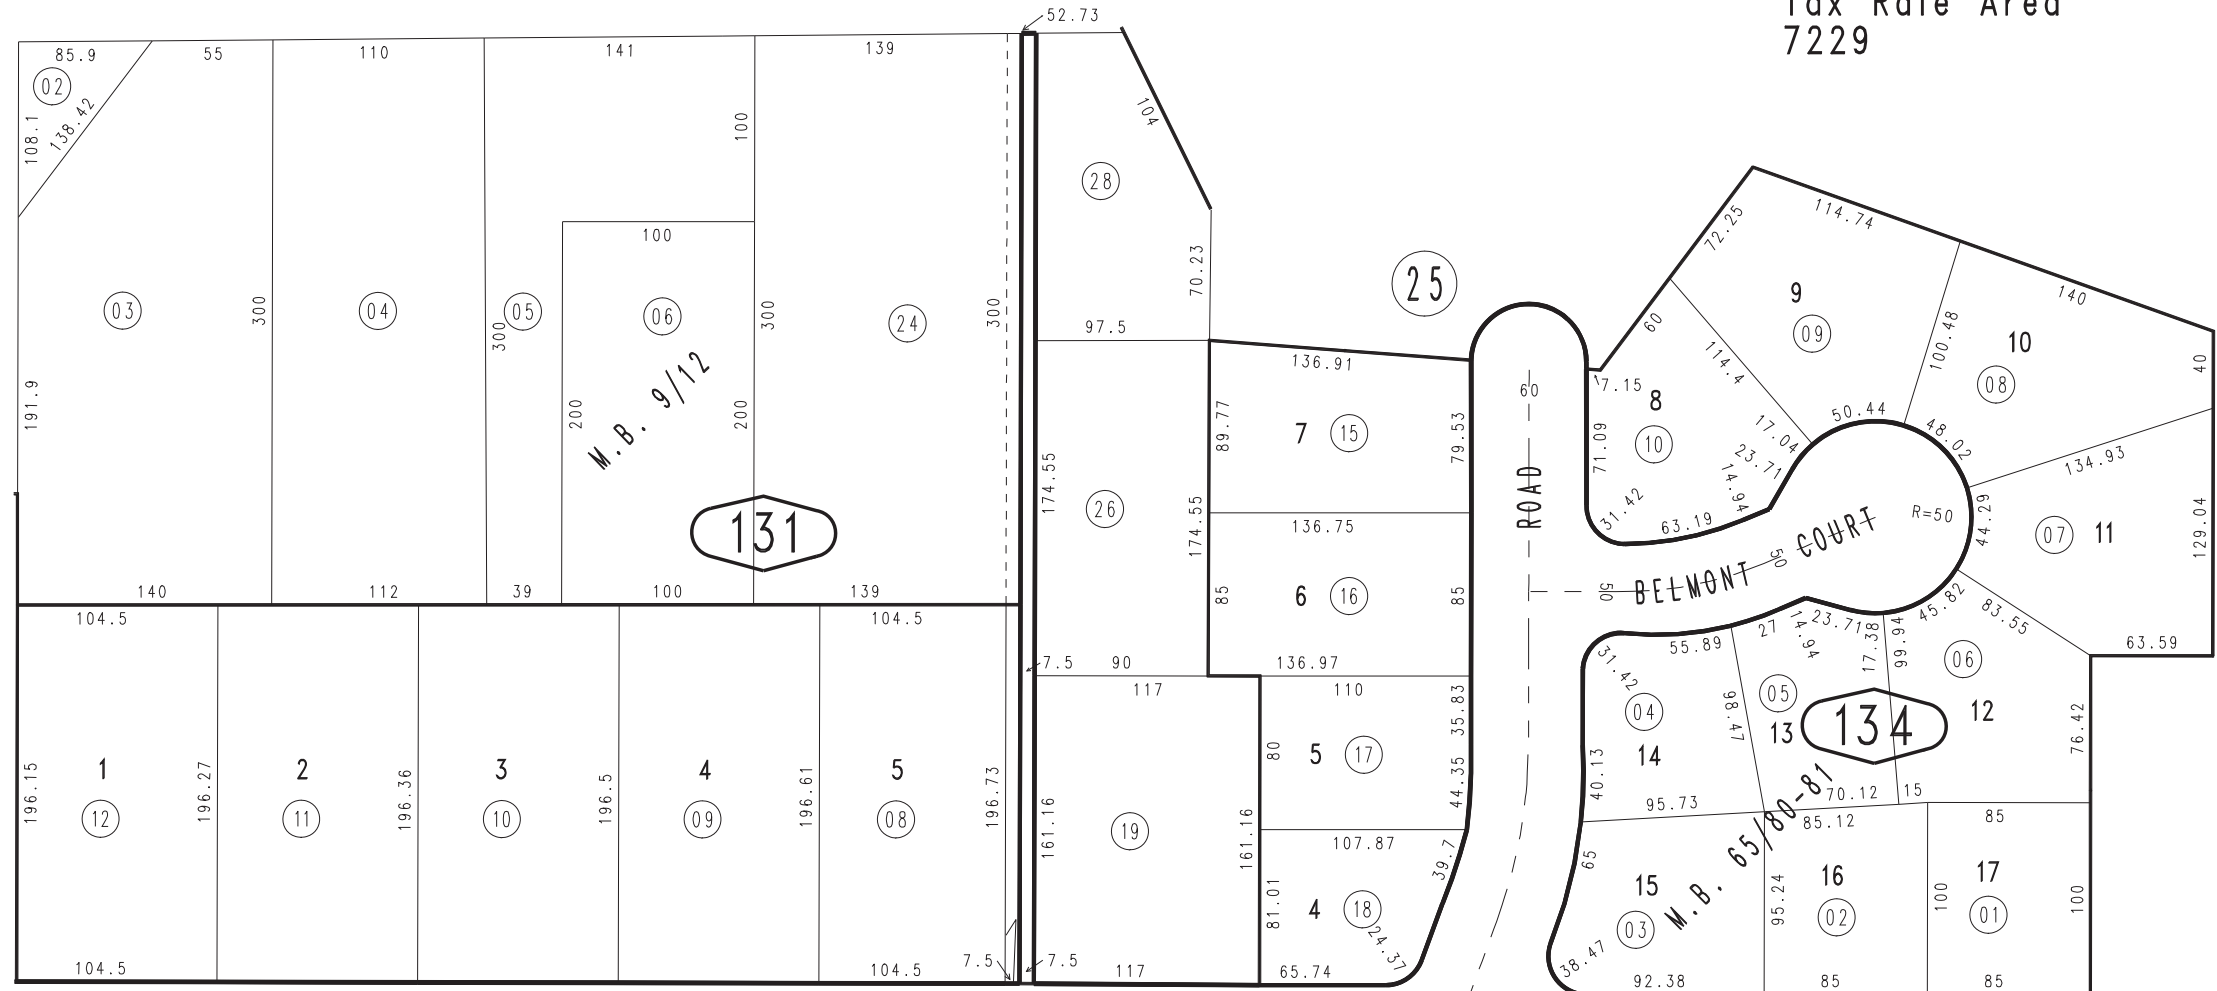

THIS MAP IS FOR THE PURPOSE OF AD VALOREM TAXATION ONLY.

Ptn. S.W. Little Tract, M.B. 9/12

City of San Bernardino 0155 - 13
Tax Rate Area
7229

12

50 MESA VERDE AVENUE MESA VERDE DRIVE 50 29

33 FOOTHILL DRIVE 33