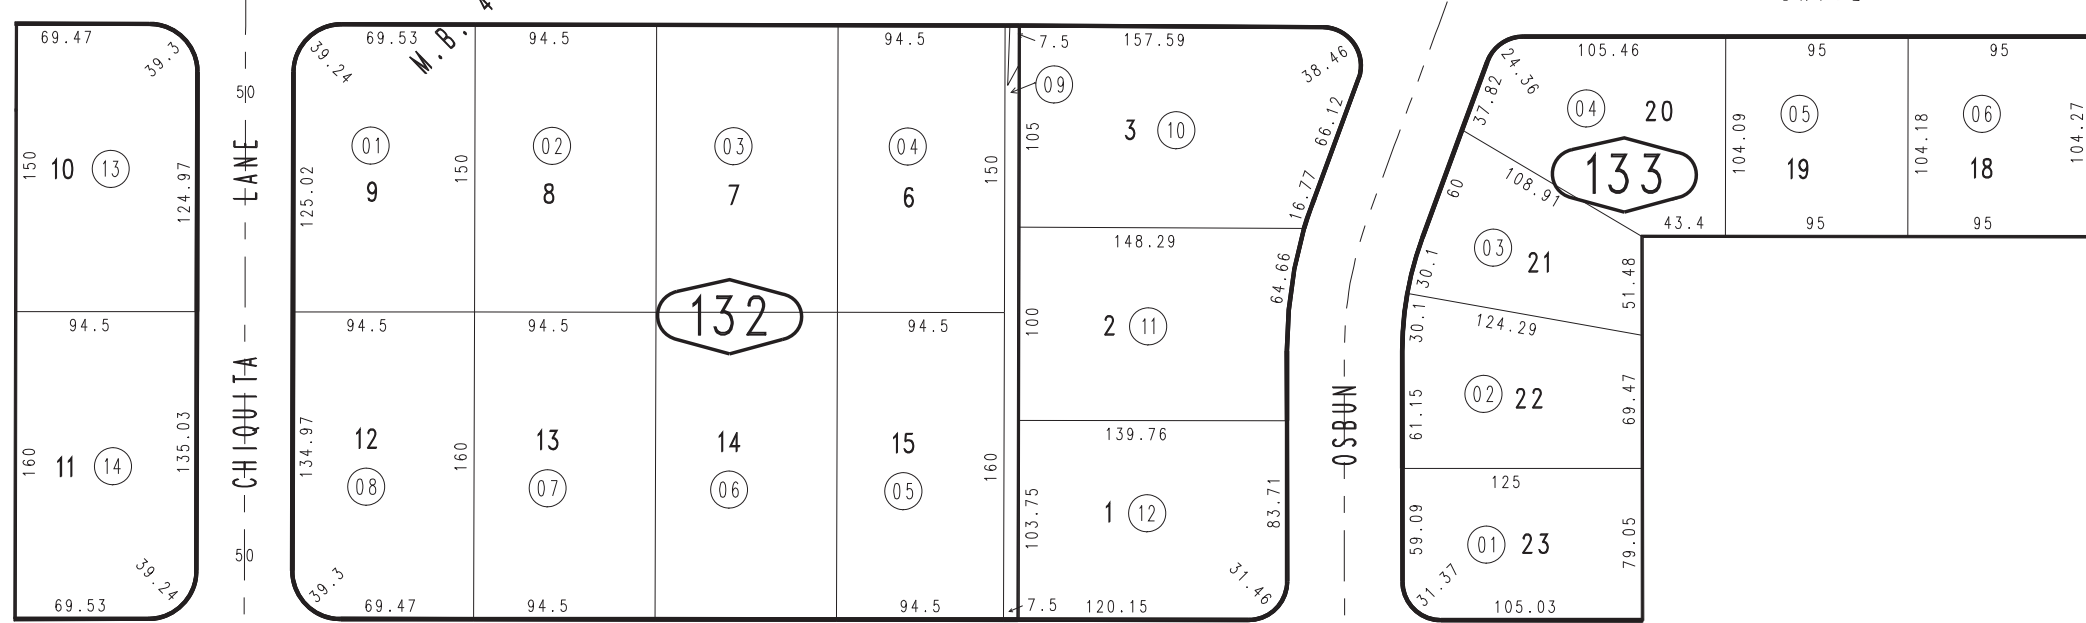

THIS MAP IS FOR THE PURPOSE OF AD VALOREM TAXATION ONLY.

Ptn. S.W. Little Tract, M.B. 9/12

City of San Bernardino 0155 - 13
Tax Rate Area
7229

12

50 MESA VERDE AVENUE MESA VERDE DRIVE 50 29

33 FOOTHILL DRIVE 33