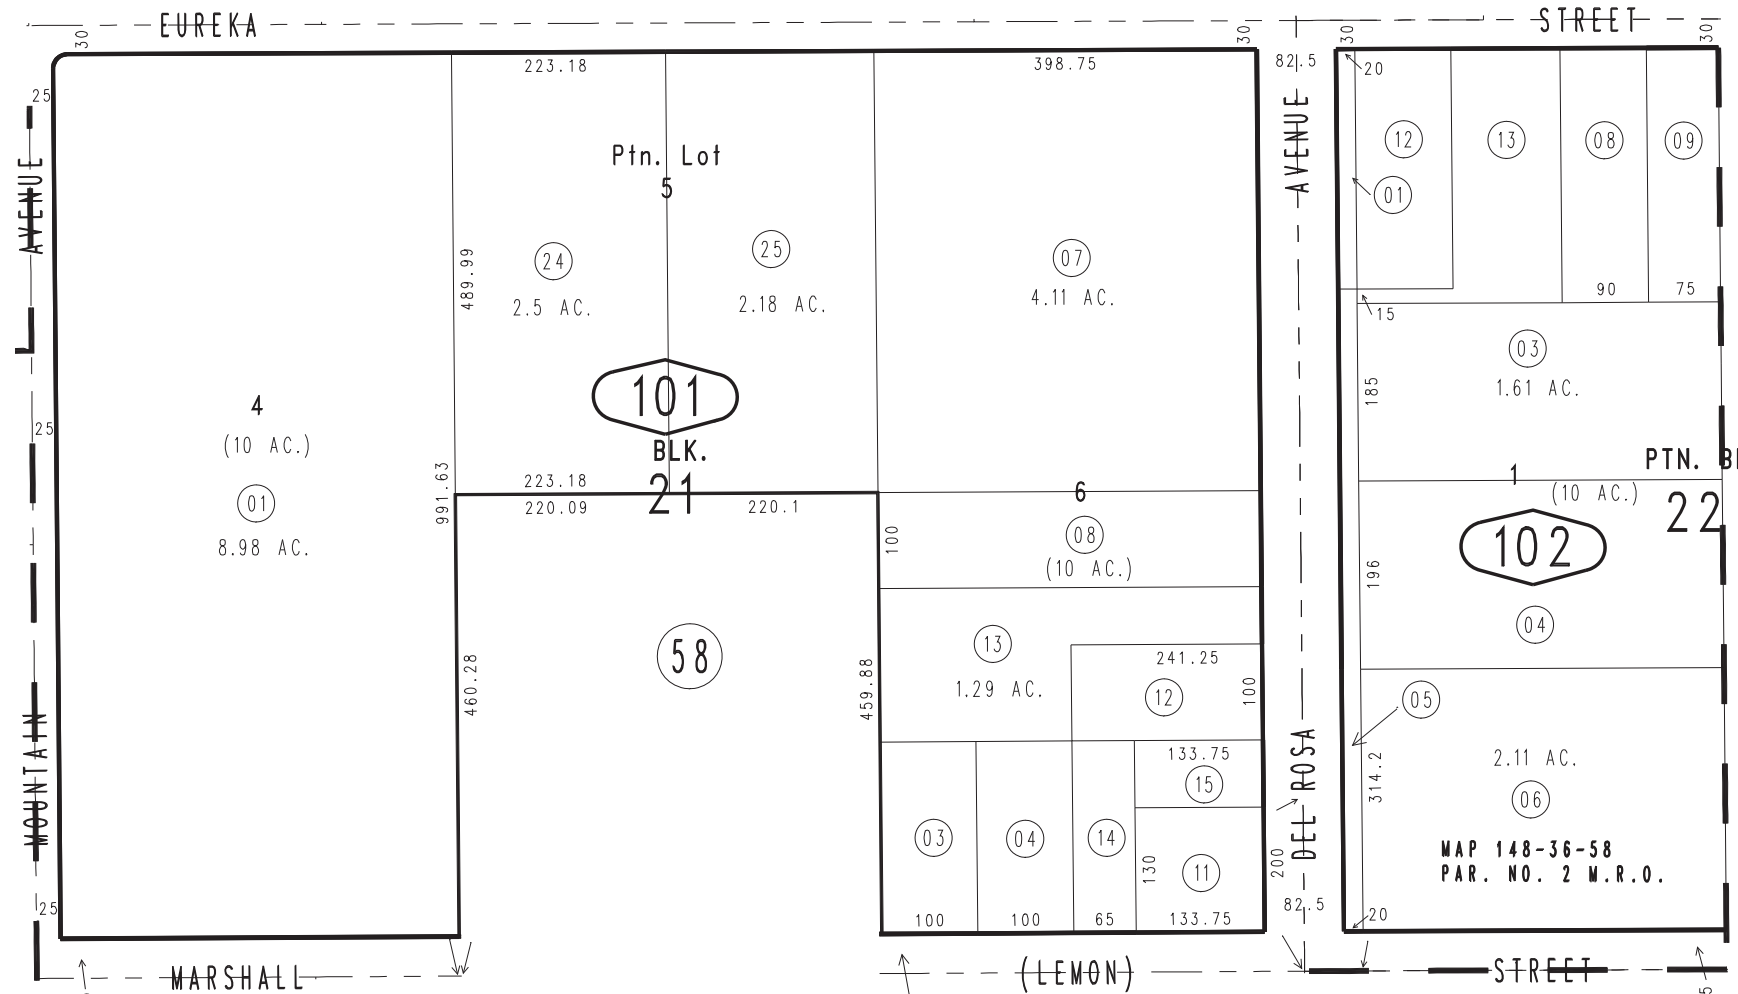

THIS MAP IS FOR THE PURPOSE
OF AD VALOREM TAXATION ONLY.

Ptn. Orange Grove Tract M.B. 11/14

City of San Bernardino 0155 - 10
Tax Rate Area
7230

0271
47

FAIRFAX-DRIVE

103
01 7 4 02

M.B. 63/5

14

11

0272
06

0271
43

0271
41