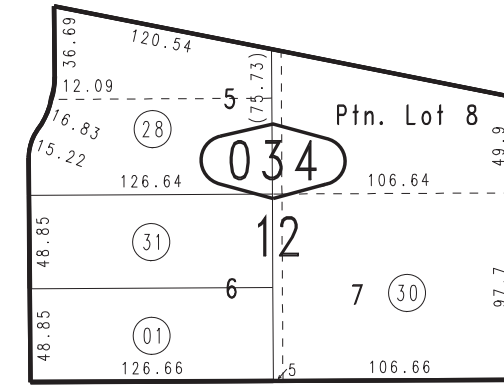

# Ptn. Independence Square, Tract No. 1871, M.B. 27/6-7

City of San Bernardino 0150 - 03  
Tax Rate Area  
7001

0153  
12

0153  
13

MAP 804-36-113F PTN. PAR. NO. 2  
(M.R. ASSESSED ON PAGE 07)

30TH

STREET

STATE HIGHWAY 30

1"=100'

02

WALL AVENUE

LERROY STREET

BELLE STREET

TERMINAL AVENUE

07

06