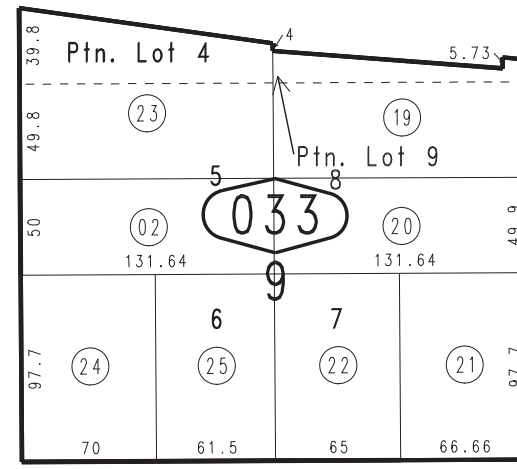

# Ptn. Independence Square, Tract No. 1871, M.B. 27/6-7

City of San Bernardino 0150 - 03  
Tax Rate Area  
7001

0153  
12

0153  
13

MAP 804-36-113F PTN. PAR. NO. 2  
(M.R. ASSESSED ON PAGE 07)

30TH

STREET

STATE HIGHWAY 30

1"=100'

02

WALL AVENUE

LERROY STREET

BELLE STREET

TERMINAL AVENUE

07

06