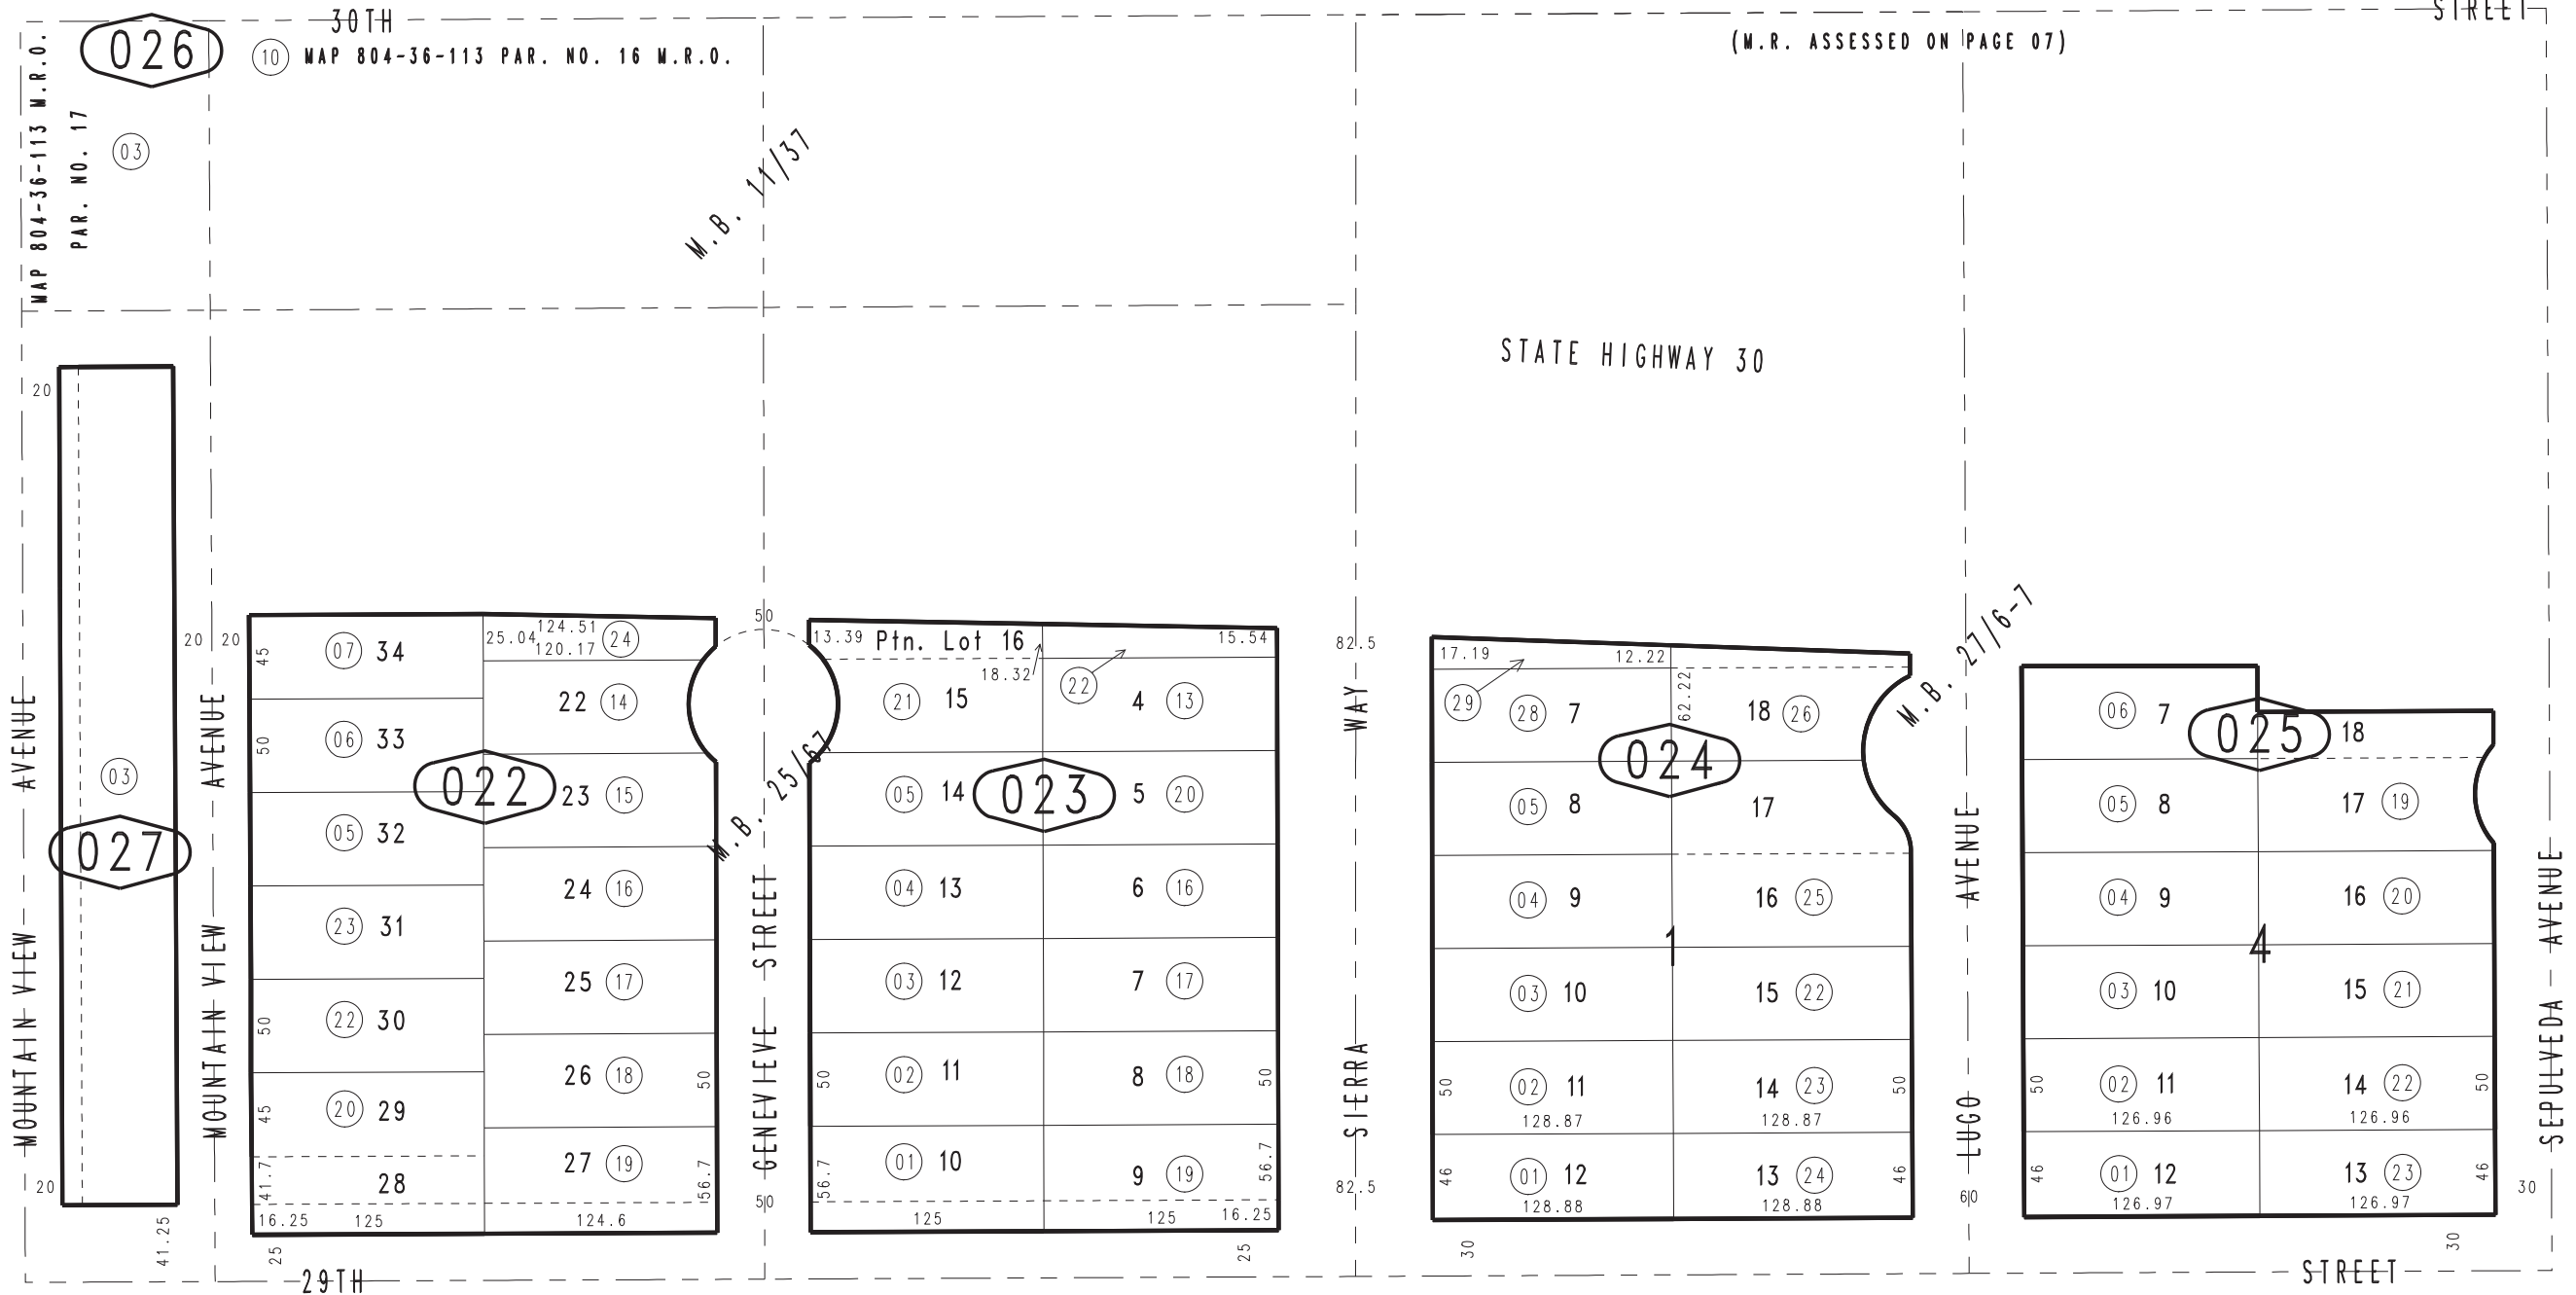

THIS MAP IS FOR THE PURPOSE
OF AD VALOREM TAXATION ONLY.

Ptn. Independence Square, Tract No. 1871, M.B. 27/6-7
Mountainair Heights, Tract No. 1771, M.B. 25/67

City of San Bernardino 0150 - 02
Tax Rate Area
7001

0152
21

0153
11

MAP 804-36-113F PTN. PAR. NO. 2

(M.R. ASSESSED ON PAGE 07)

1"=100'

01

04

03