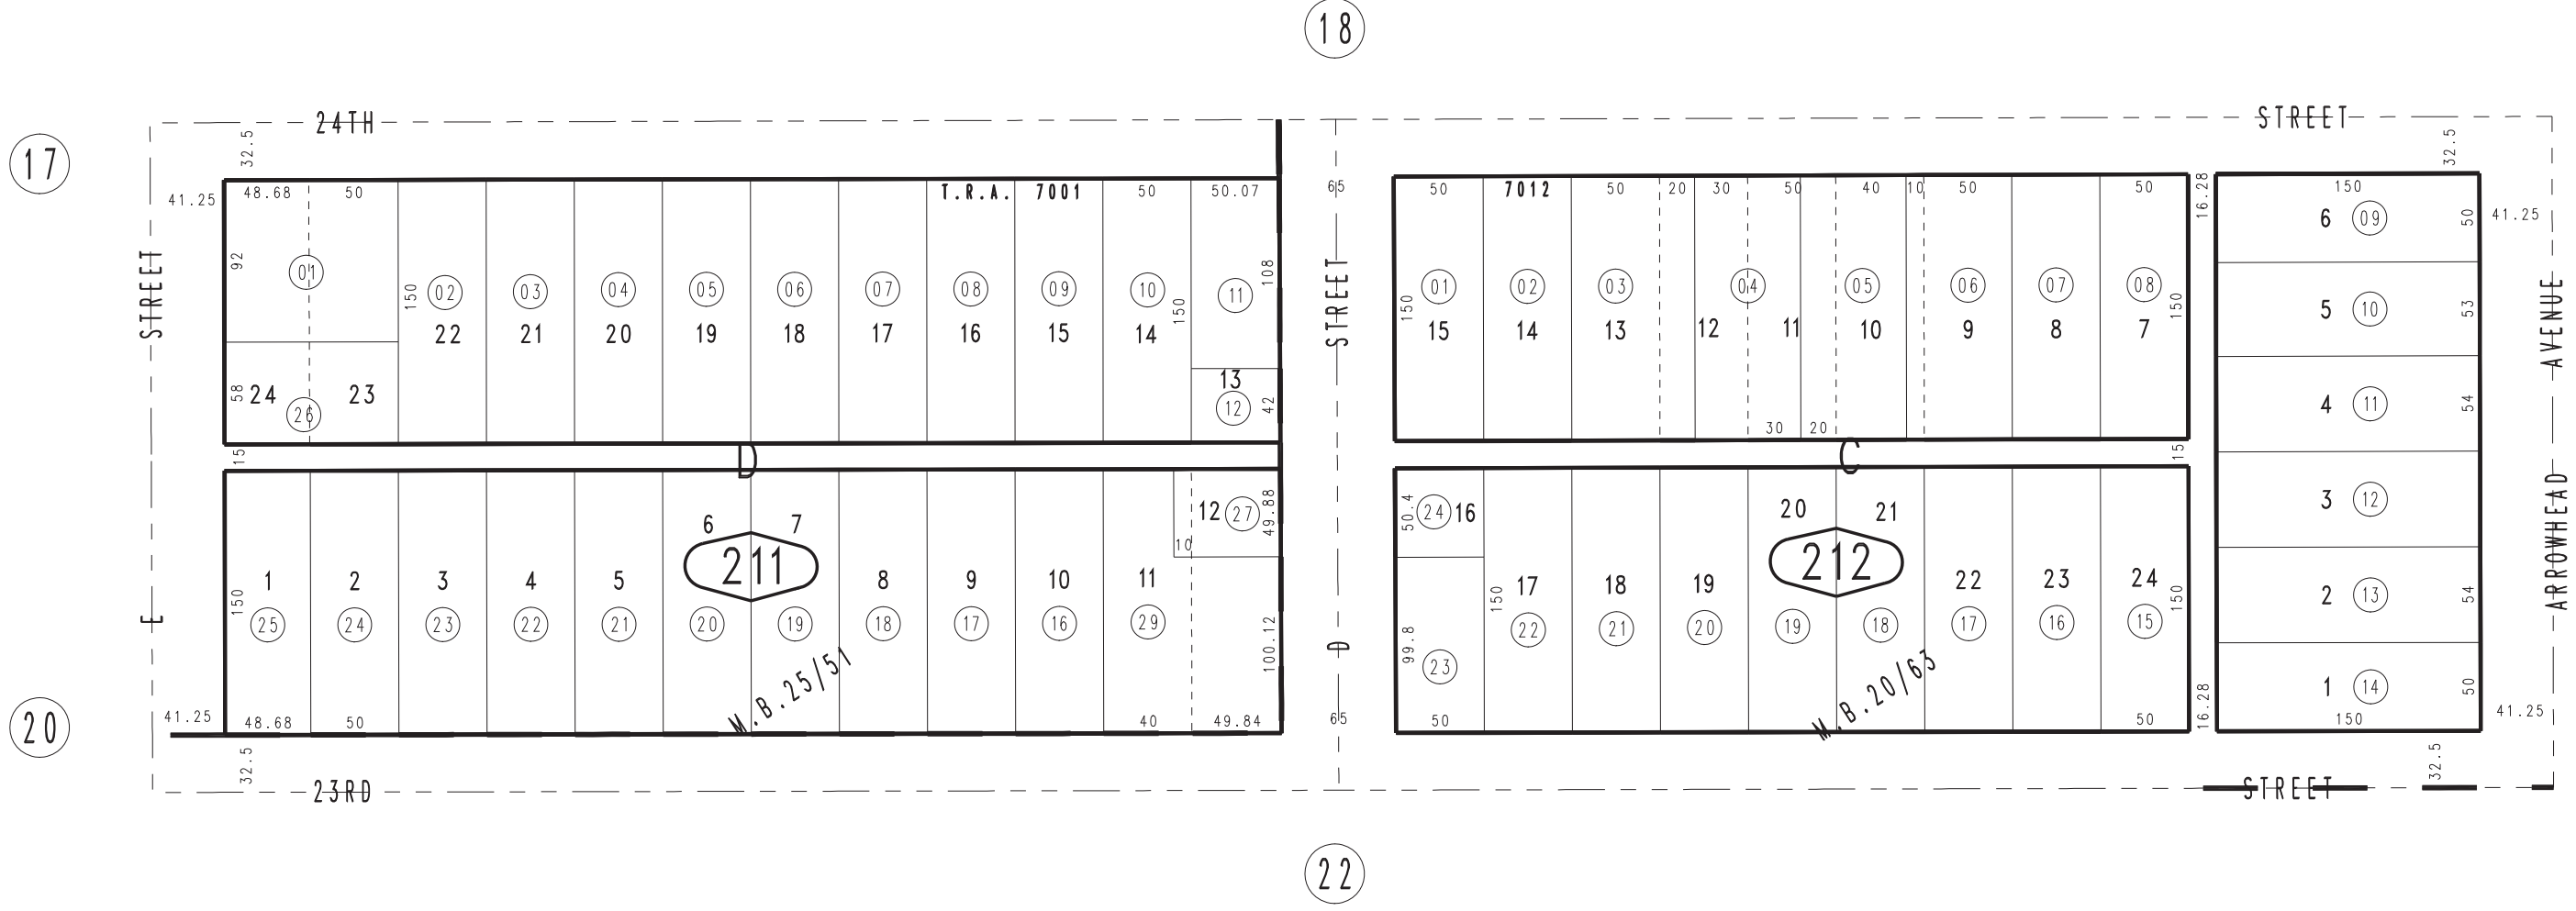

THIS MAP IS FOR THE PURPOSE
OF AD VALOREM TAXATION ONLY.

Polytechnic Square No. 2, M.B. 20/63
Ptn. Polytechnic Square No. 3, Tr. No. 1758, M.B. 25/51

City of San Bernardino 0149 - 21
Tax Rate Area
7001,7012