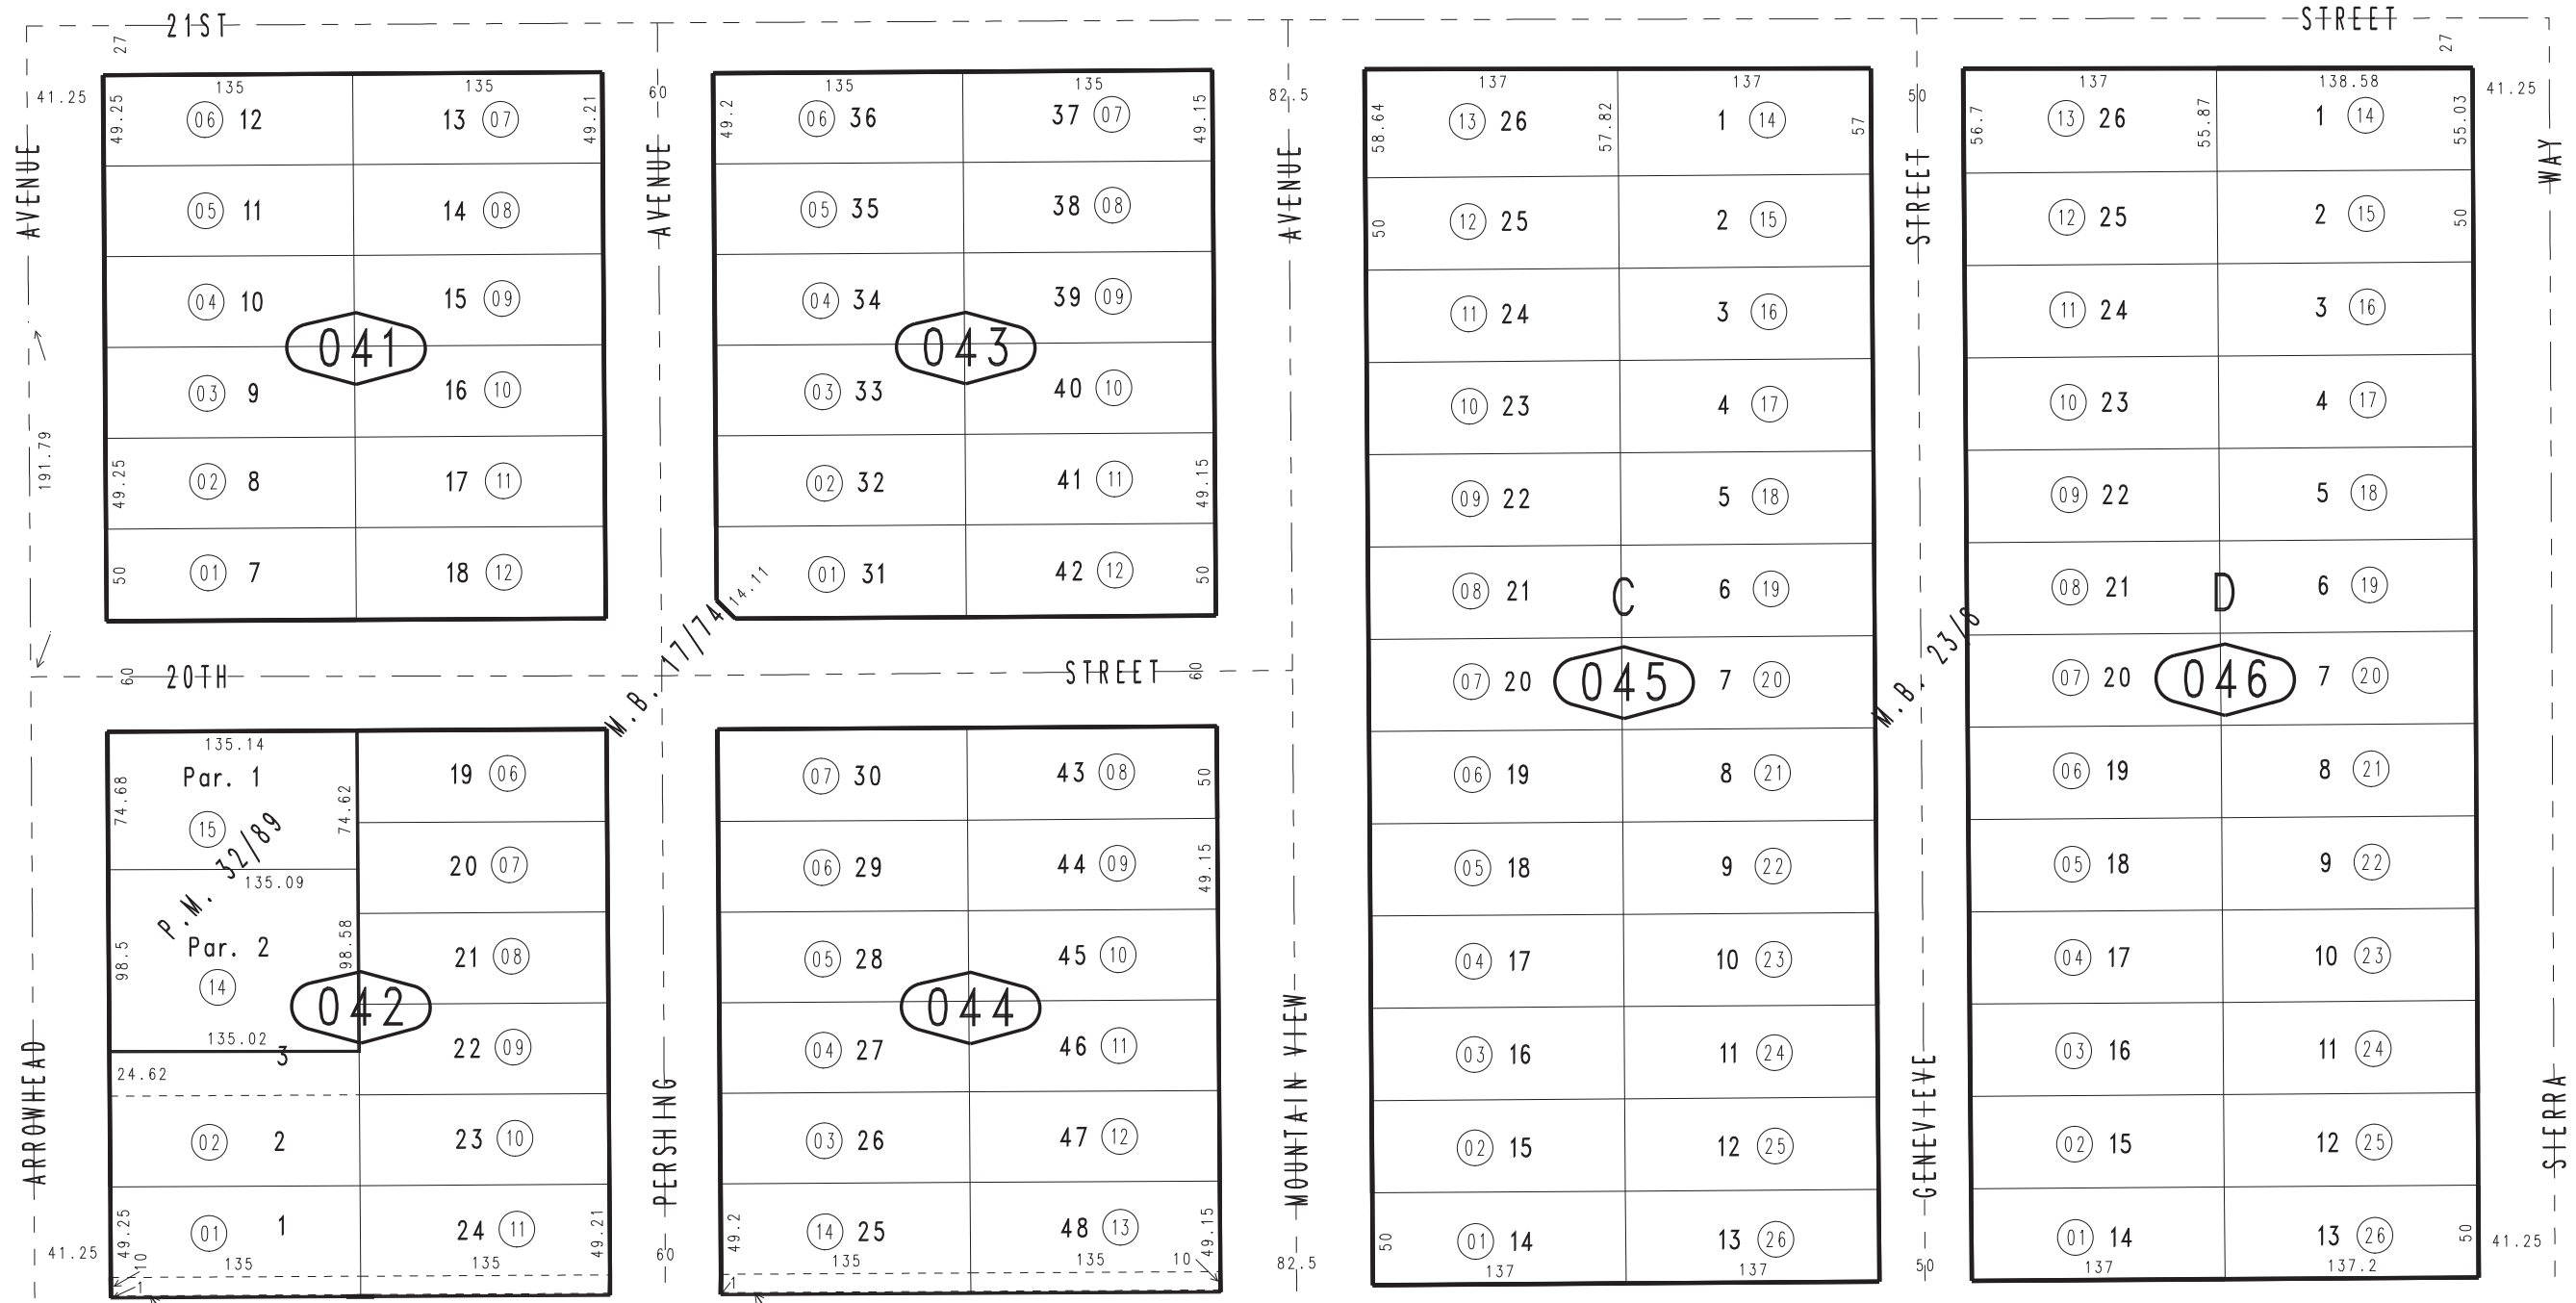

THIS MAP IS FOR THE PURPOSE
OF AD VALOREM TAXATION ONLY.

Ptn. Frank C. Platt Highland Ave. Tract, M.B. 23/8 Florence Heights, M.B. 17/74

City of San Bernardino 0146 - 04
Tax Rate Area
7012

0145
06

05

01

07

Ptn. Lot 49

Ptn. Lot 49