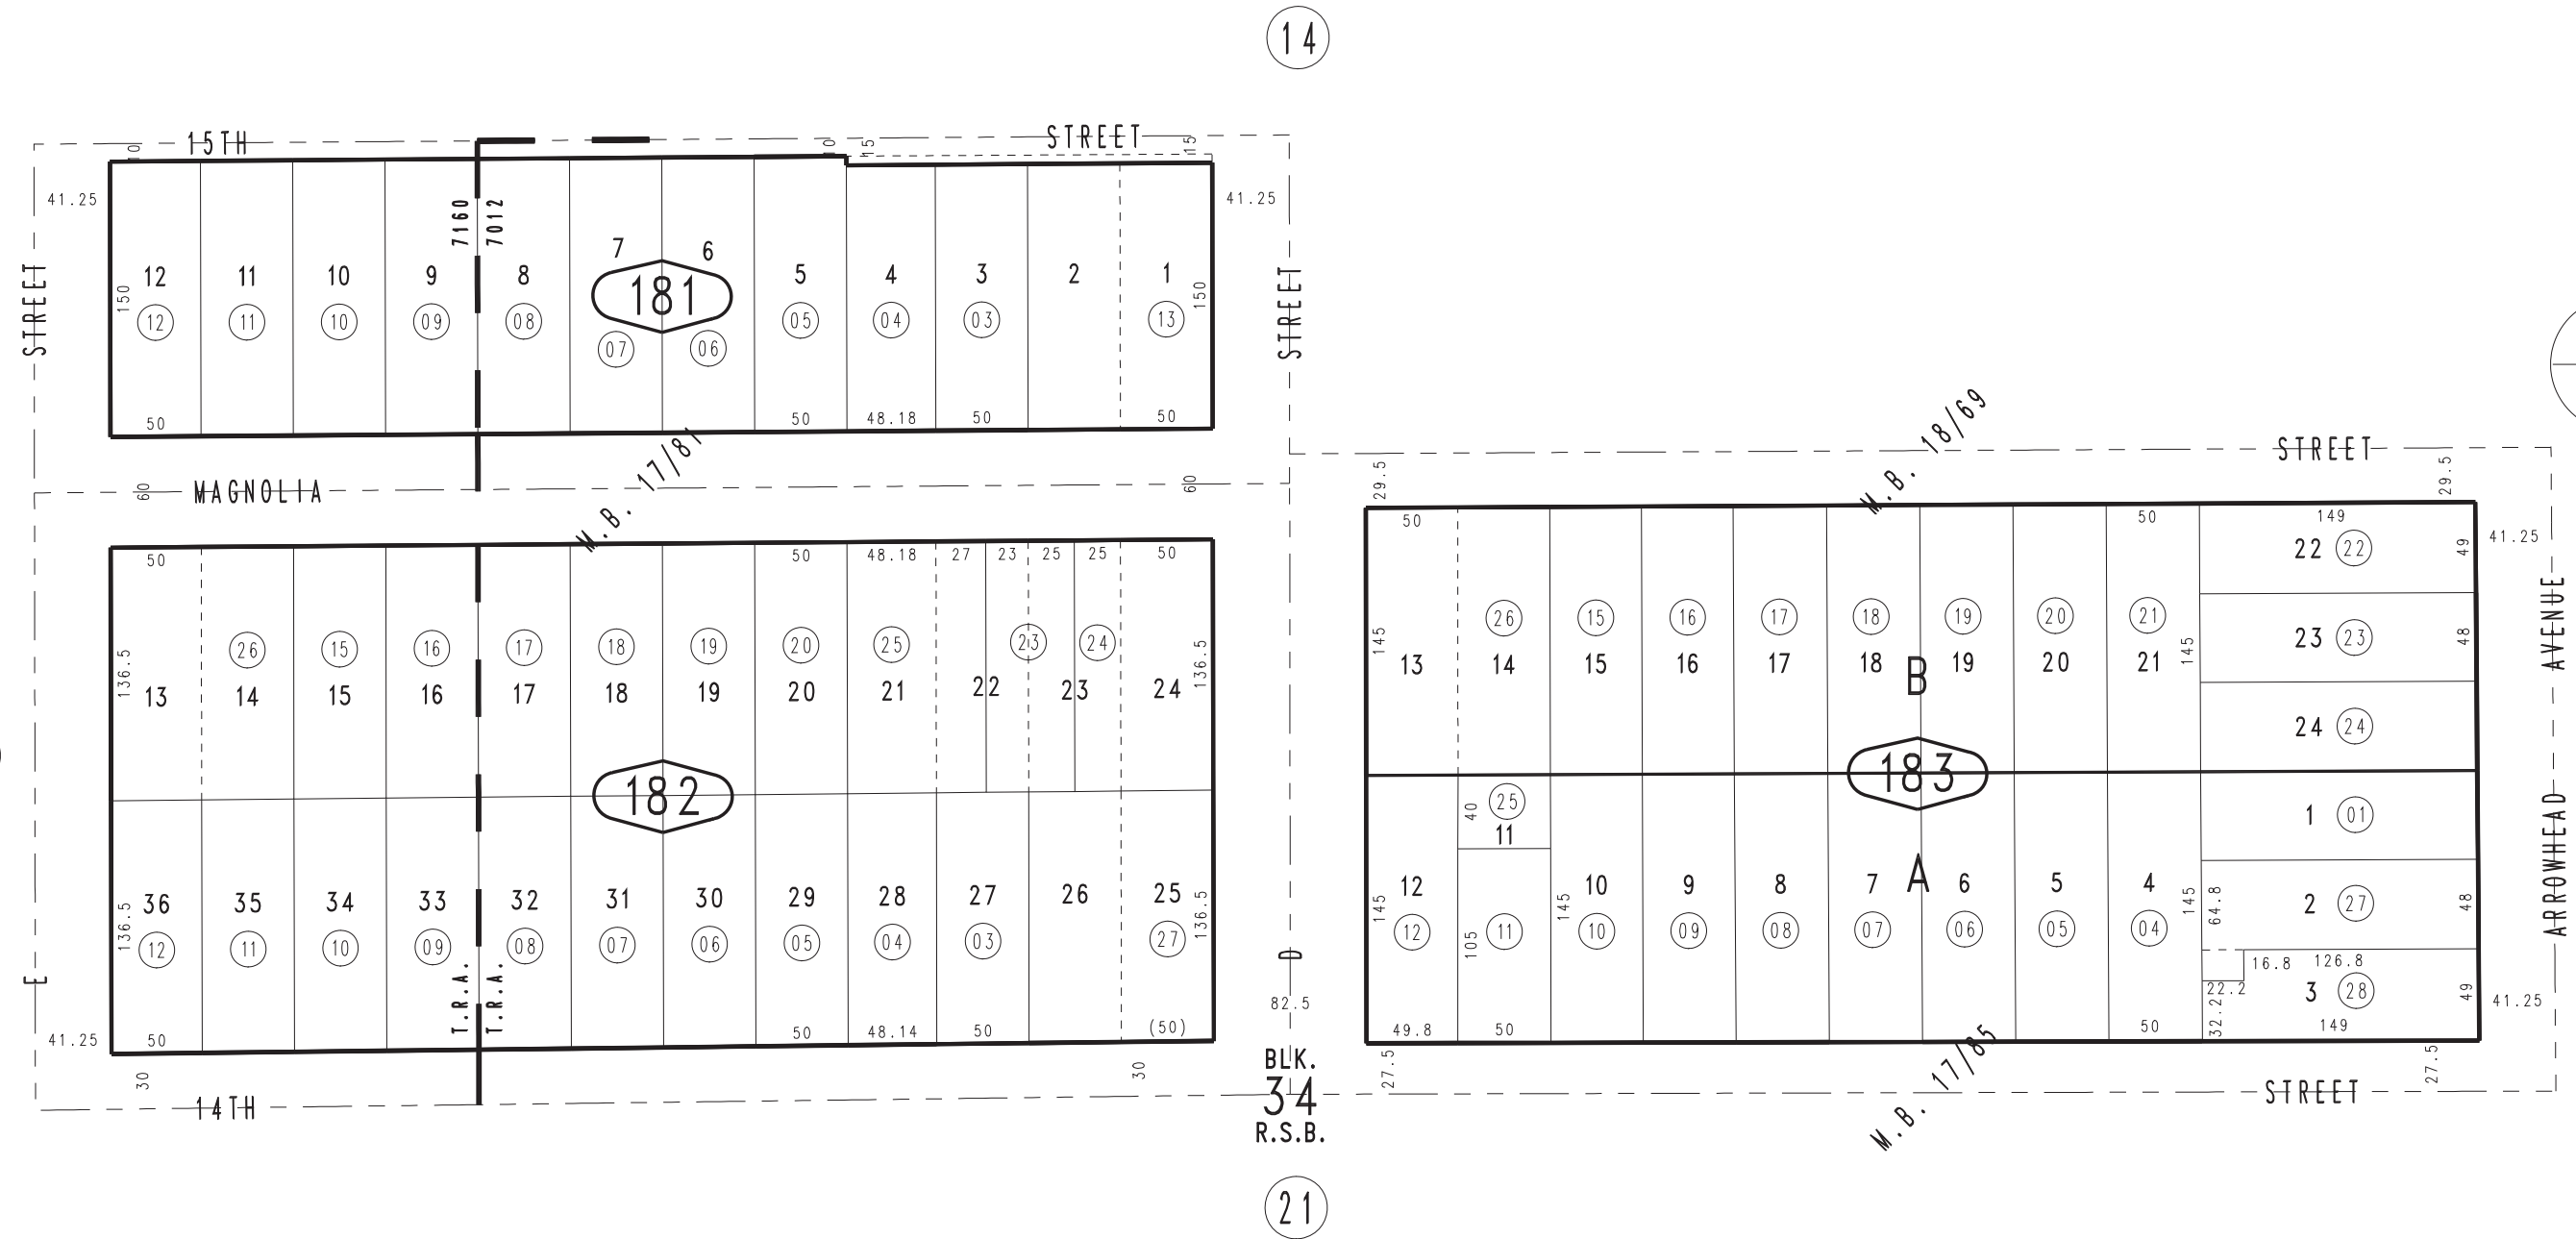

THIS MAP IS FOR THE PURPOSE  
OF AD VALOREM TAXATION ONLY.

City of San Bernardino  
Tax Rate Area  
7012,7160

0145 - 18

Ptn. Revised Map Of Magnolia Park Sub., M.B. 17/81  
Ptn. Jenkins Place, Tr. No. 2, M.B. 18/69, Ptn. Jenkins Place, Tr., M.B. 17/85