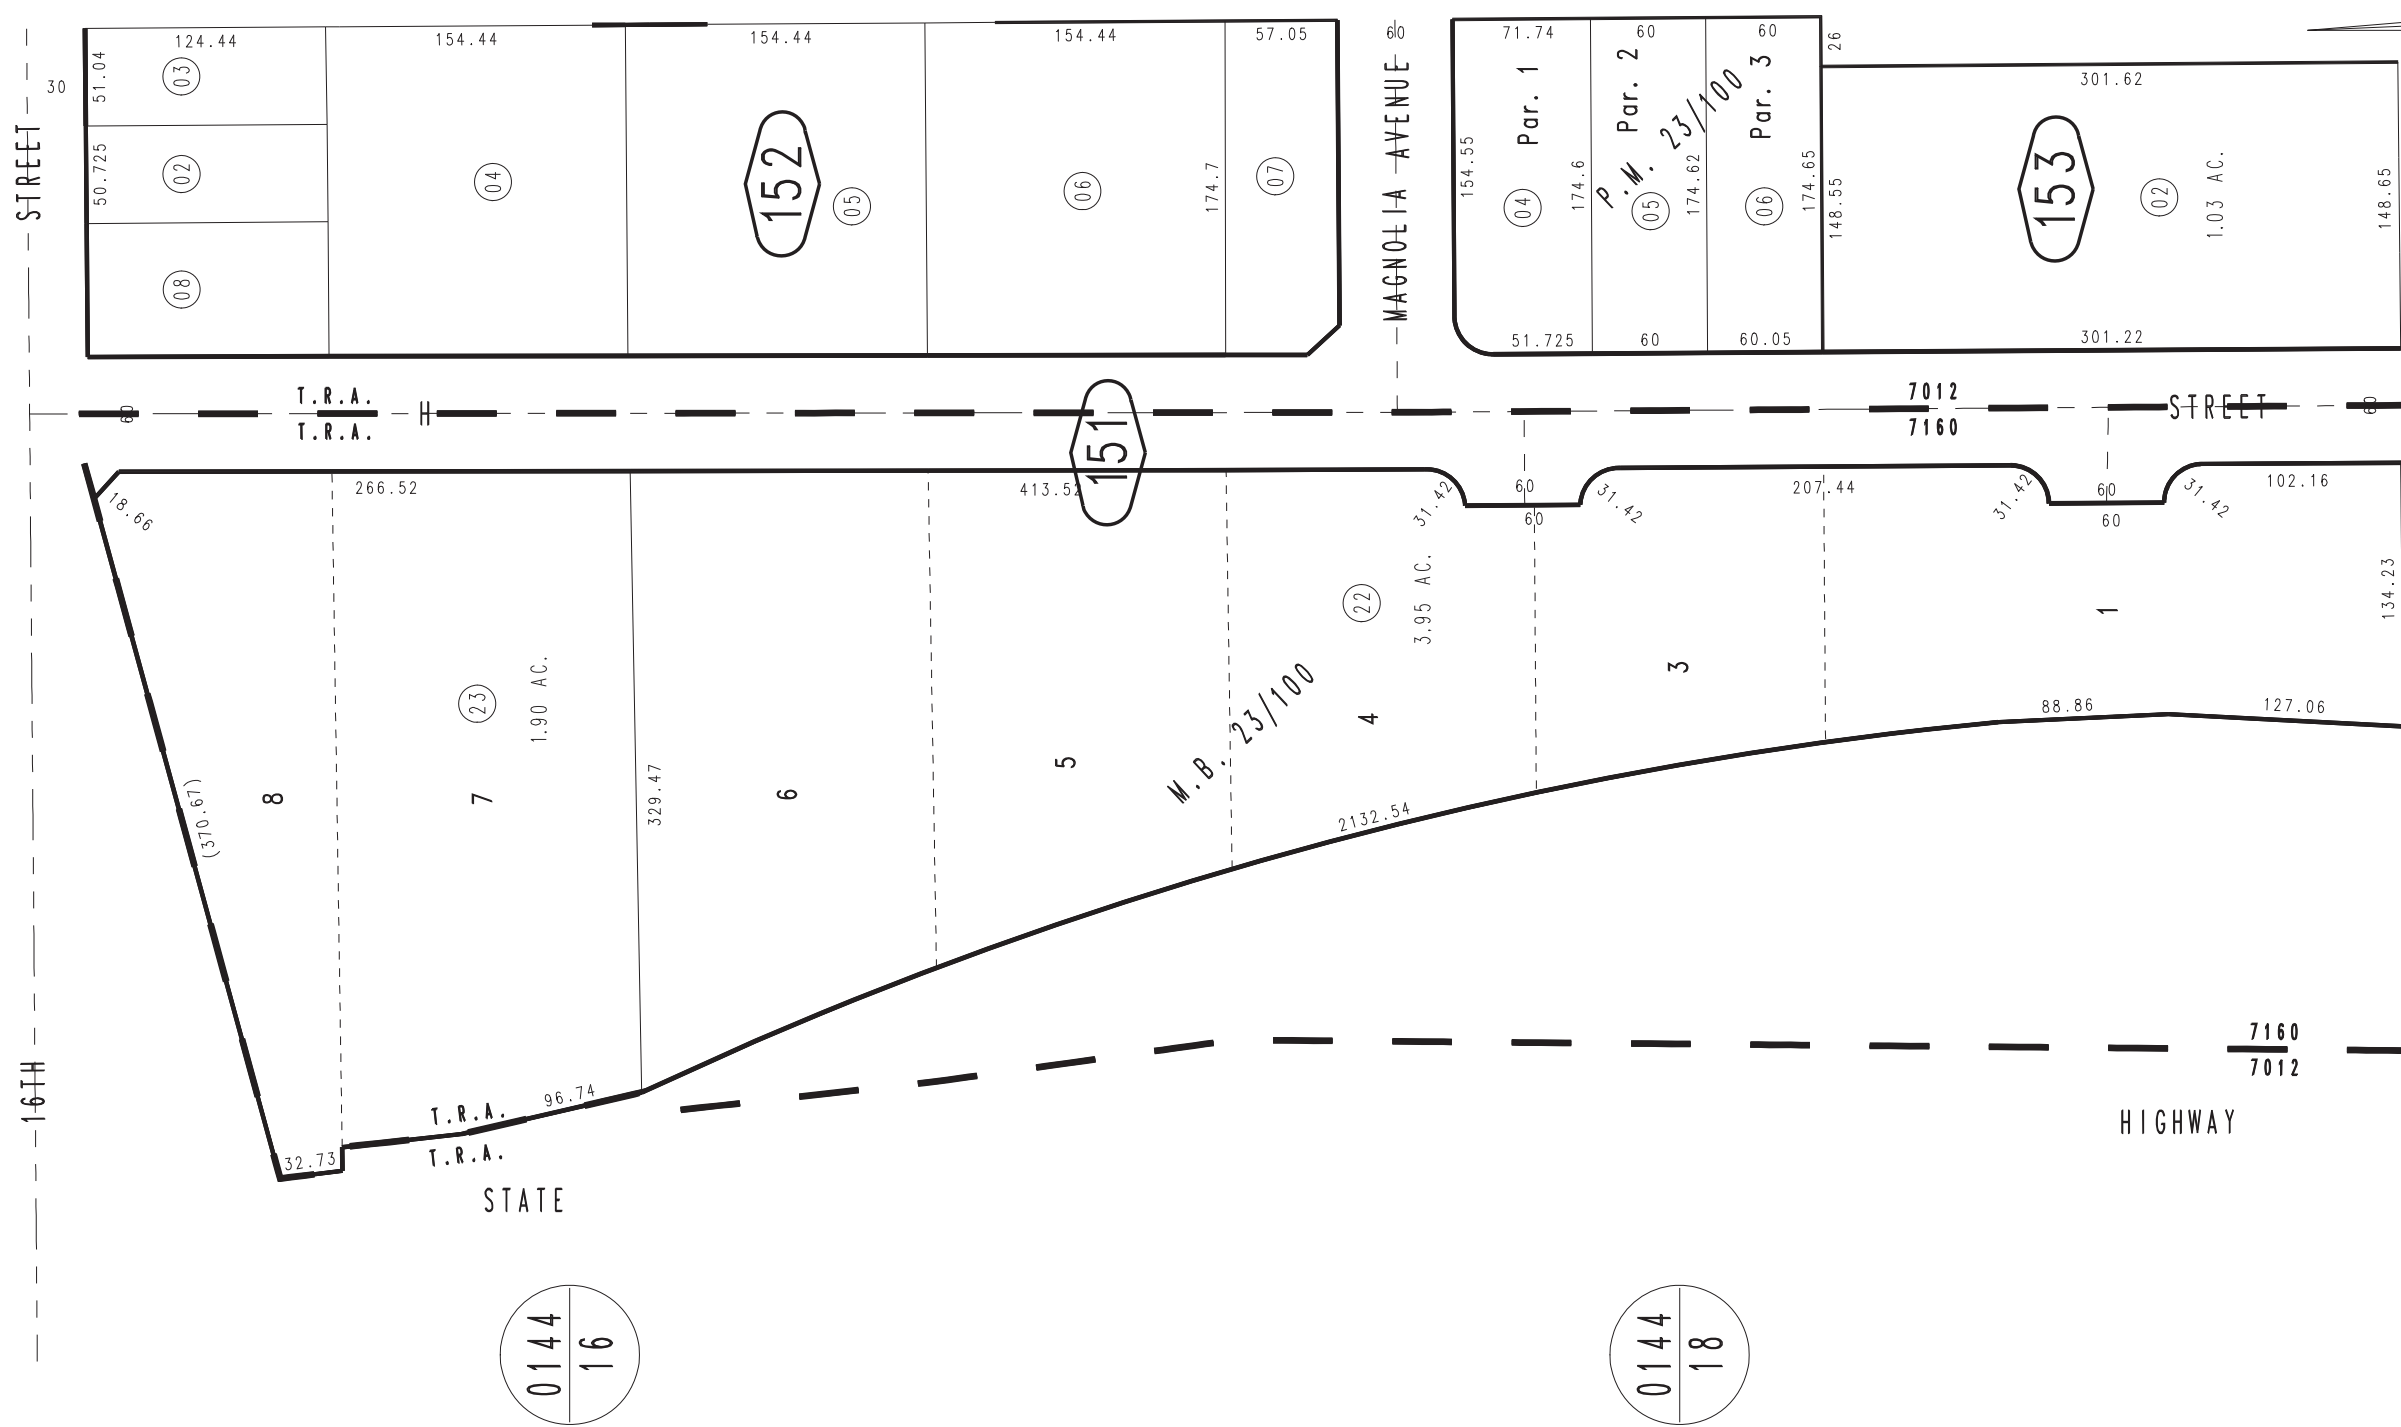

THIS MAP IS FOR THE PURPOSE  
OF AD VALOREM TAXATION ONLY.

# Mapstead Sub., Ptn. Blk. 36 M.B. 8/25

City of San Bernardino 0145 - 15  
Tax Rate Area  
7012, 7160

10

19

0144  
16

0144  
18