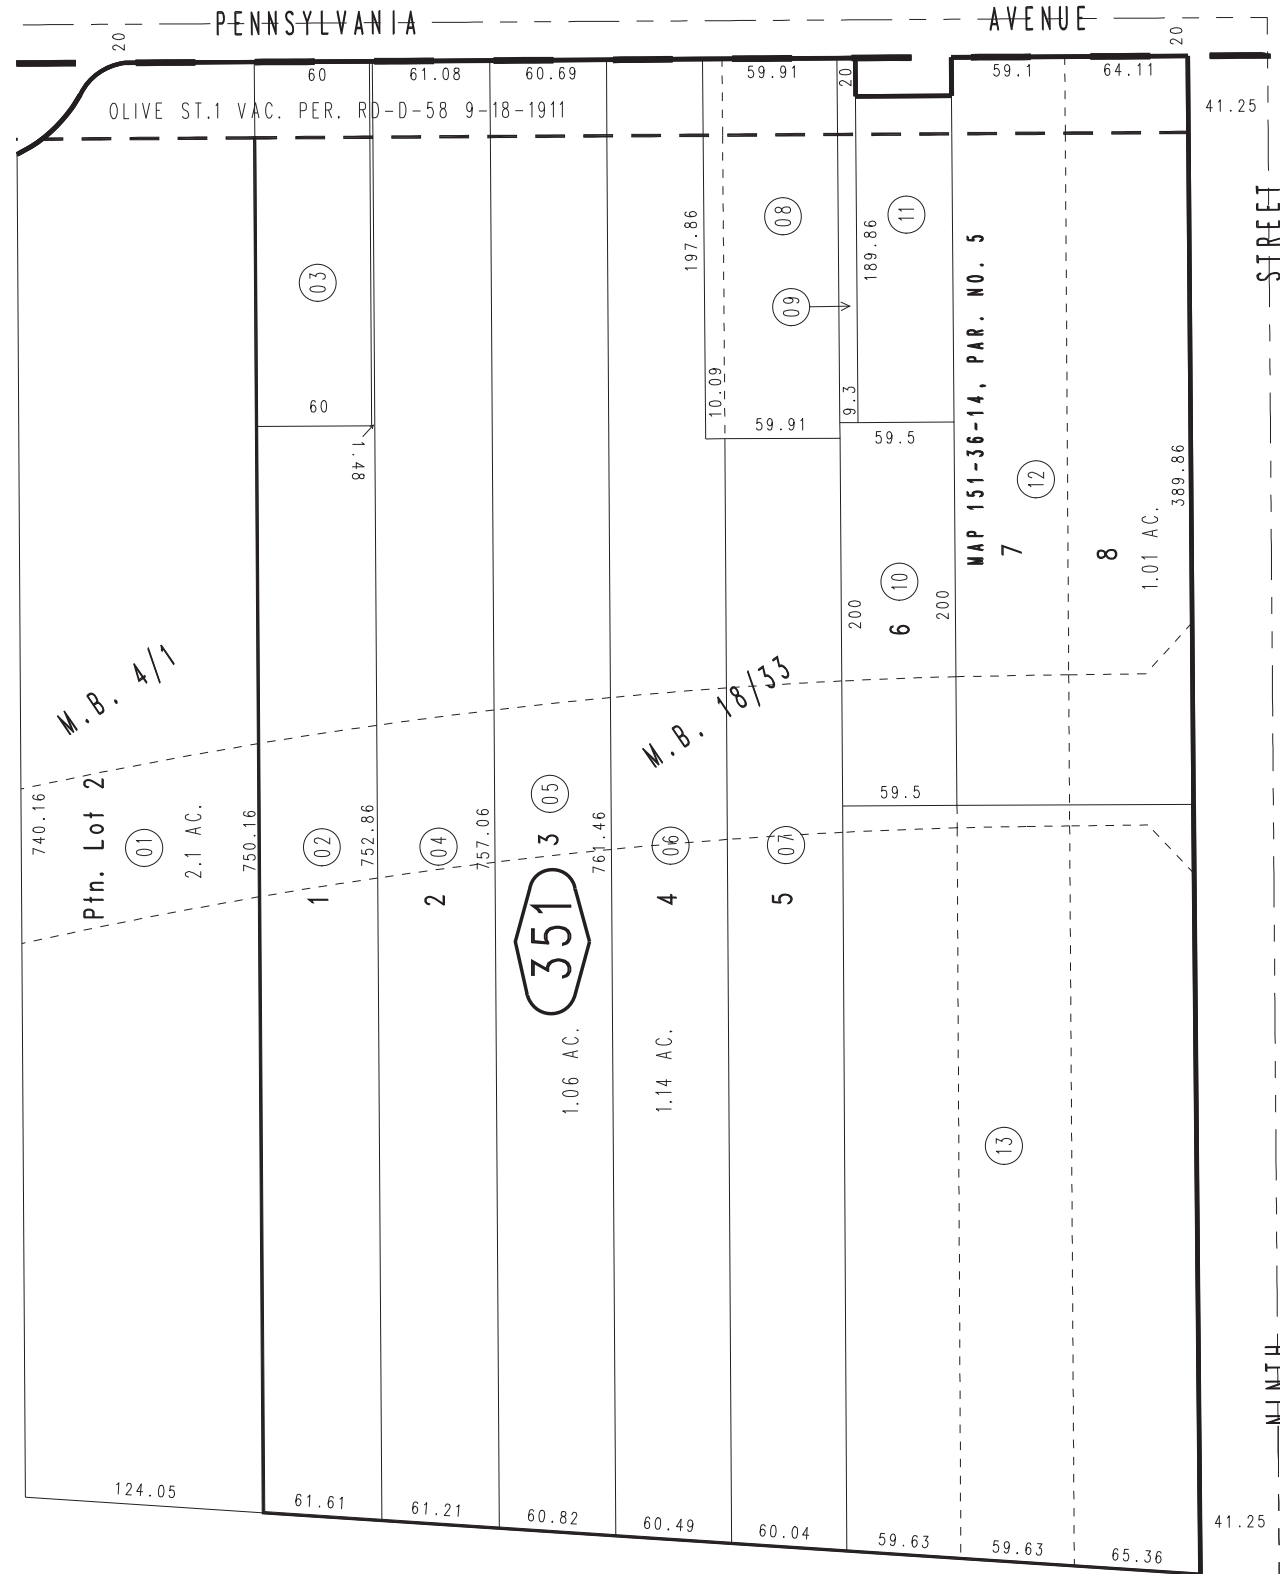

THIS MAP IS FOR THE PURPOSE  
OF AD VALOREM TAXATION ONLY.

# C.R. Blake Subdivision, M.B. 18/33 Ptn. Downs Subdivision, M.B. 4/1

City of San Bernardino 0139 - 35  
Tax Rate Area  
7117

0269  
25

14

0269  
26

0269  
23