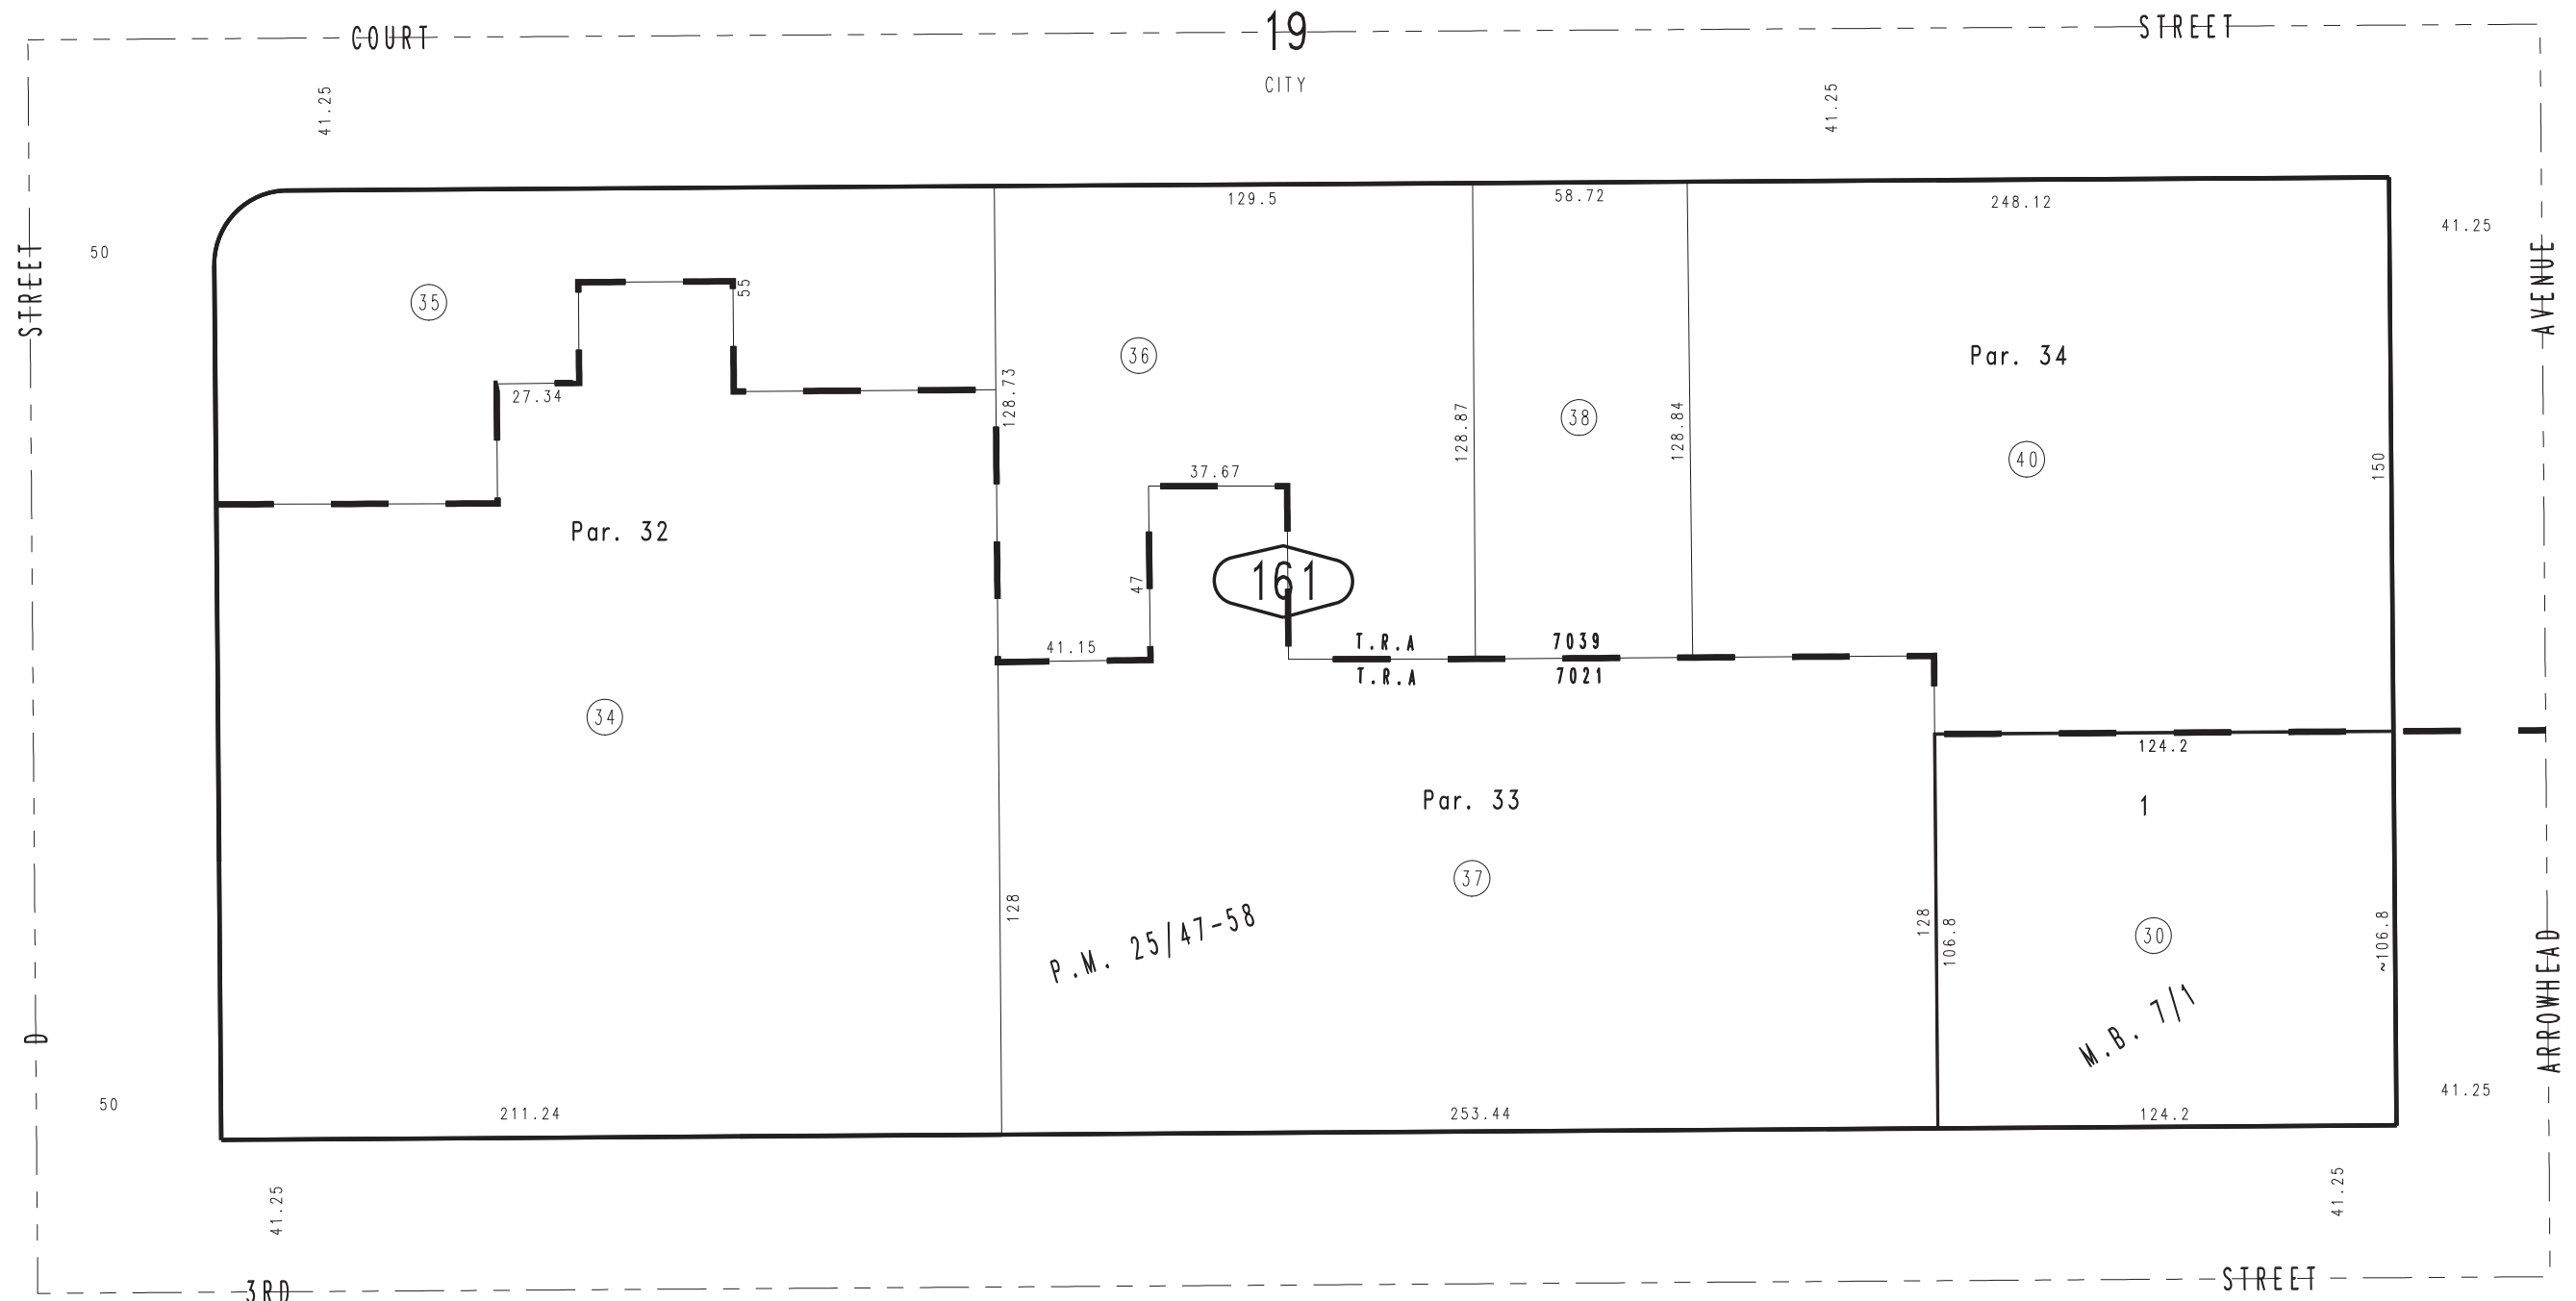

THIS MAP IS FOR THE PURPOSE
OF AD VALOREM TAXATION ONLY.

Ptn. City of San Bernardino M.B. 7/1

City of San Bernardino 0135 - 16
Tax Rate Area
7021 7039

15
BLK.
19
CITY

0134
25

17

20

21