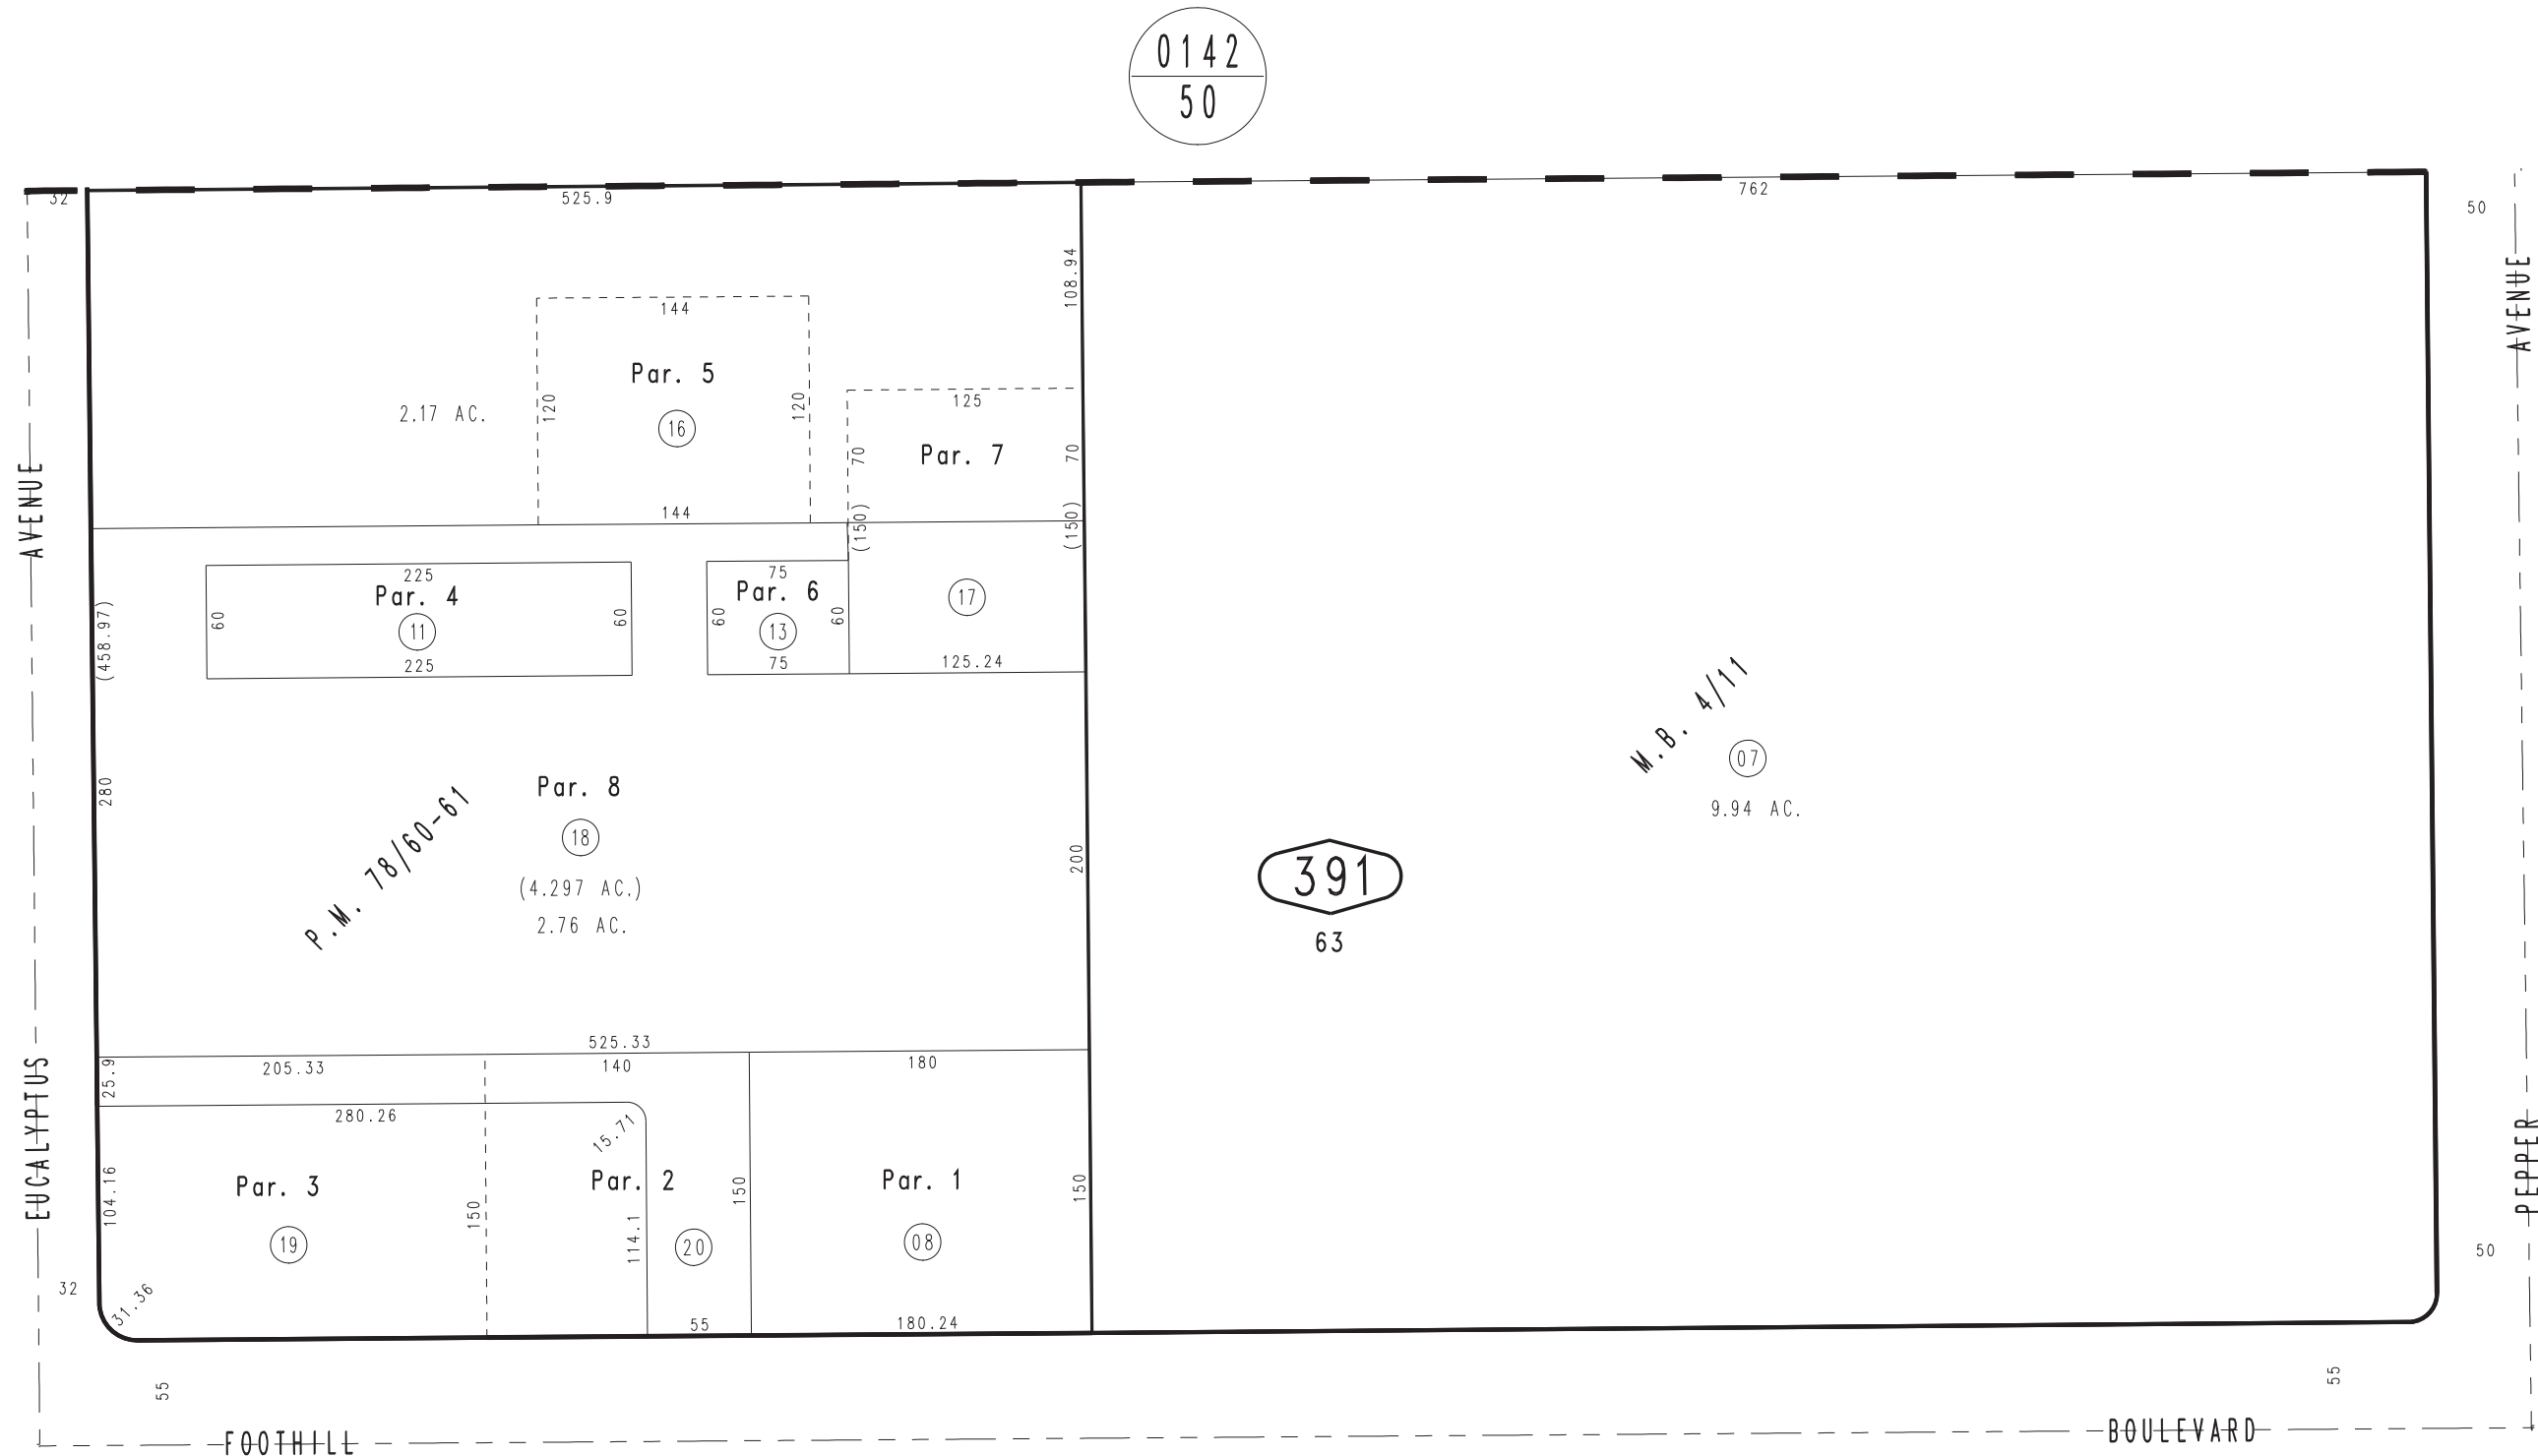

THIS MAP IS FOR THE PURPOSE
OF AD VALOREM TAXATION ONLY.

Ptn. Town of Rialto & Adj. Subs. M.B. 4/11

City of Rialto
Tax Rate Area
6111

0133 - 39

0142
50

0130
46

0130
41

0130
46