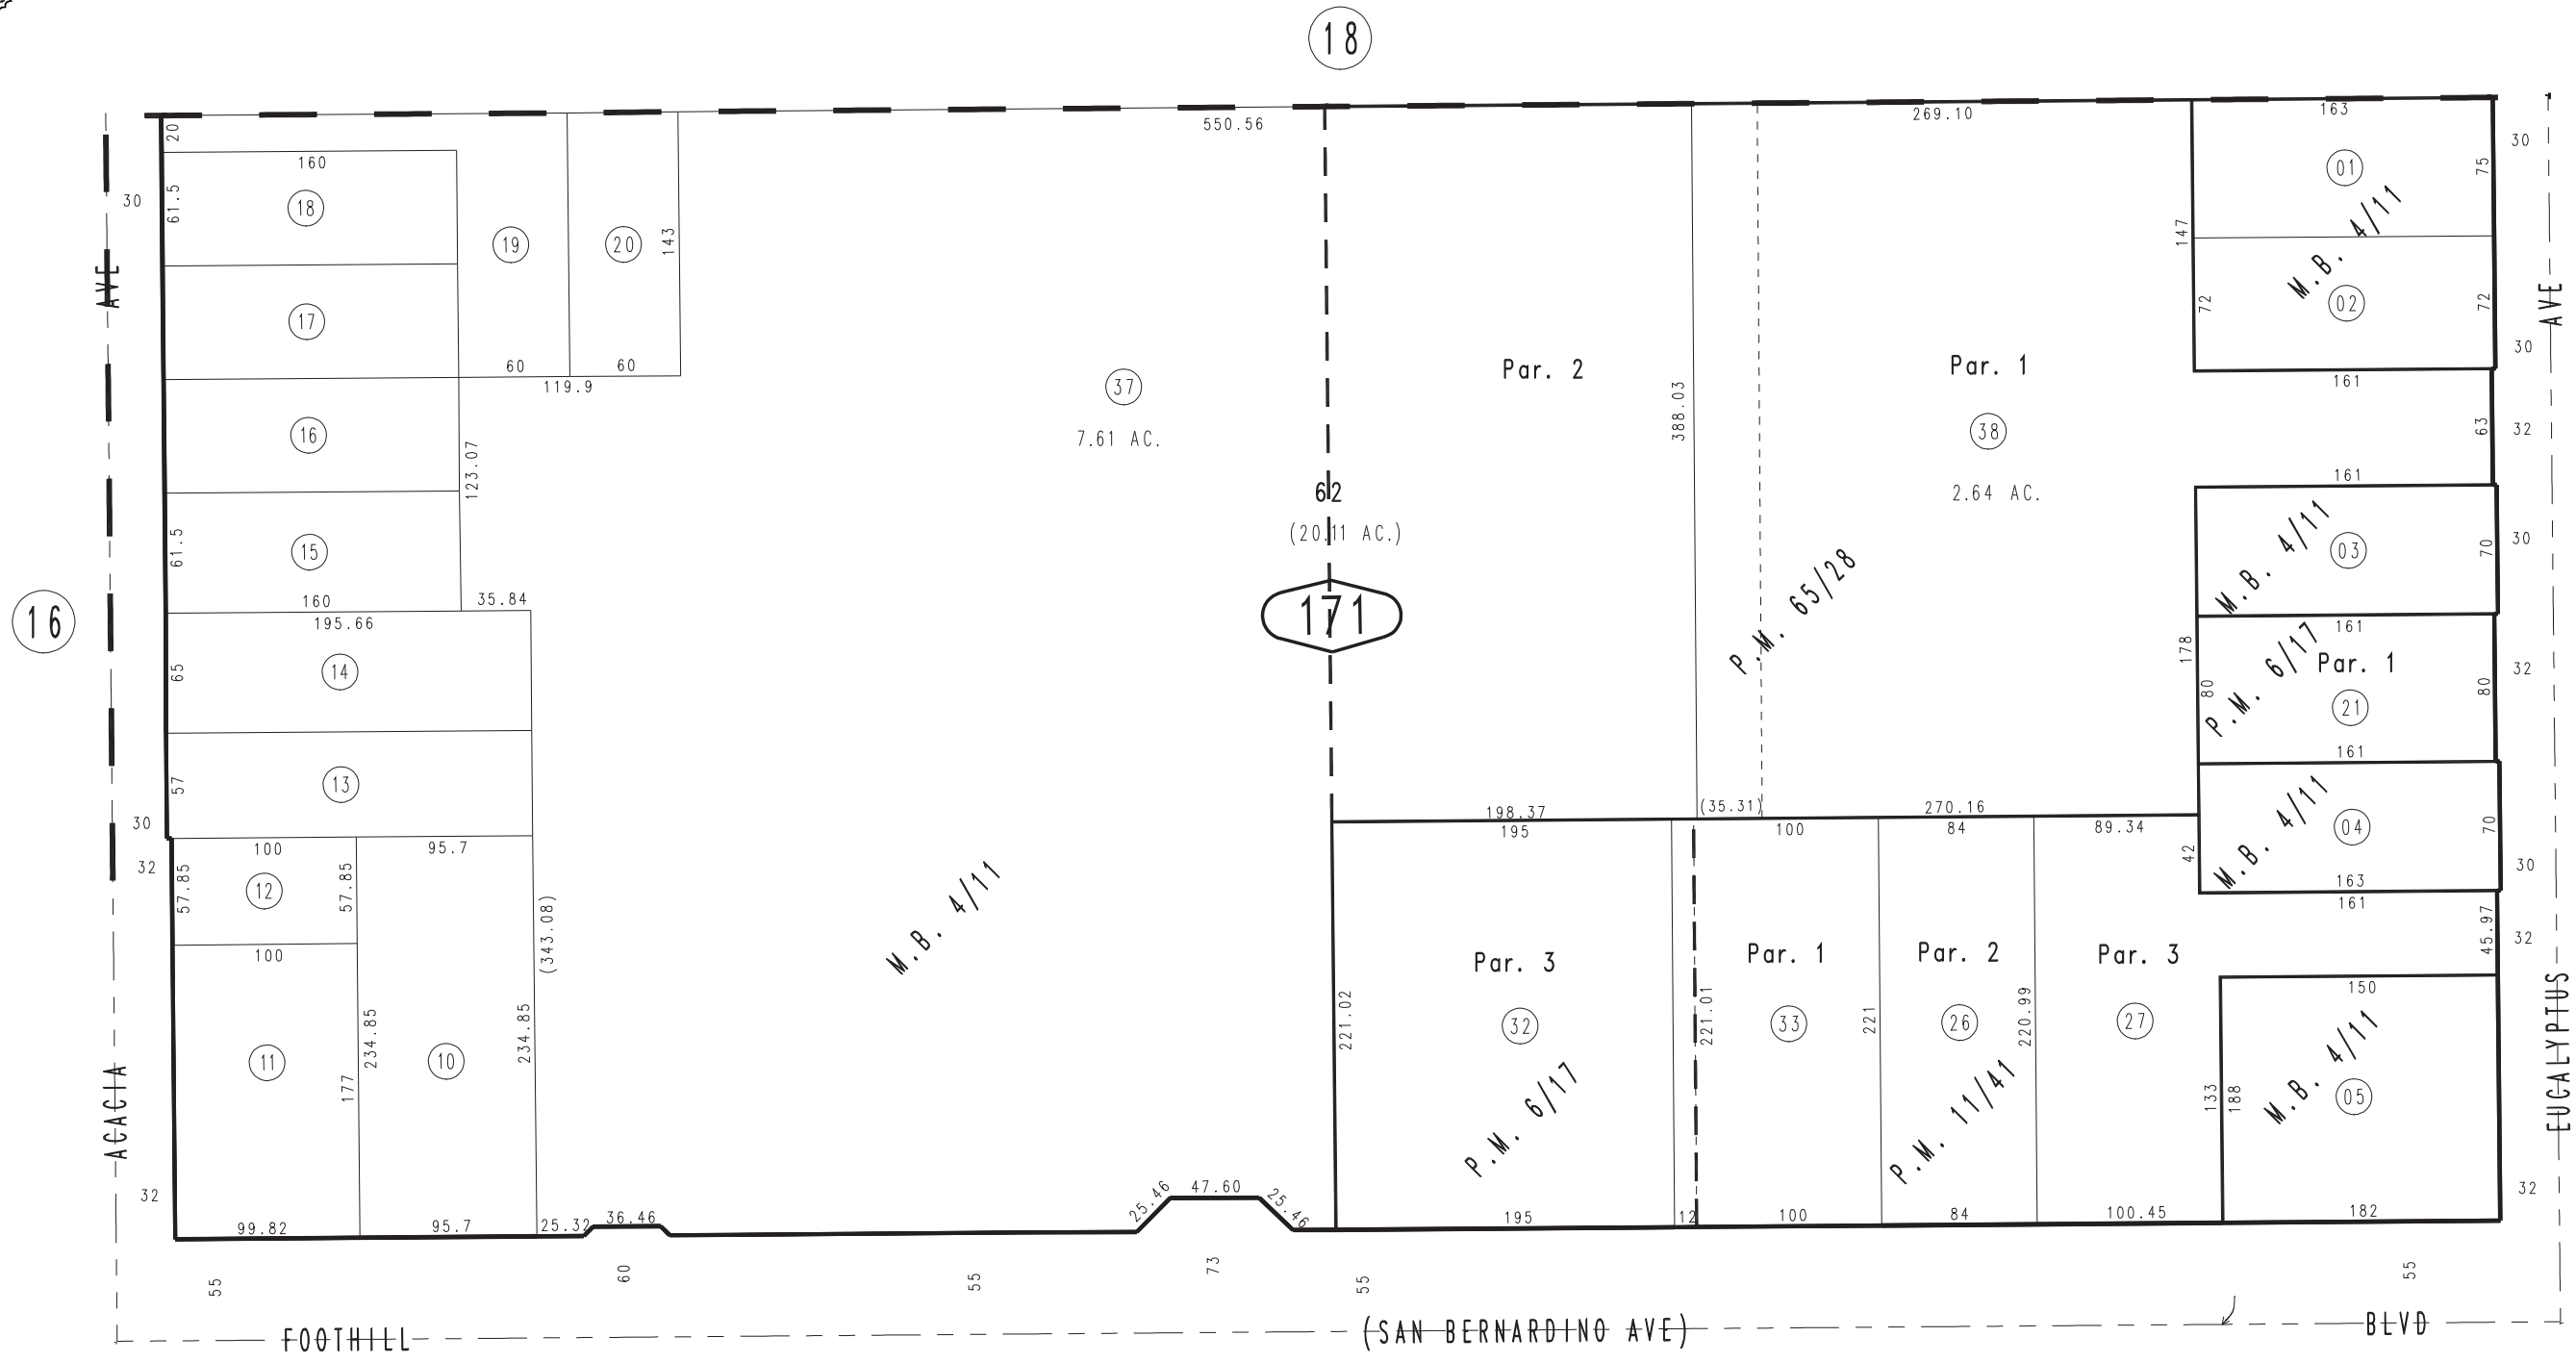

THIS MAP IS FOR THE PURPOSE OF AD VALOREM TAXATION ONLY.

Town of Rialto & Adj. Subs. M.B. 4/11

City of Rialto
Tax Rate Area
6111

0133 - 17

16

18

39

0130
06