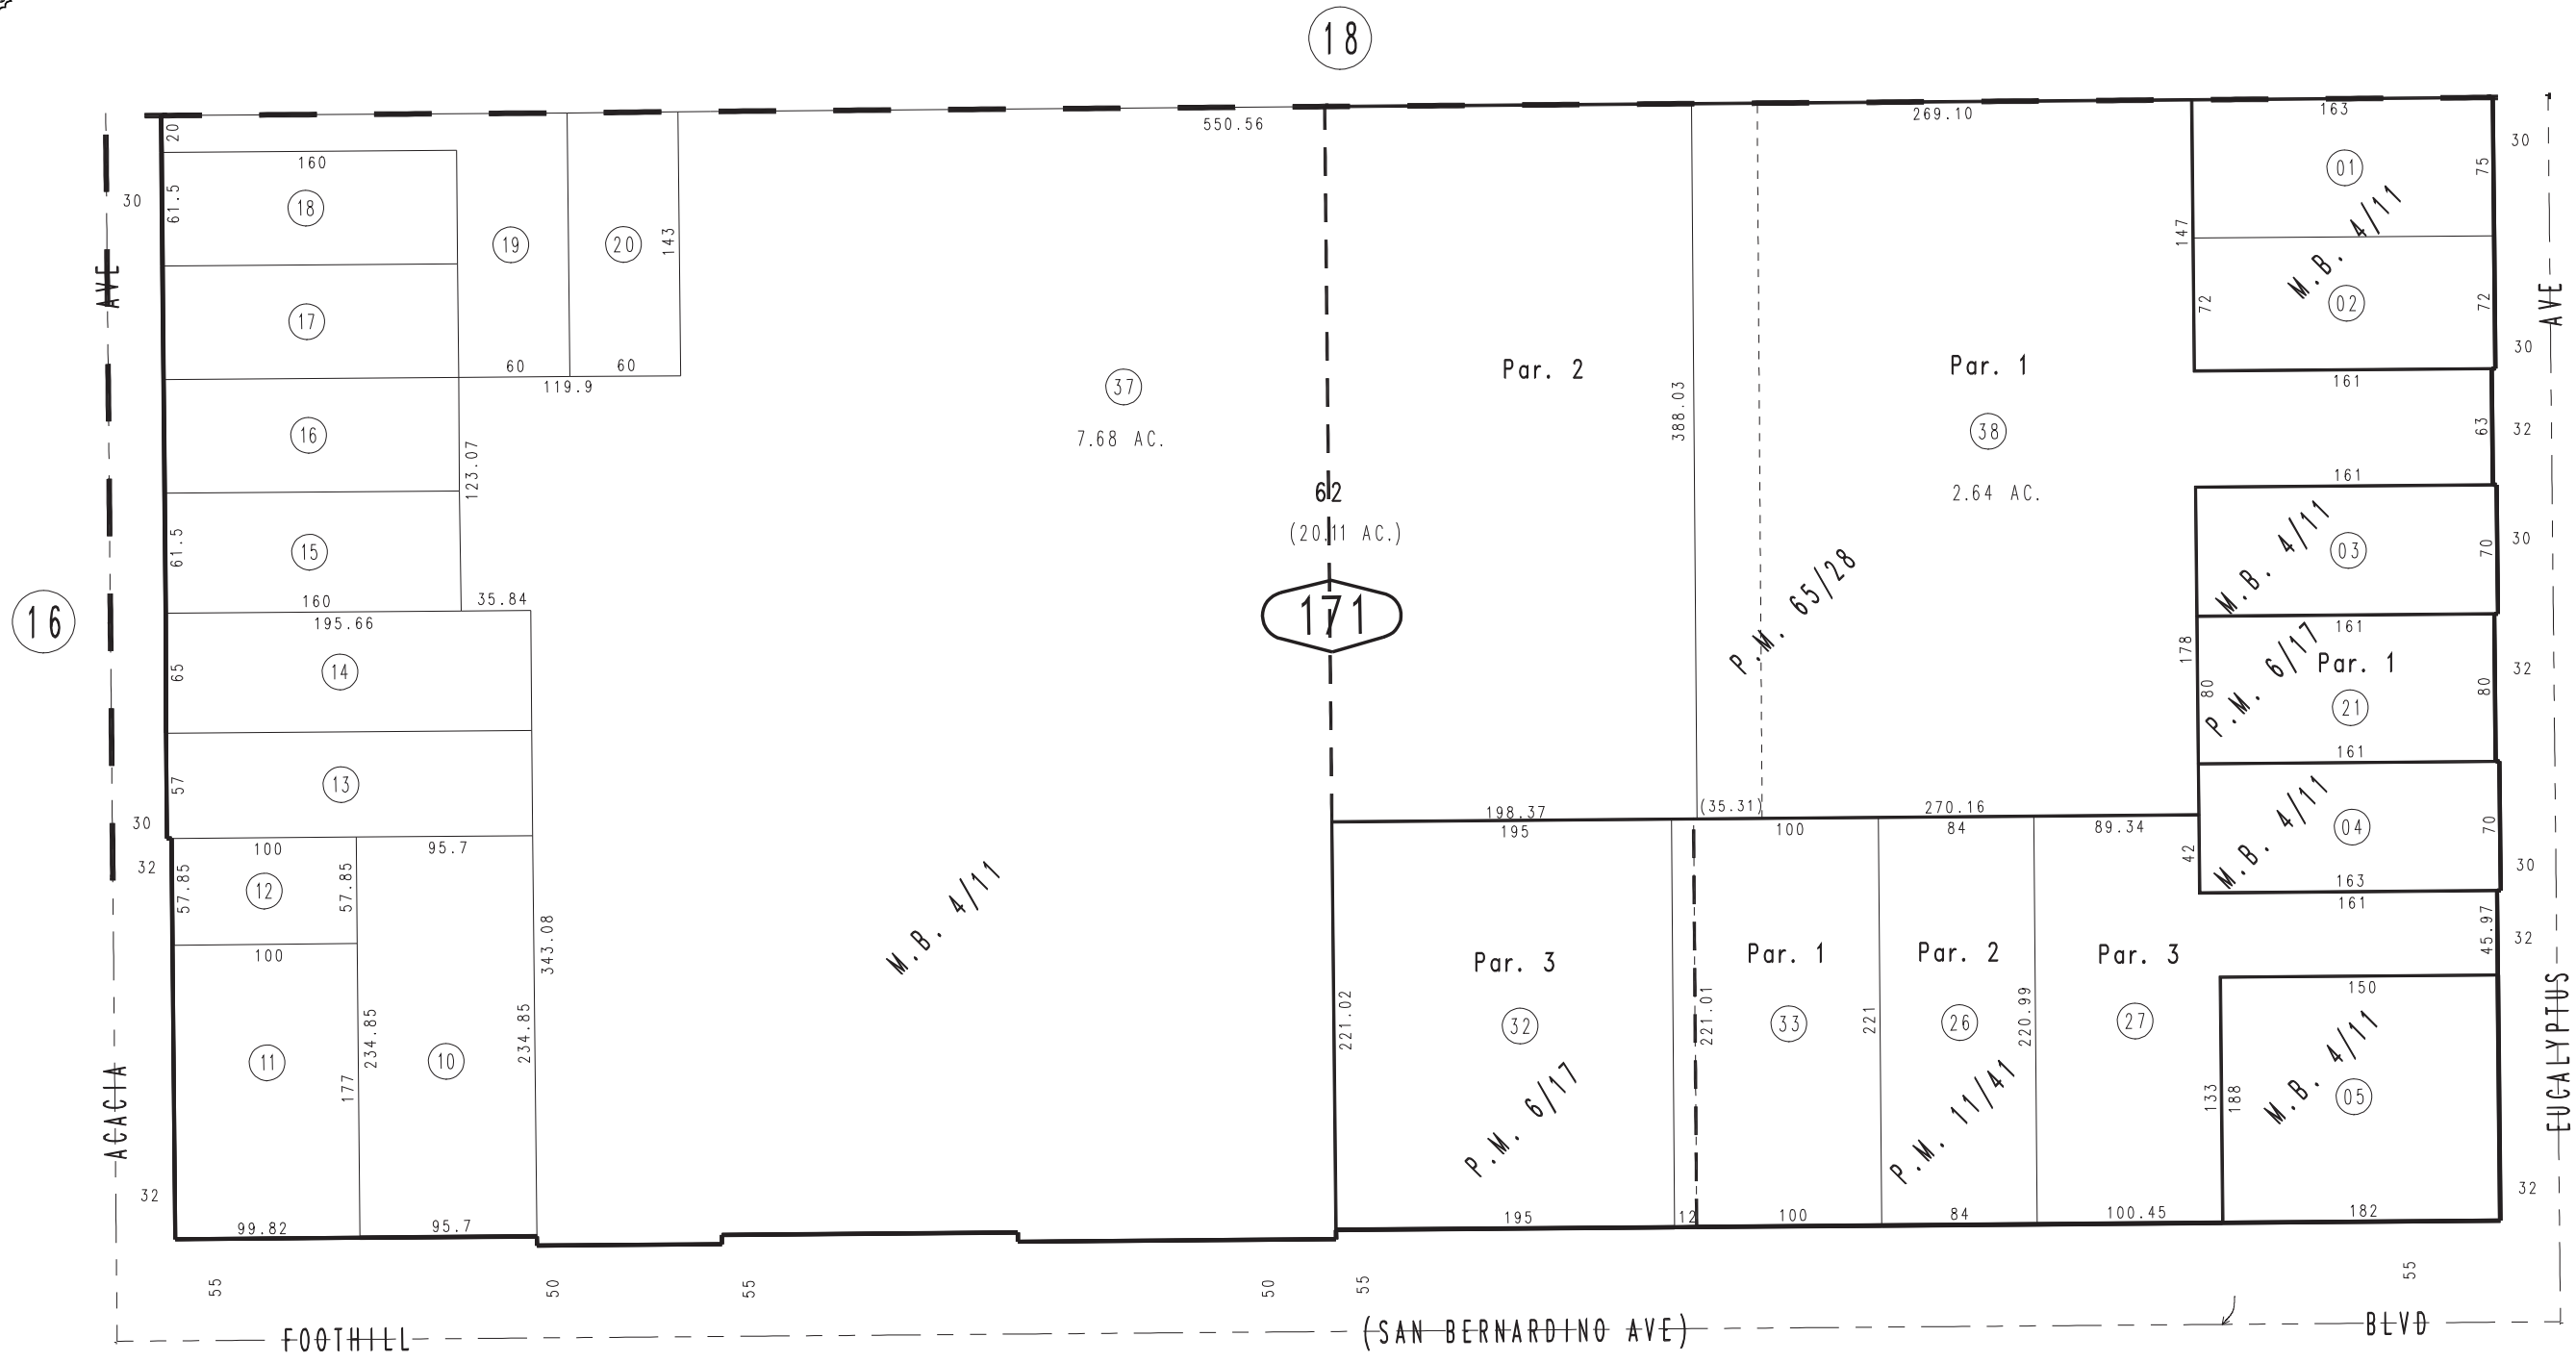

THIS MAP IS FOR THE PURPOSE
OF AD VALOREM TAXATION ONLY.

Town of Rialto & Adj. Subs. M.B. 4/11

City of Rialto
Tax Rate Area
6111

0133 - 17

0130
06