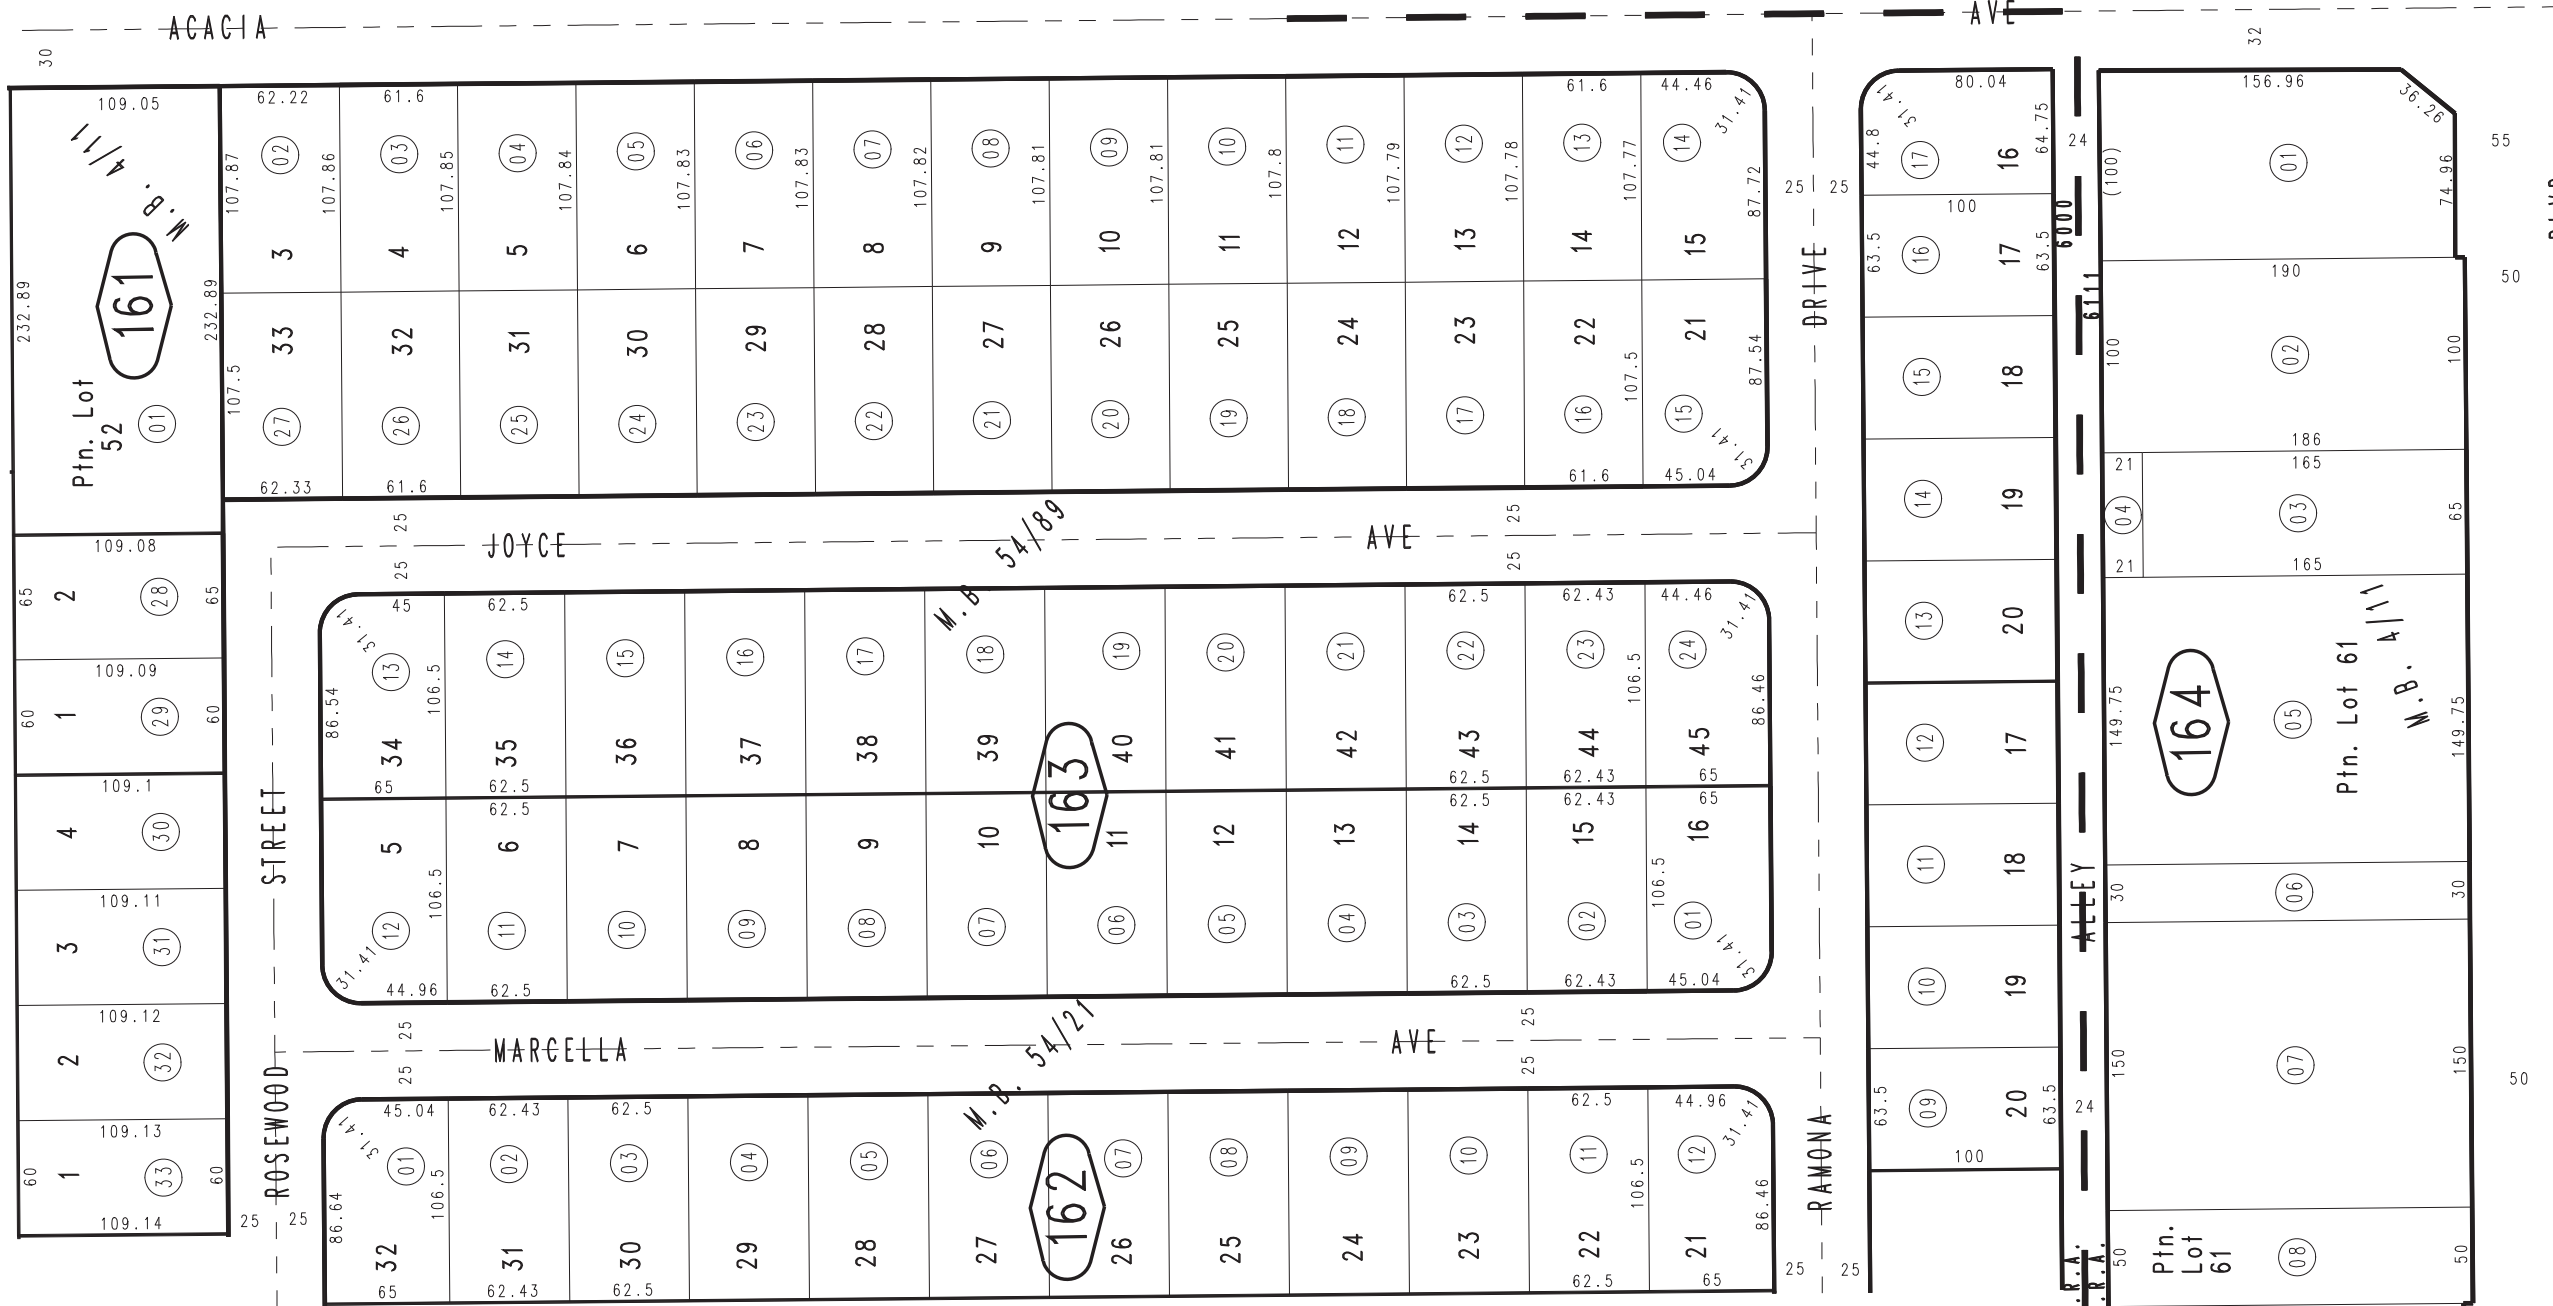

THIS MAP IS FOR THE PURPOSE
OF AD VALOREM TAXATION ONLY.

Ptn. Town of Rialto & Adj. Subs. M.B. 4/11

City of Rialto
Tax Rate Area
6000,6111

0133 - 16

14

18

17

0130
05