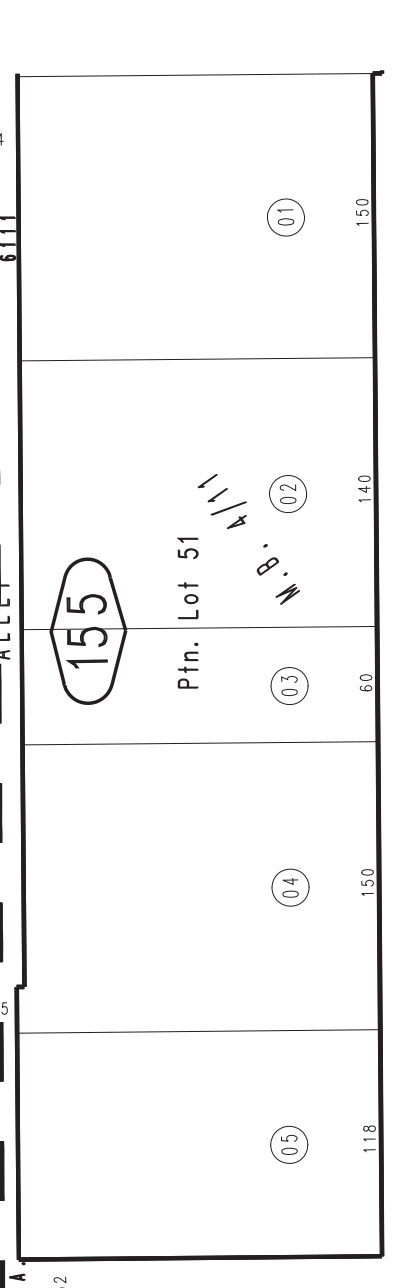

THIS MAP IS FOR THE PURPOSE
OF AD VALOREM TAXATION ONLY.

Ptn. Town of Rialto & Adj. Subs.
M.B. 4/11

City of Rialto
Tax Rate Area
6000,6111

0133 - 15

14

ROSEWOOD STREET (OREN) (DRIVE)

SAGE AVE OAKDALE AVE RAMONA DRIVE

RAMONA DRIVE

FOOTHILL BLVD (SAN BERNARDINO-AVE)

0127 / 53

0127 / 60

0130 / 05