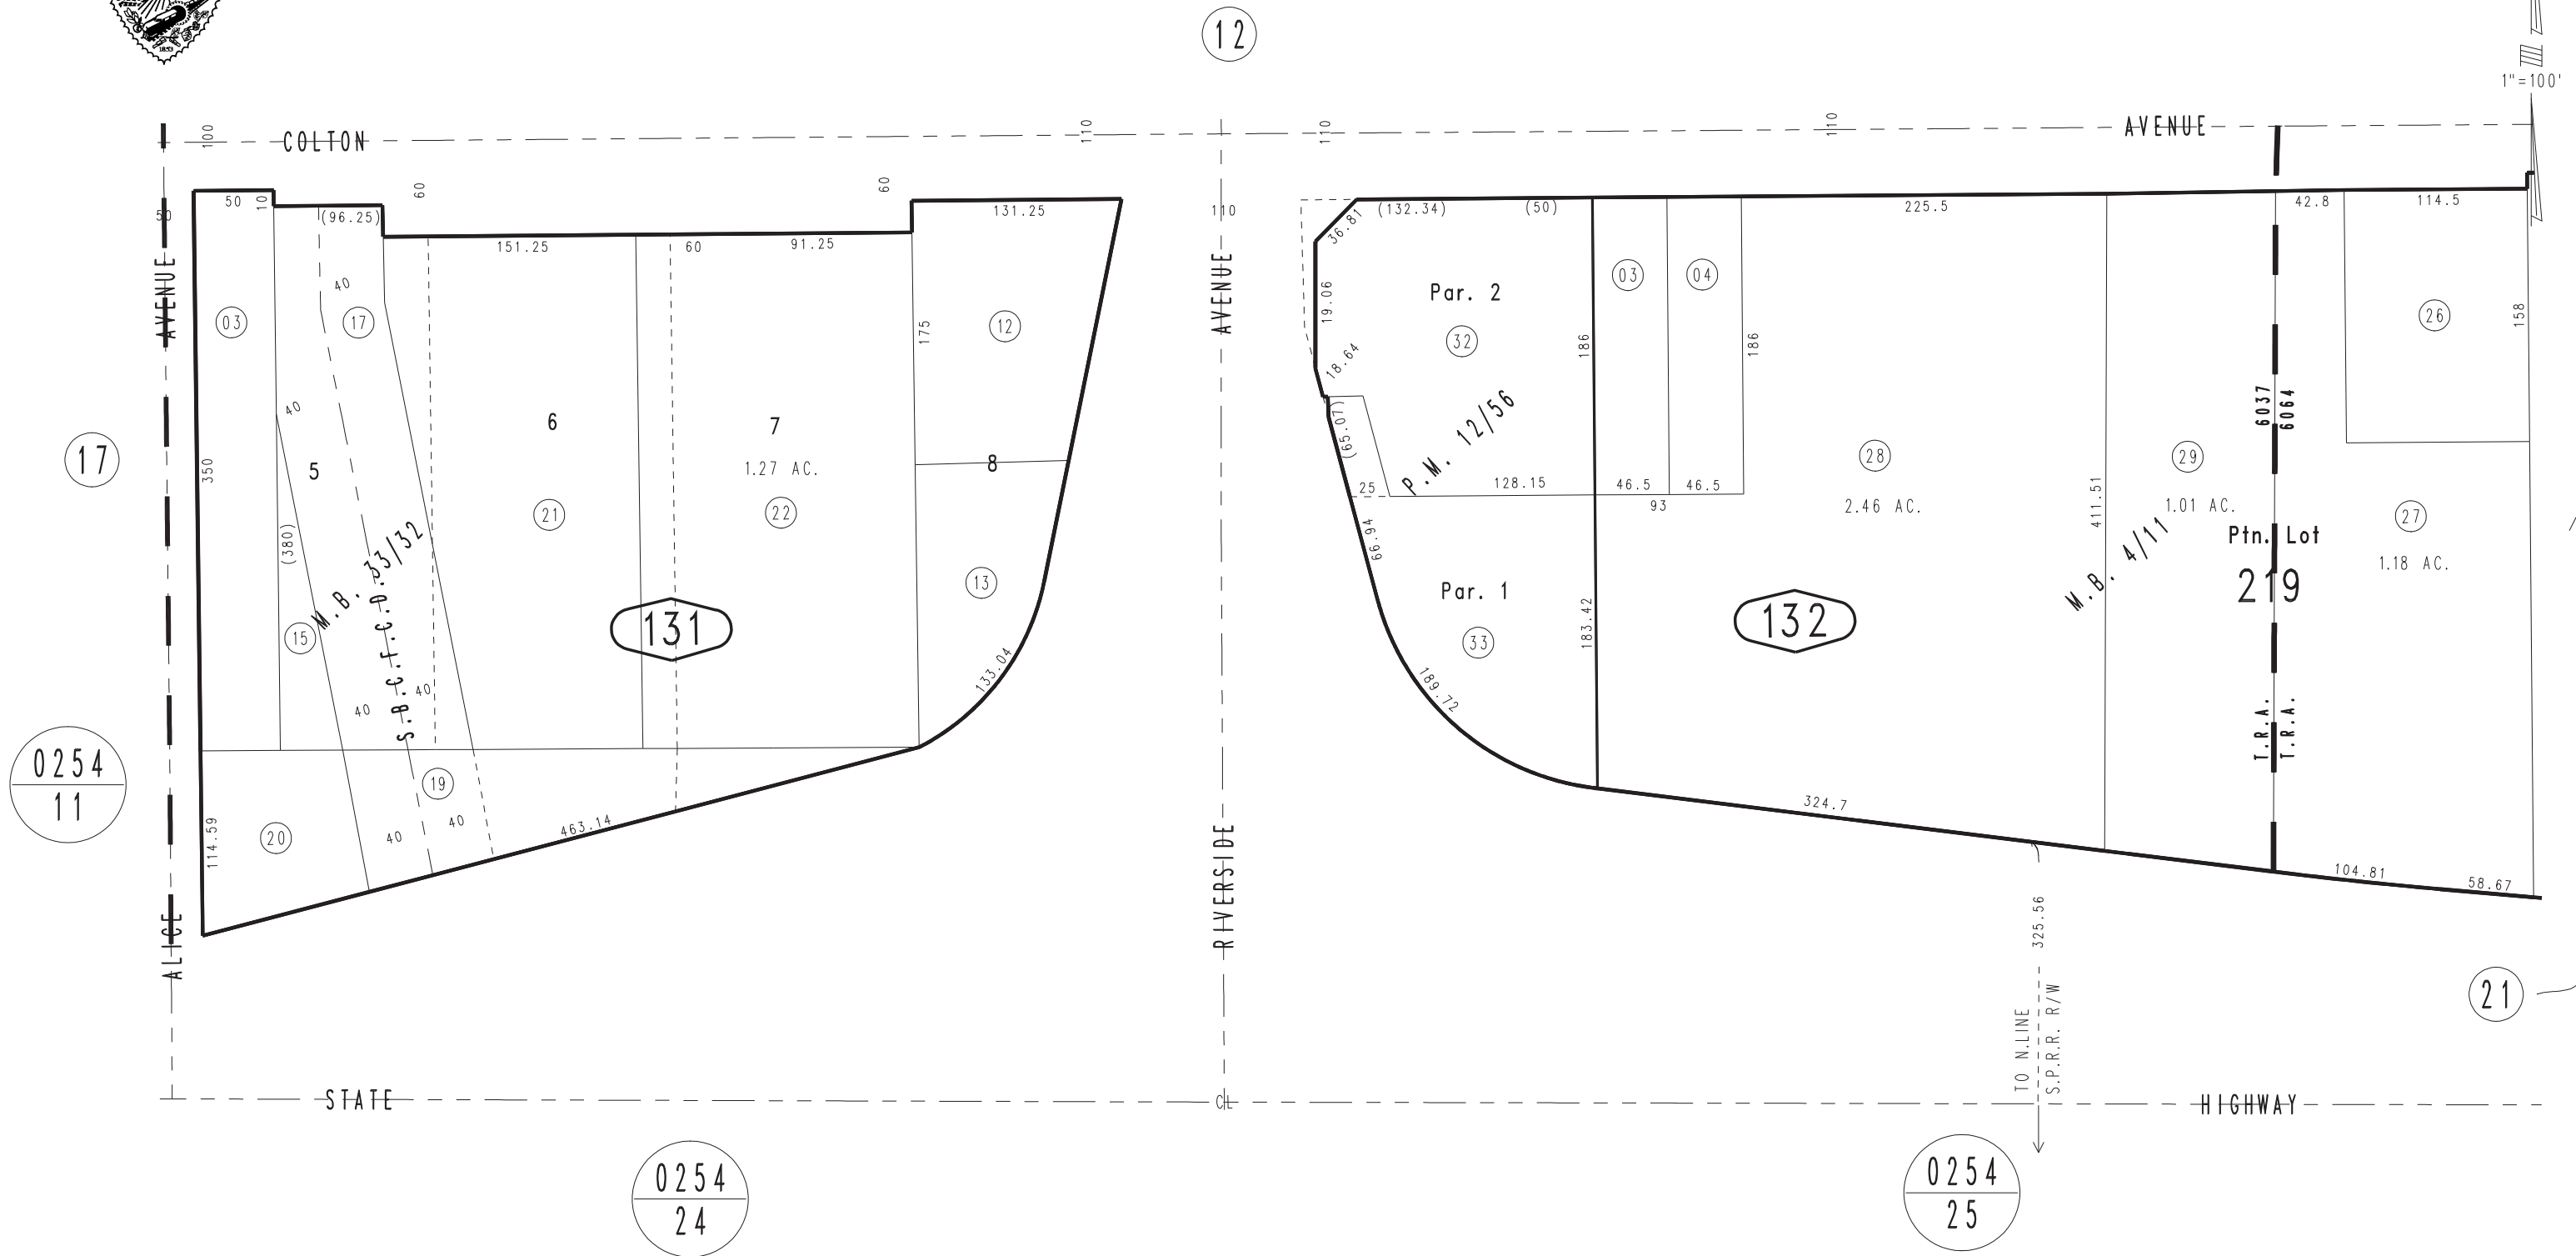

THIS MAP IS FOR THE PURPOSE
OF AD VALOREM TAXATION ONLY.

Ptn. Town of Rialto & Adj. Subs., M.B. 4/11
Ptn. Tract No. 2300, M.B. 33/32

City of Rialto
Tax Rate Area
6037,6064

0132 - 13

1" = 100'

0254
11

0254
24