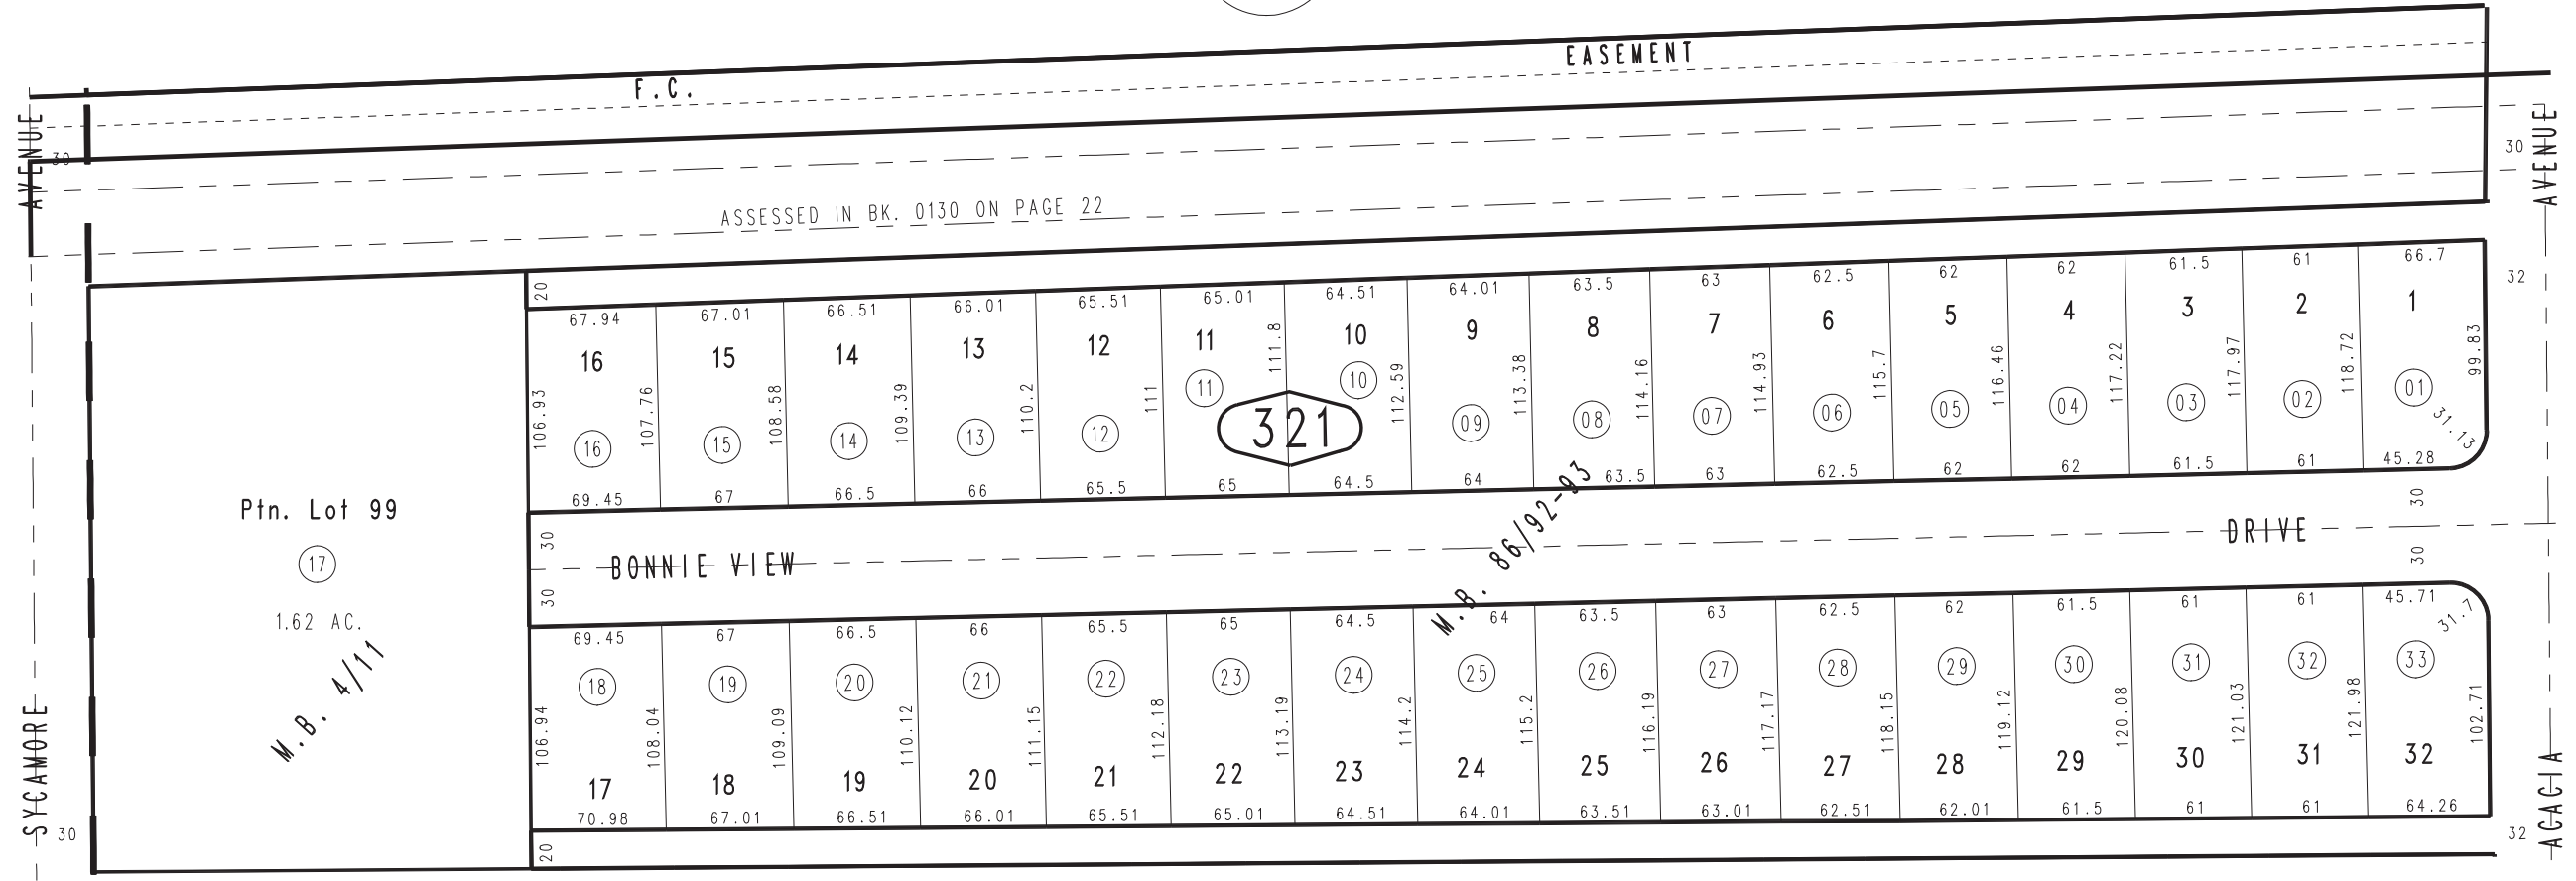

THIS MAP IS FOR THE PURPOSE
OF AD VALOREM TAXATION ONLY.

Town of Rialto & Adj. Subs., M.B. 4/11 Tract No. 6341, M.B. 86/92-93

City of Rialto
Tax Rate Area
6000

0131 - 32

0130
33

34

03