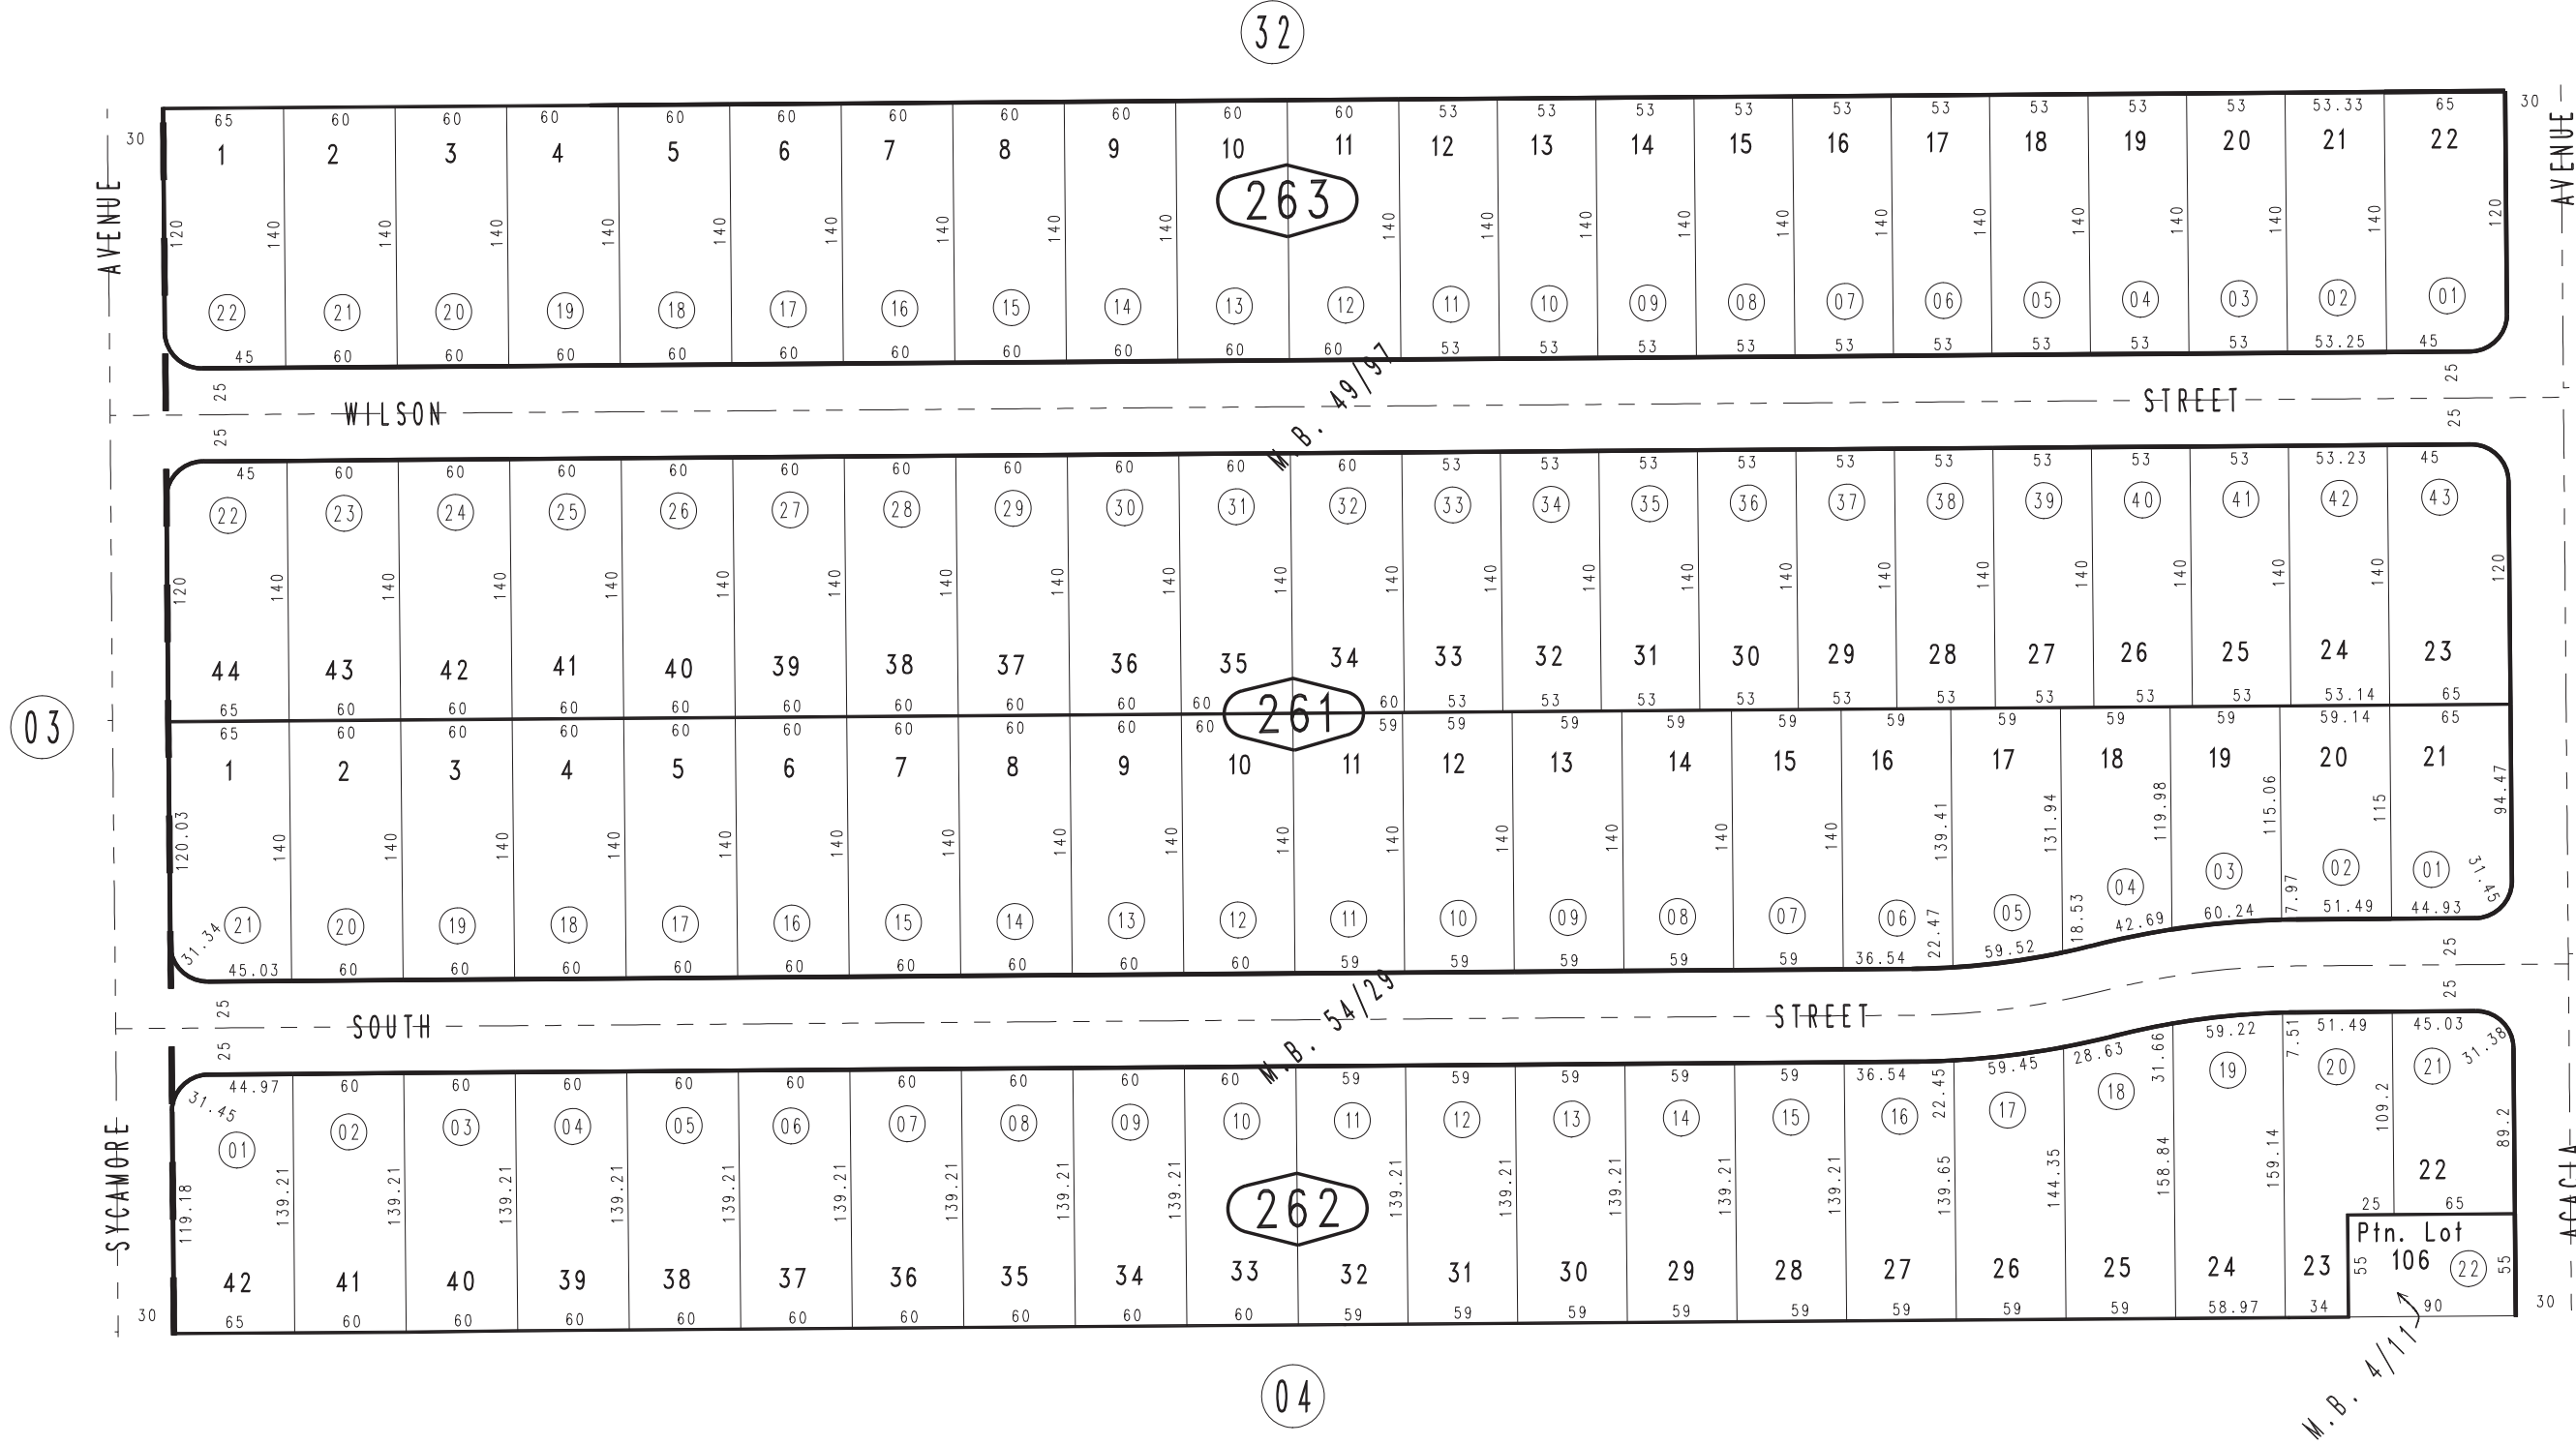

THIS MAP IS FOR THE PURPOSE OF AD VALOREM TAXATION ONLY.

Tract No. 3831, Sycamore Park M.B. 49/97

City of Rialto
Tax Rate Area
6000

0131 - 26

REVISED