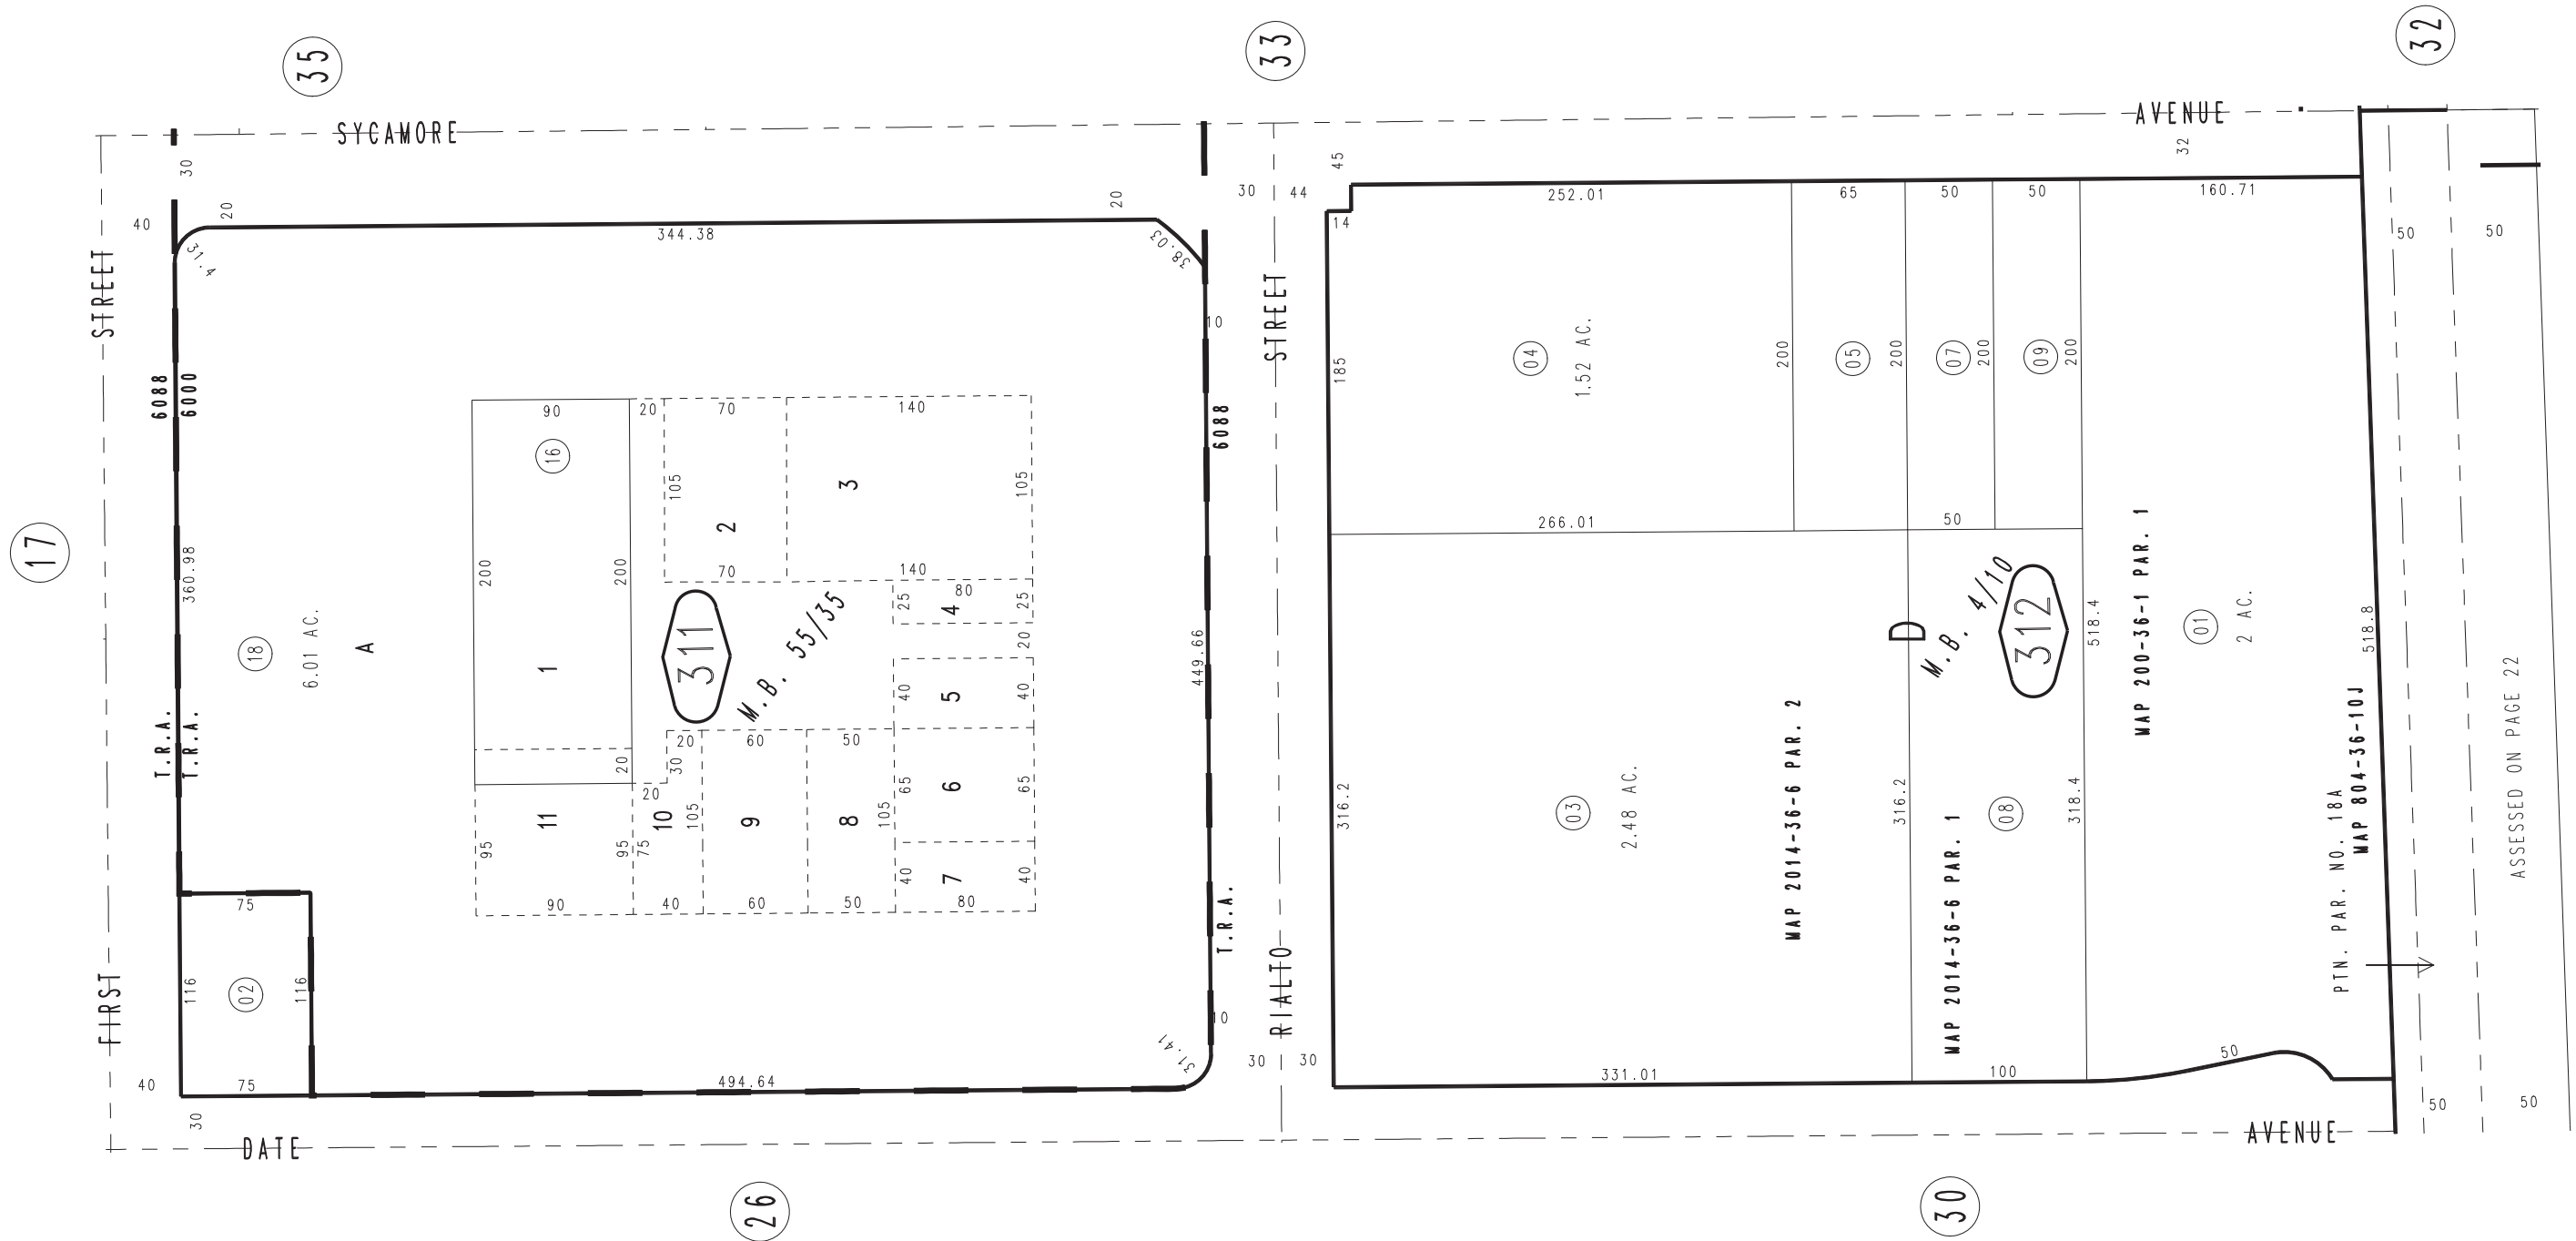

THIS MAP IS FOR THE PURPOSE
OF AD VALOREM TAXATION ONLY.

Town of Rialto M.B. 4/10

City of Rialto
Tax Rate Area
6000 6088

0130 - 31

0131
03

ASSESSED ON PAGE 22