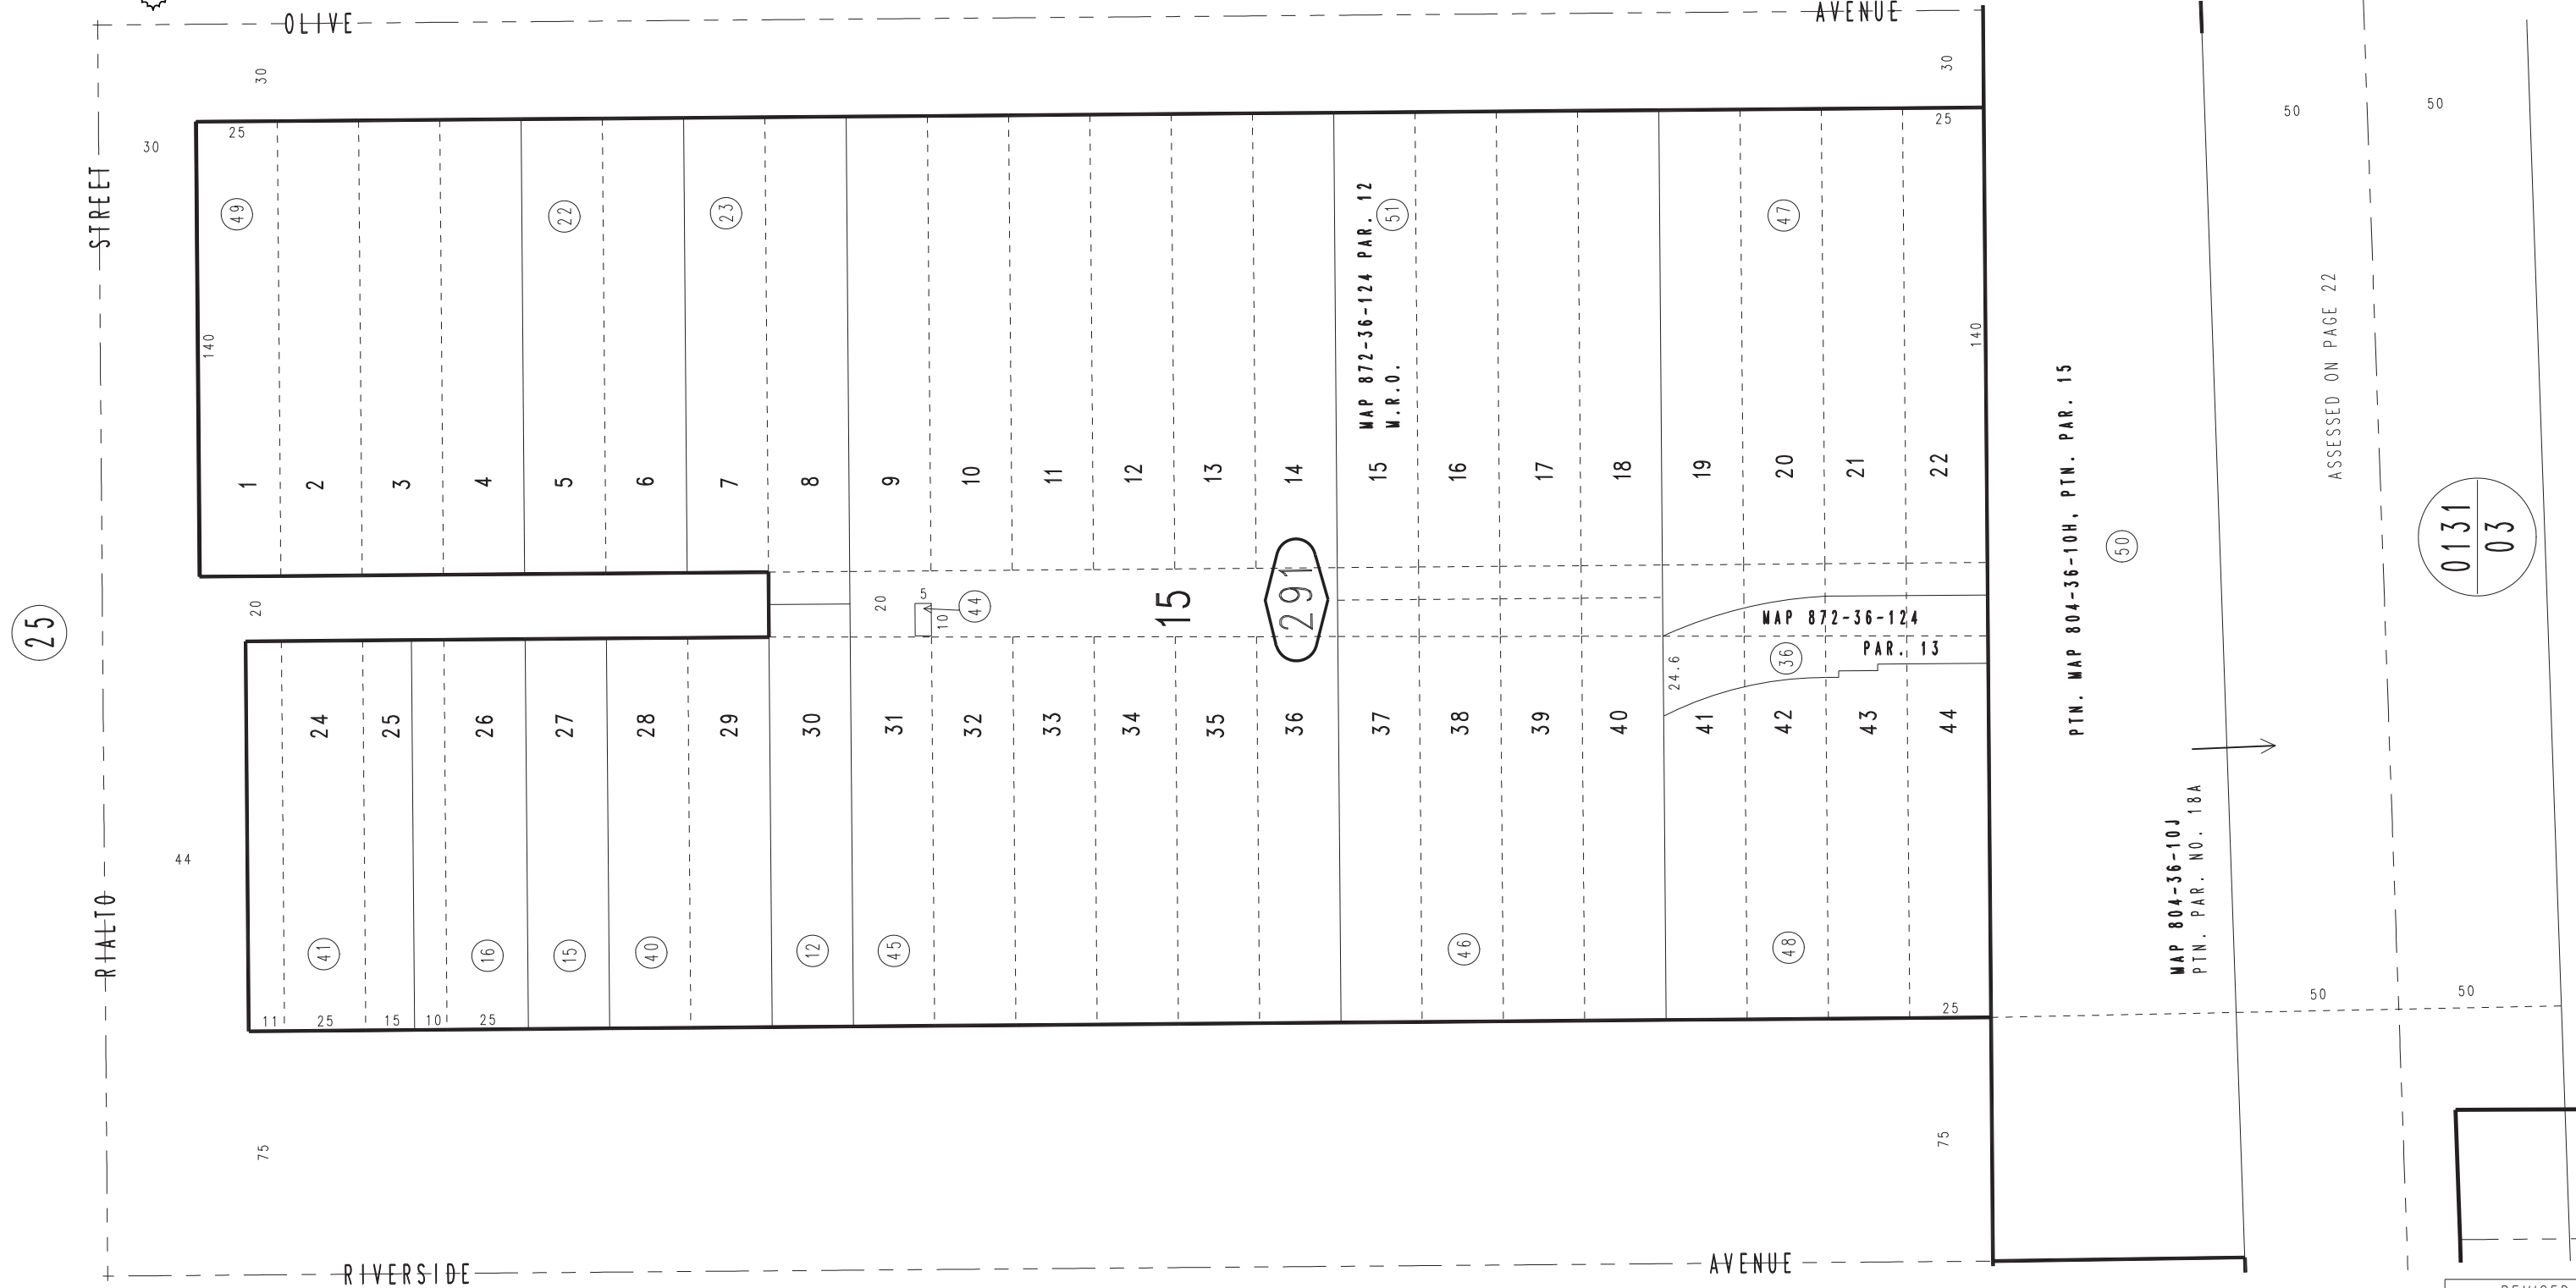

THIS MAP IS FOR THE PURPOSE
OF AD VALOREM TAXATION ONLY.

Town of Rialto M.B. 4/10

City of Rialto
Tax Rate Area
6088

0130 - 29

25

30

28

0131
03