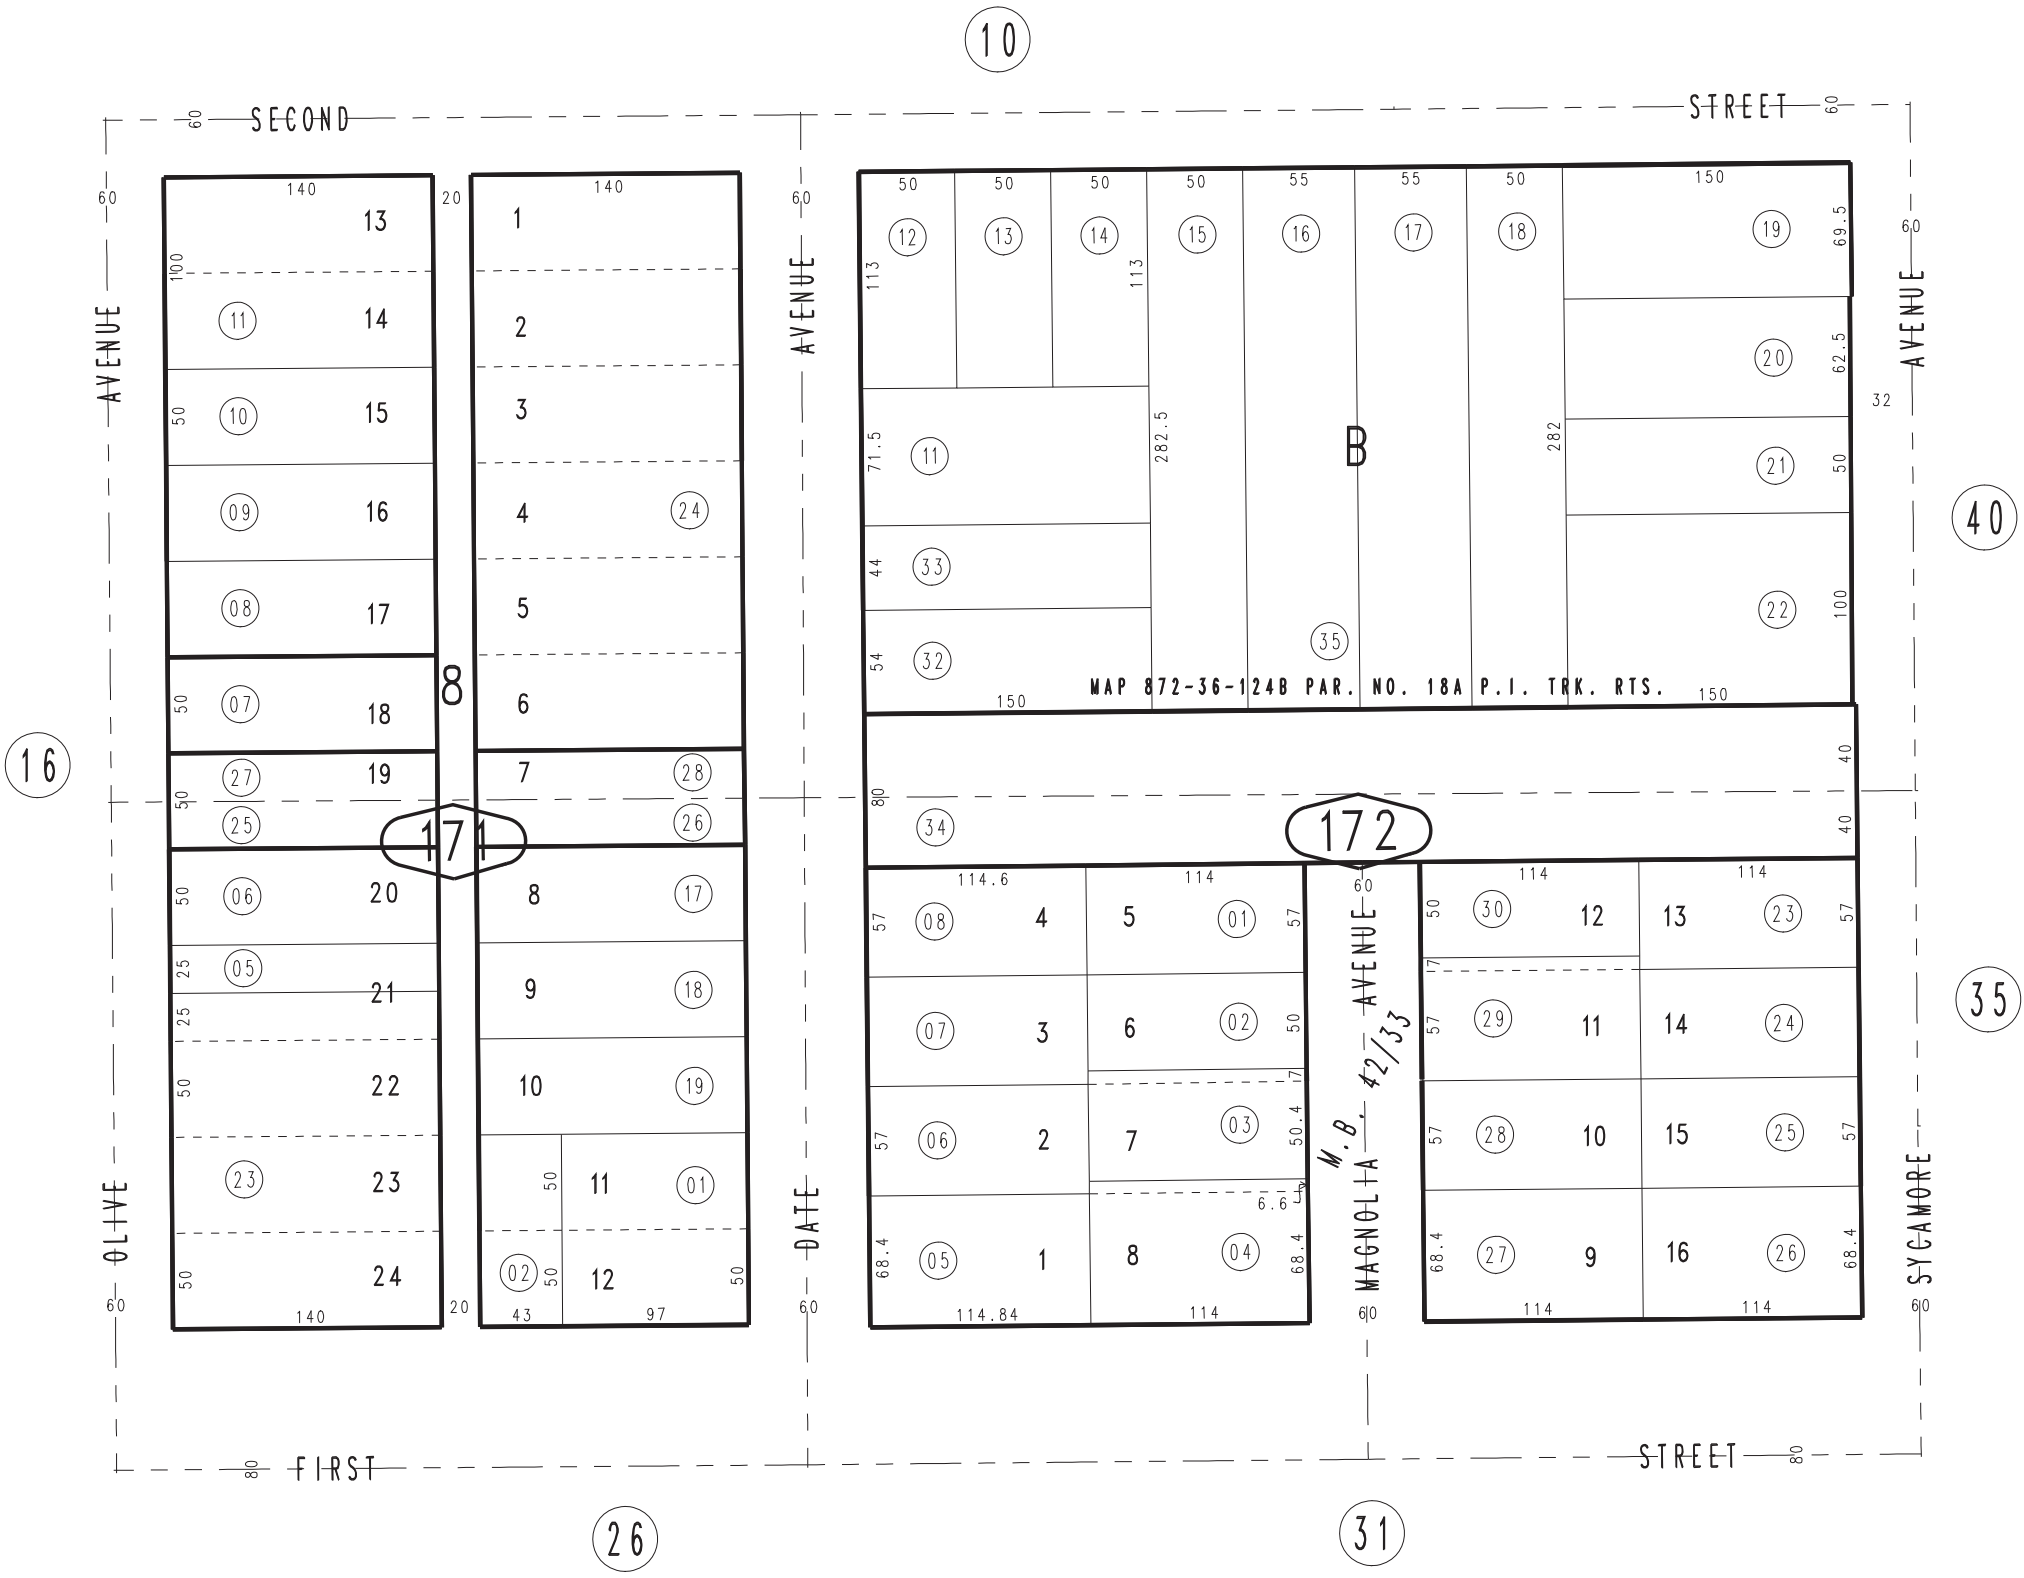

THIS MAP IS FOR THE PURPOSE
OF AD VALOREM TAXATION ONLY.

Town of Rialto M.B. 4/10

City of Rialto
Tax Rate Area
6088

0130 - 17

- 27 MAP 872-36-124 PAR. 9A
P.I. TRK. RTS.
- 28 MAP 872-36-124 PAR. 10A
P.I. TRK. RTS.