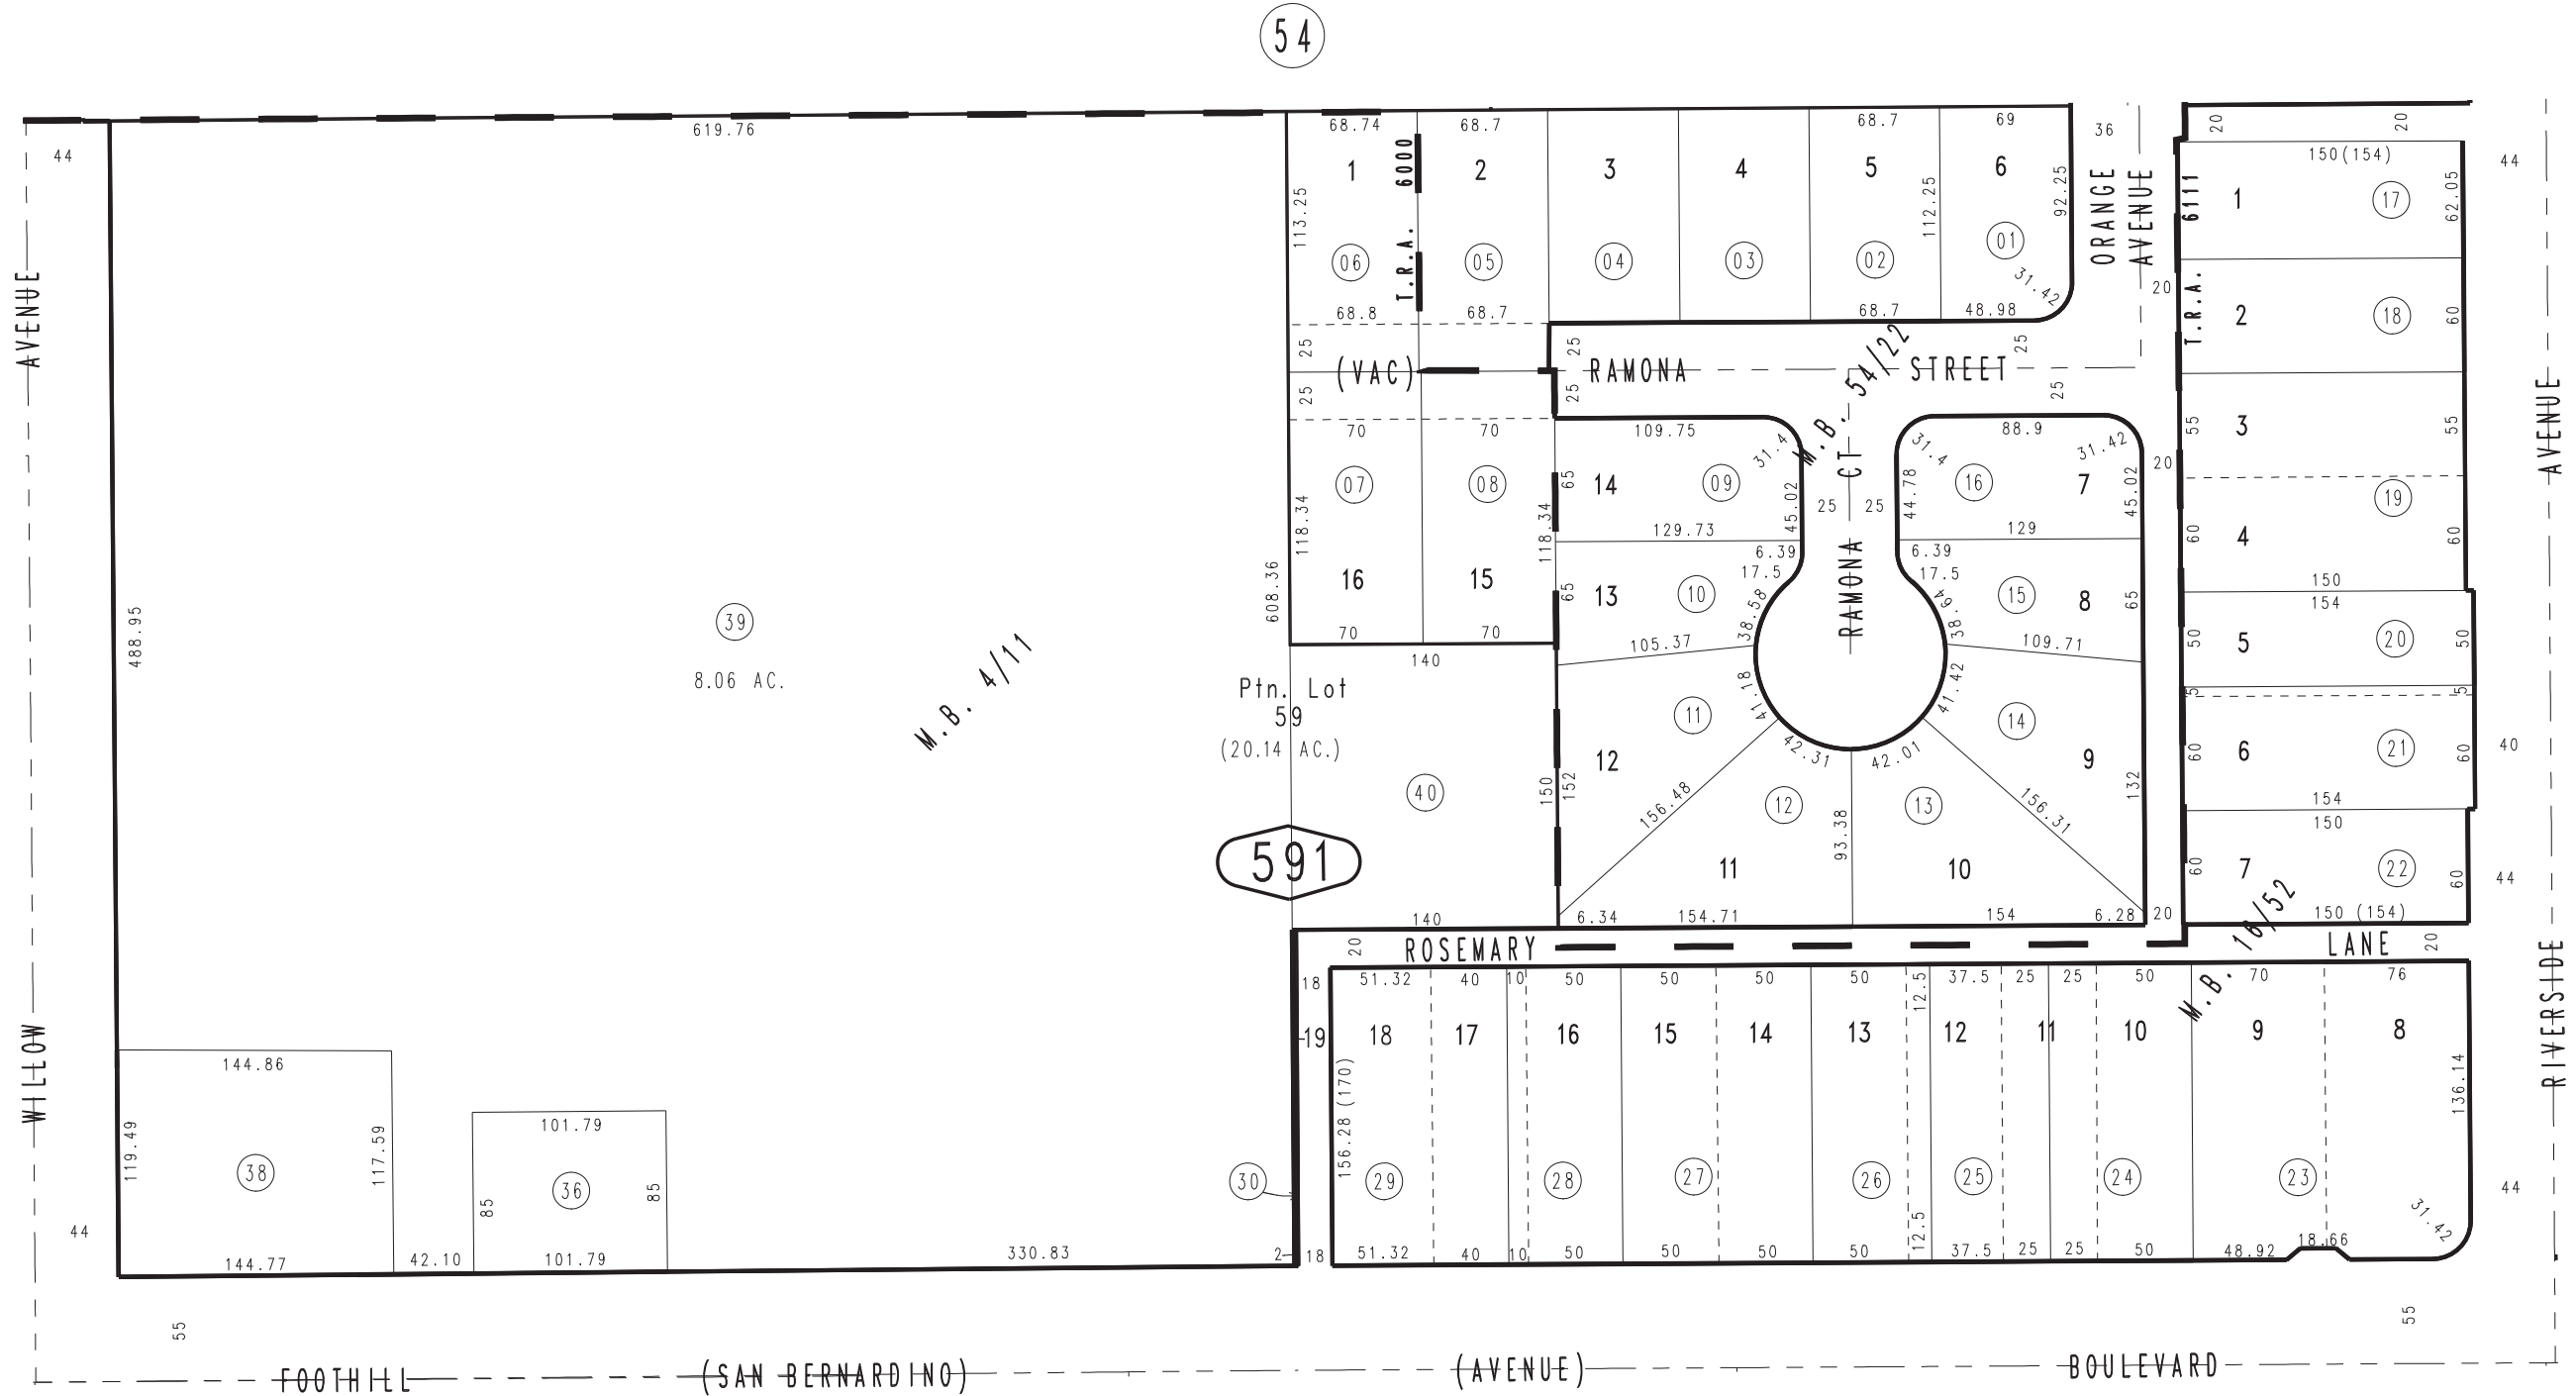

THIS MAP IS FOR THE PURPOSE  
OF AD VALOREM TAXATION ONLY.

Ptn. Town of Rialto & Adj. Subs.  
M.B. 4/11

City of Rialto  
Tax Rate Area  
6000,6111

0127 - 59

58

60

591

0130  
03