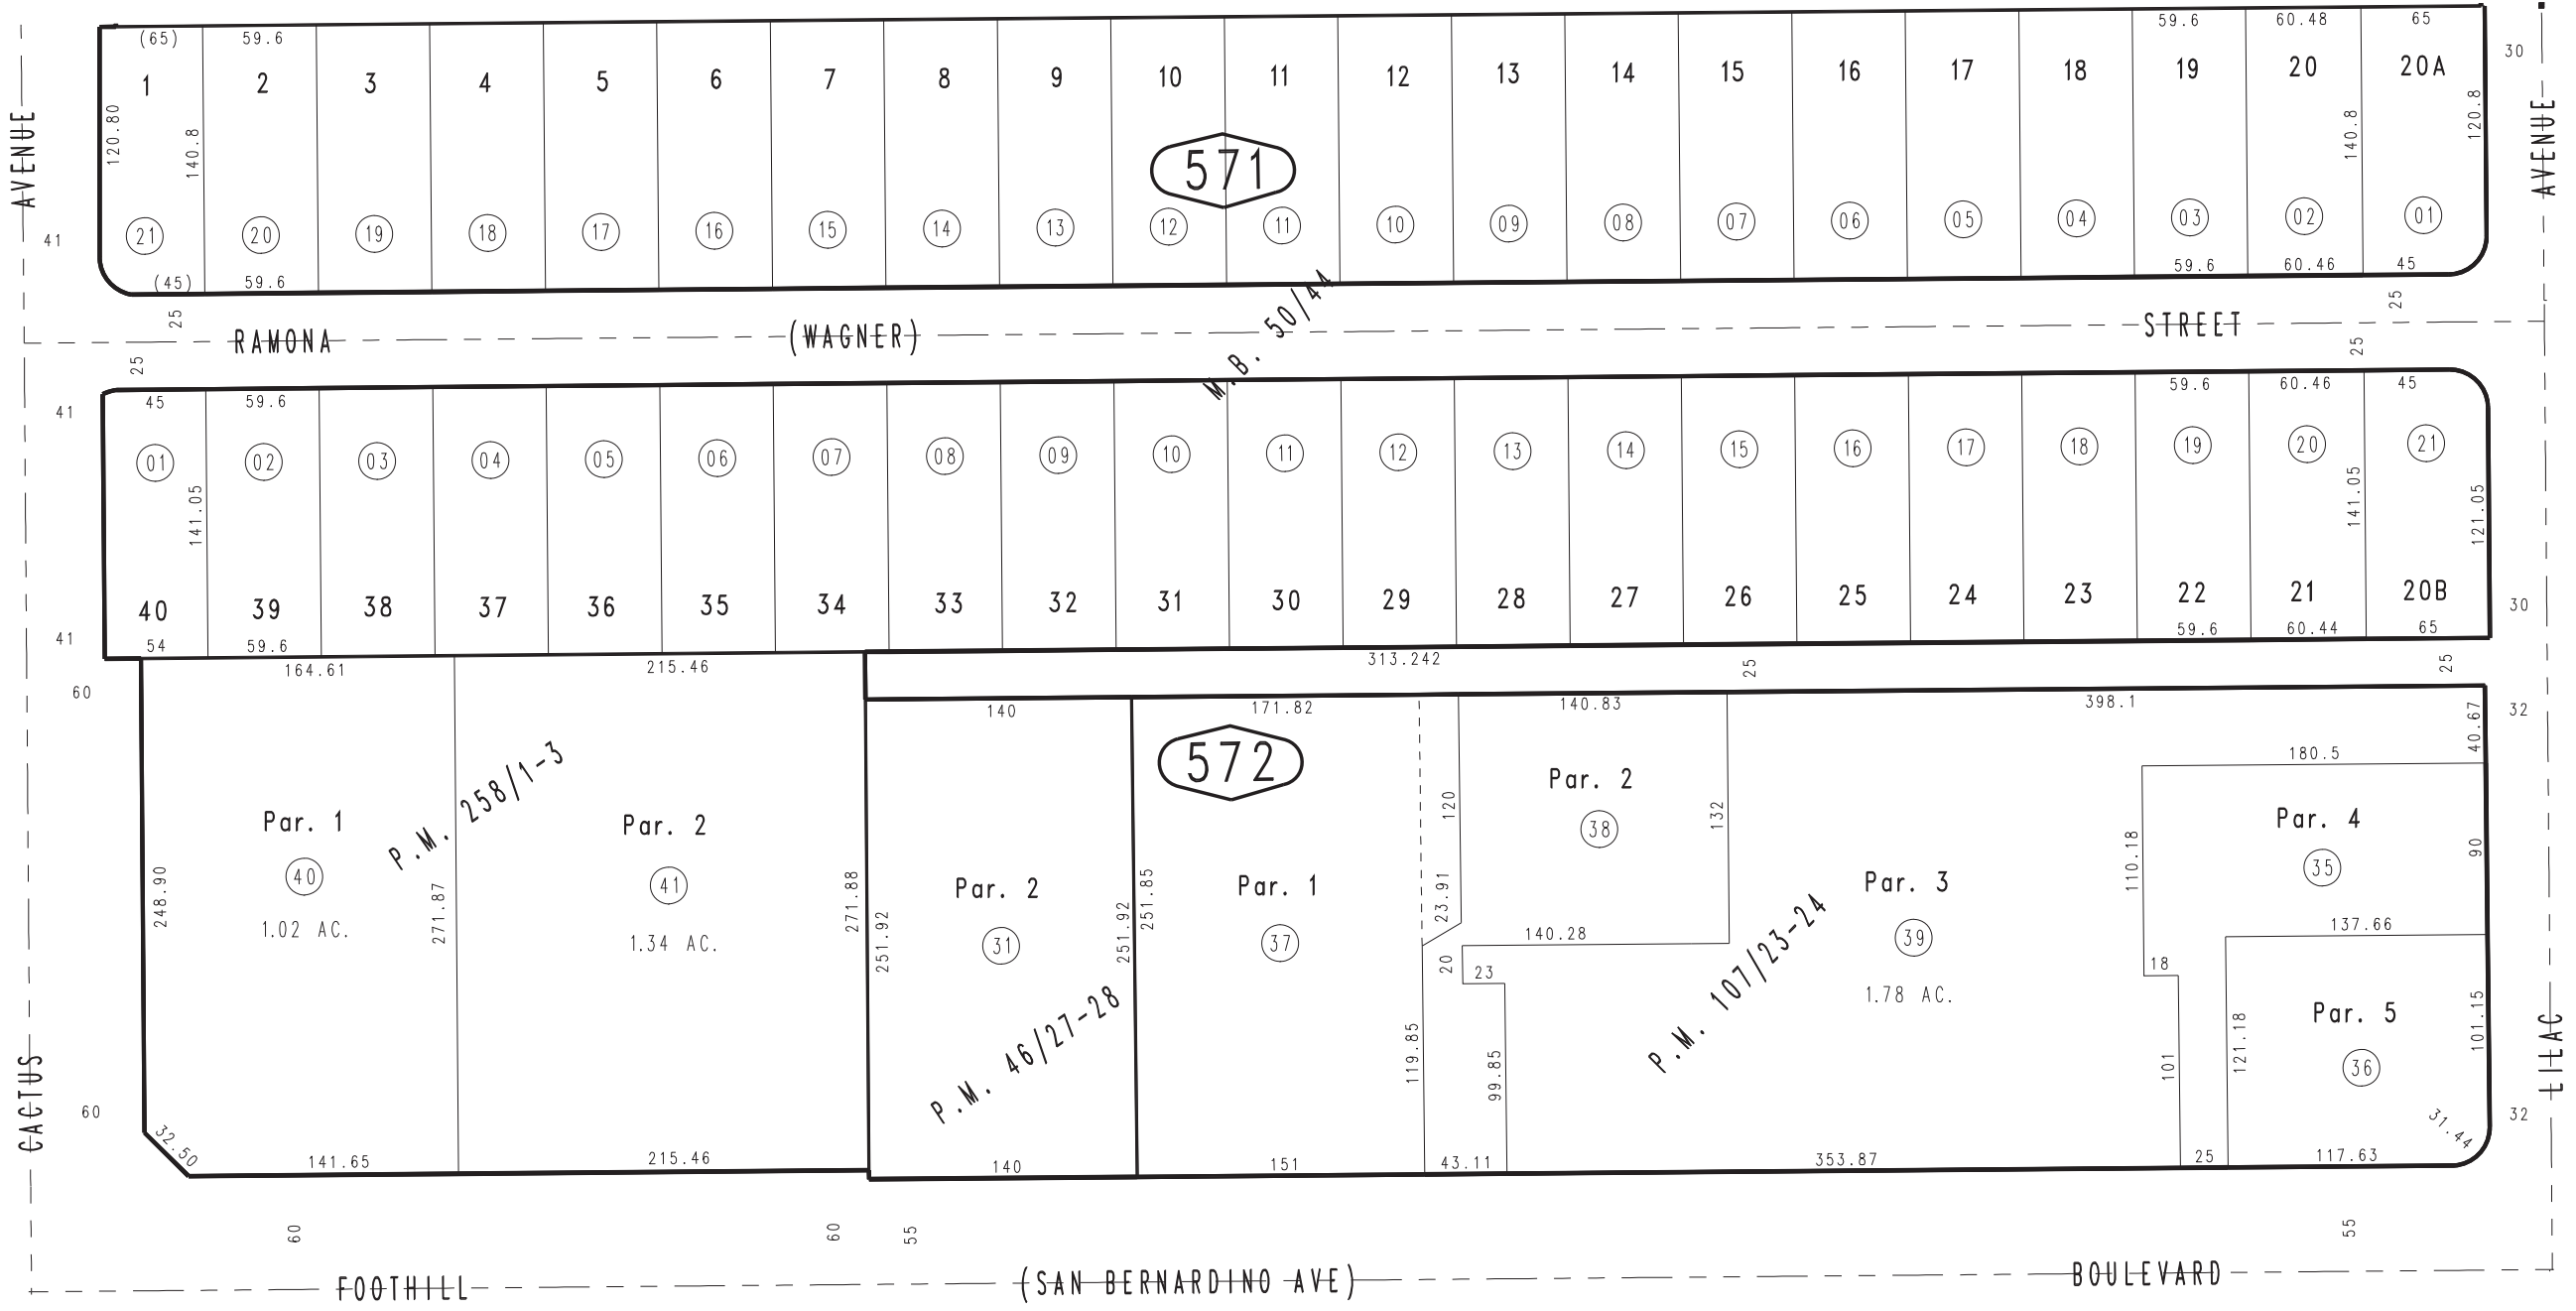

THIS MAP IS FOR THE PURPOSE  
OF AD VALOREM TAXATION ONLY.

# Orange Grove Terrace, Tract No. 3935, M.B. 50/44

City of Rialto  
Tax Rate Area  
6111

0127 - 57

56

0128  
36

58

0130  
01