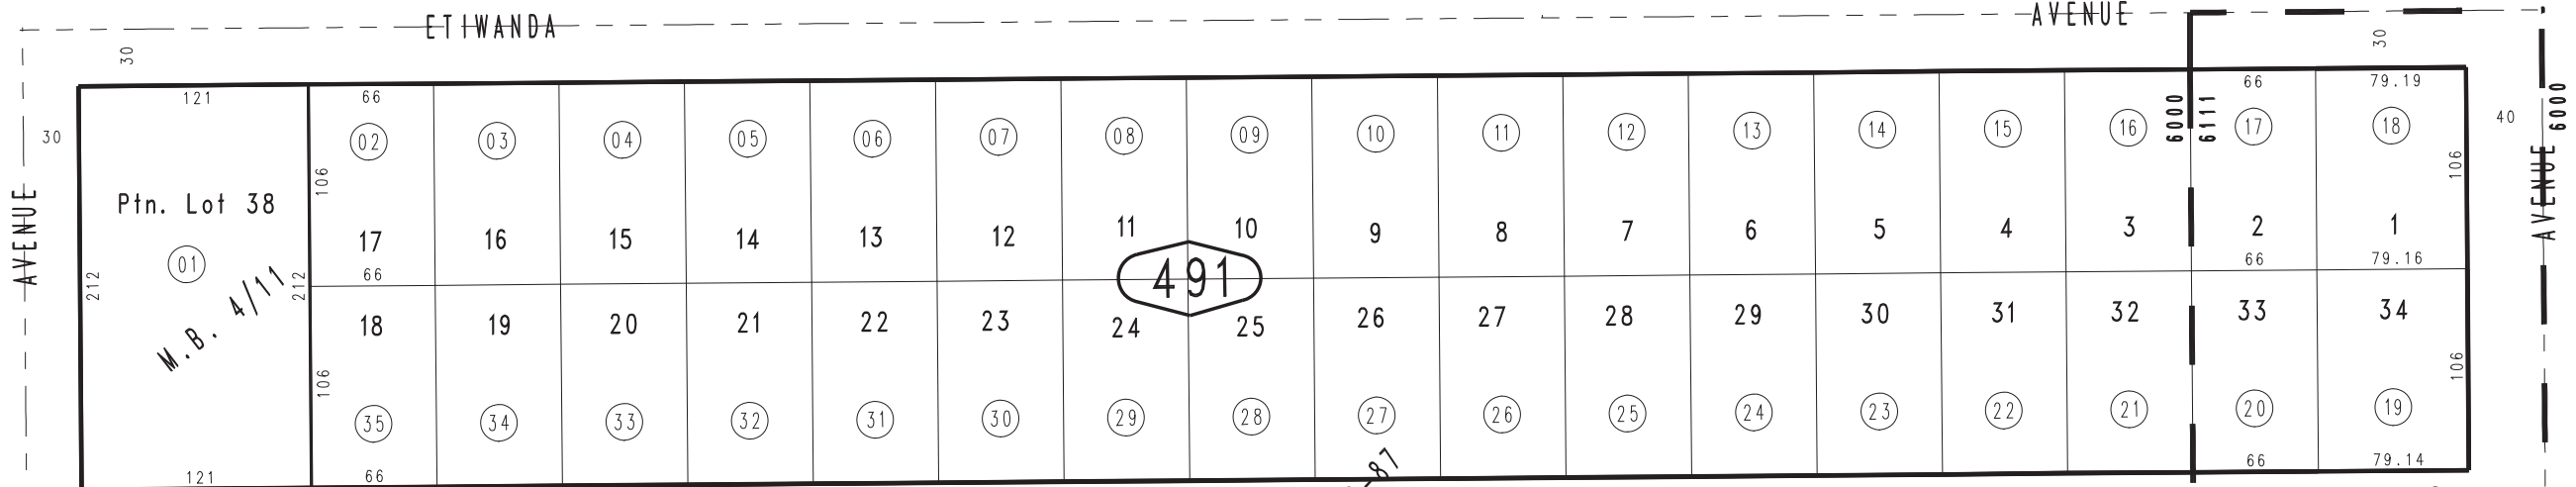

THIS MAP IS FOR THE PURPOSE
OF AD VALOREM TAXATION ONLY.

Ptn. Town of Rialto & Adj. Subs. M.B. 4/11

City of Rialto
Tax Rate Area
6000,6111

0127 - 49

42

48

51

50