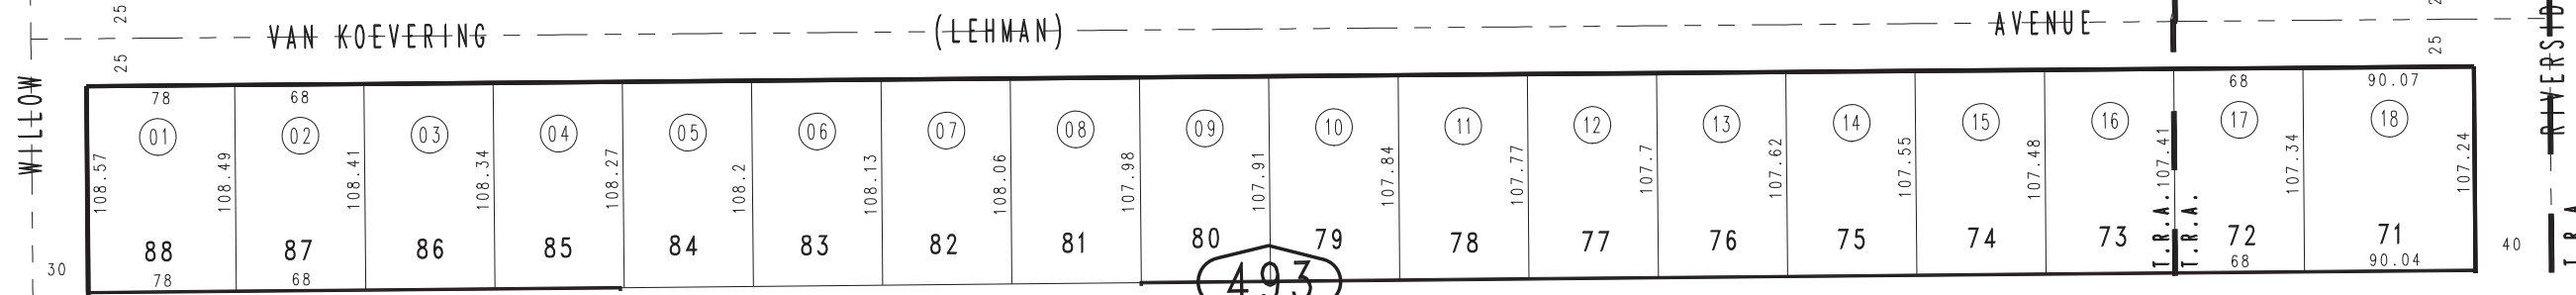

THIS MAP IS FOR THE PURPOSE
OF AD VALOREM TAXATION ONLY.

Ptn. Town of Rialto & Adj. Subs. M.B. 4/11

City of Rialto
Tax Rate Area
6000,6111

0127 - 49

42

48

51

50