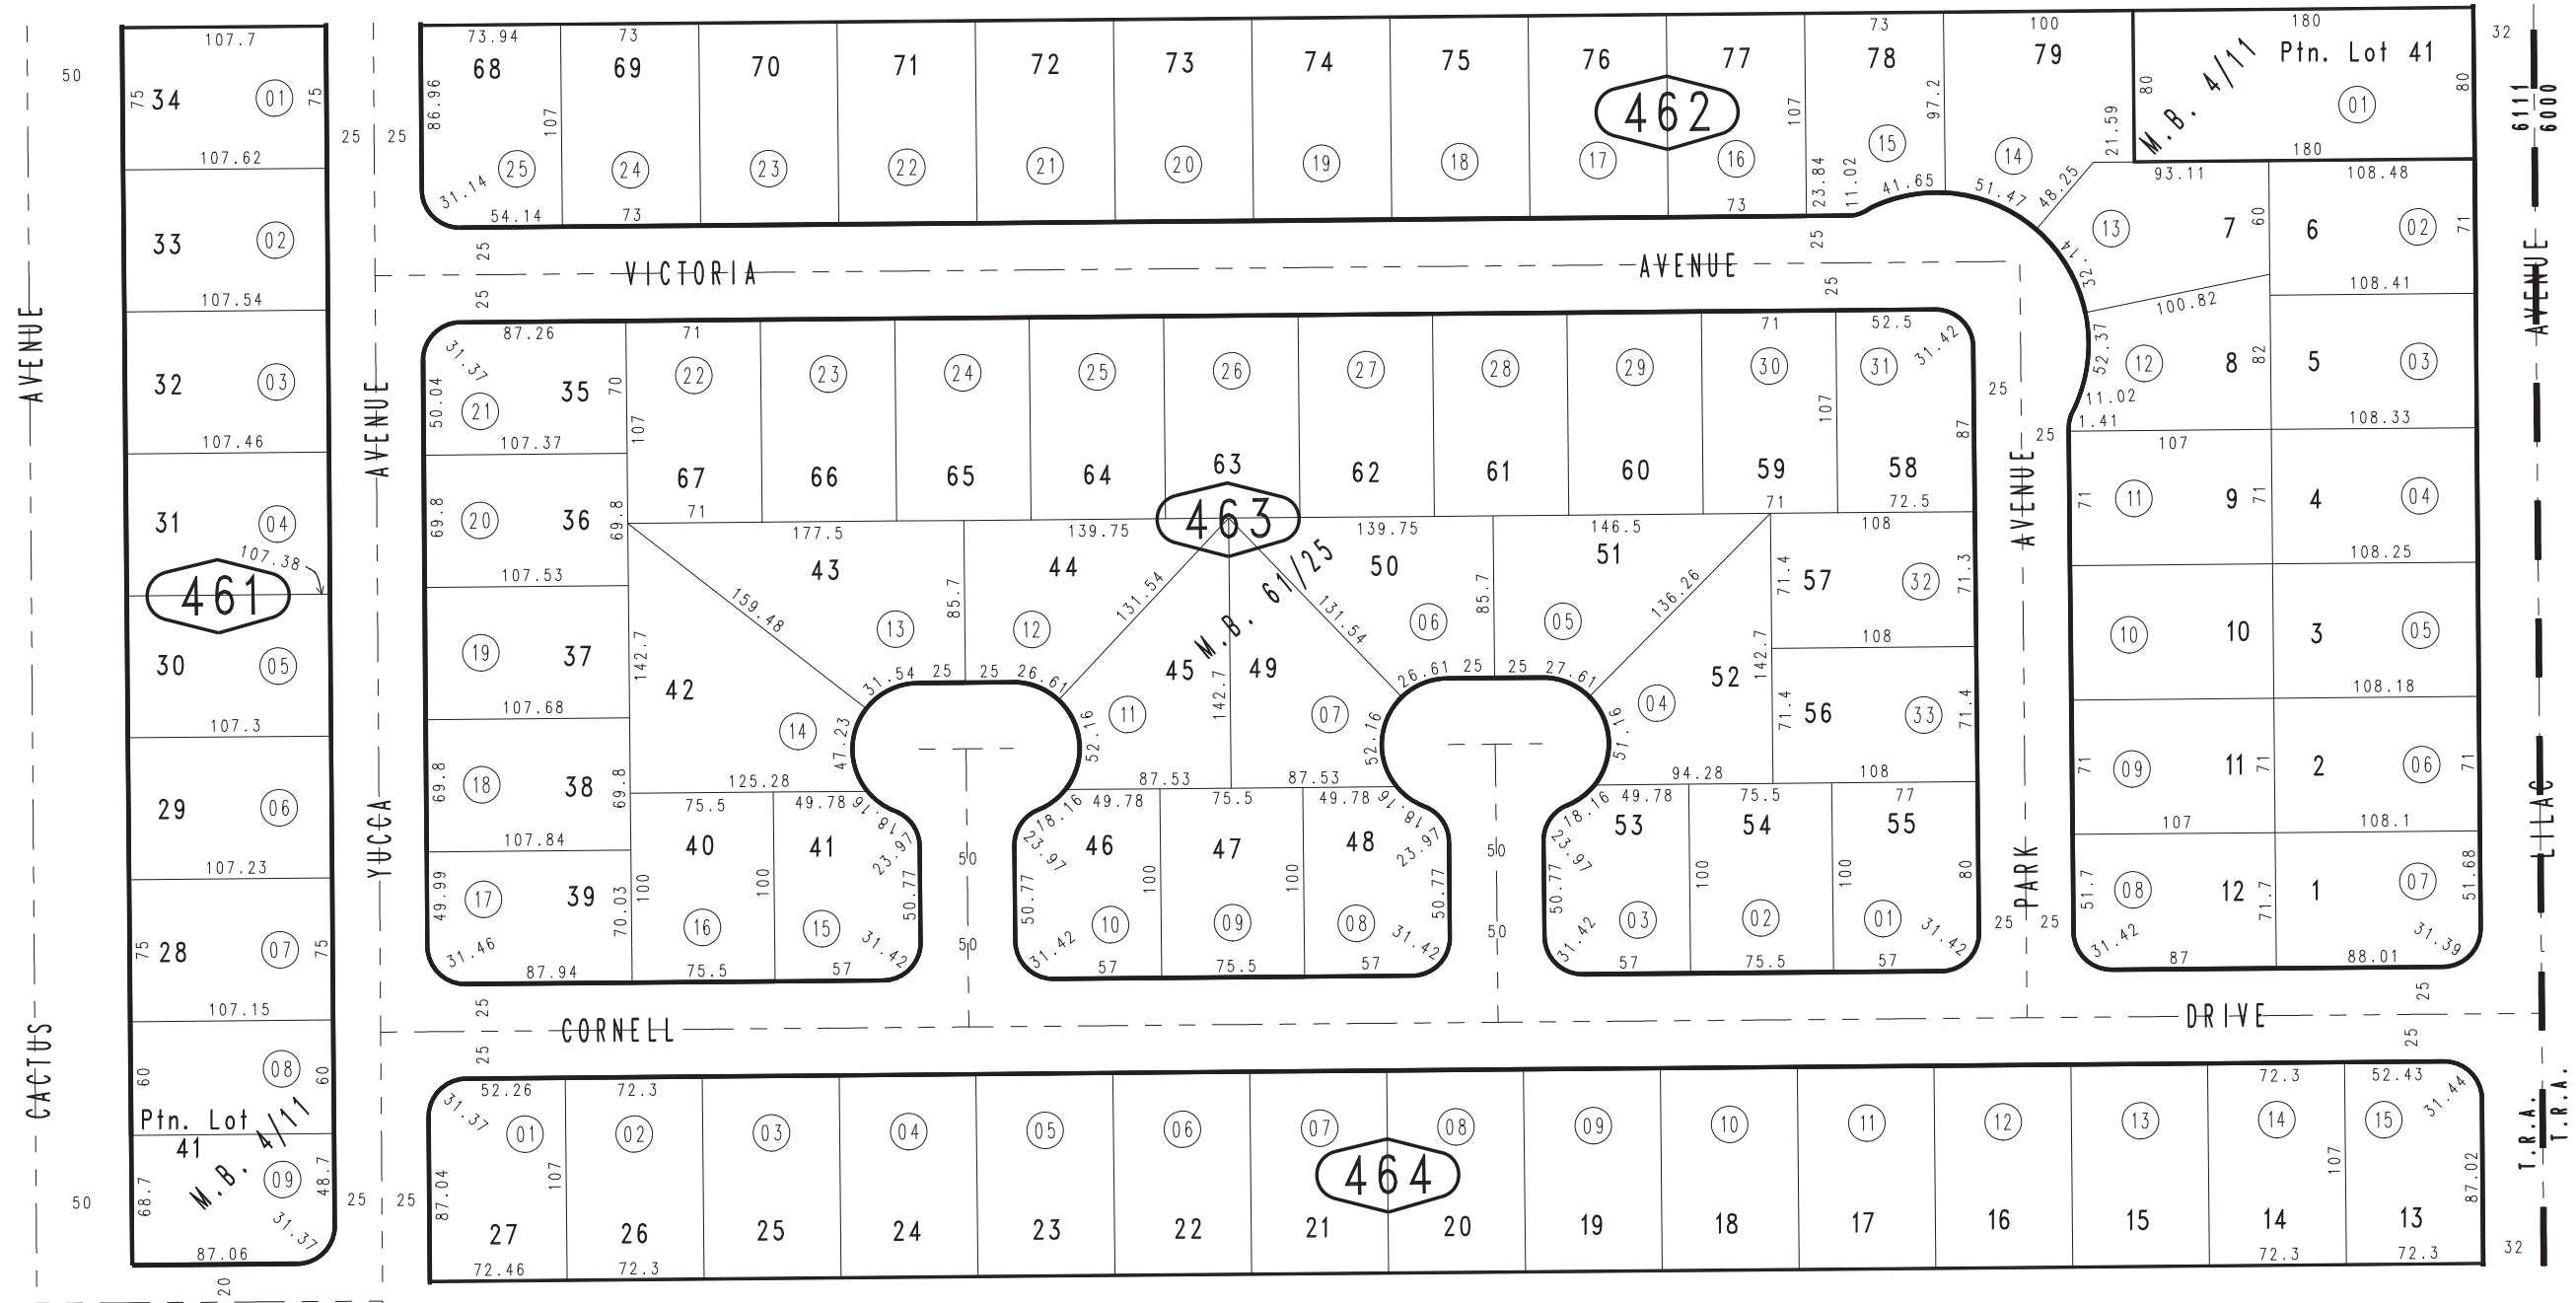

THIS MAP IS FOR THE PURPOSE OF AD VALOREM TAXATION ONLY.

Ptn. Town of Rialto & Adj. Subs. M.B. 4/11

City of Rialto Tax Rate Area 6000,6111

0127 - 46

1"=100'

0128
30

0128
29

45

47

56