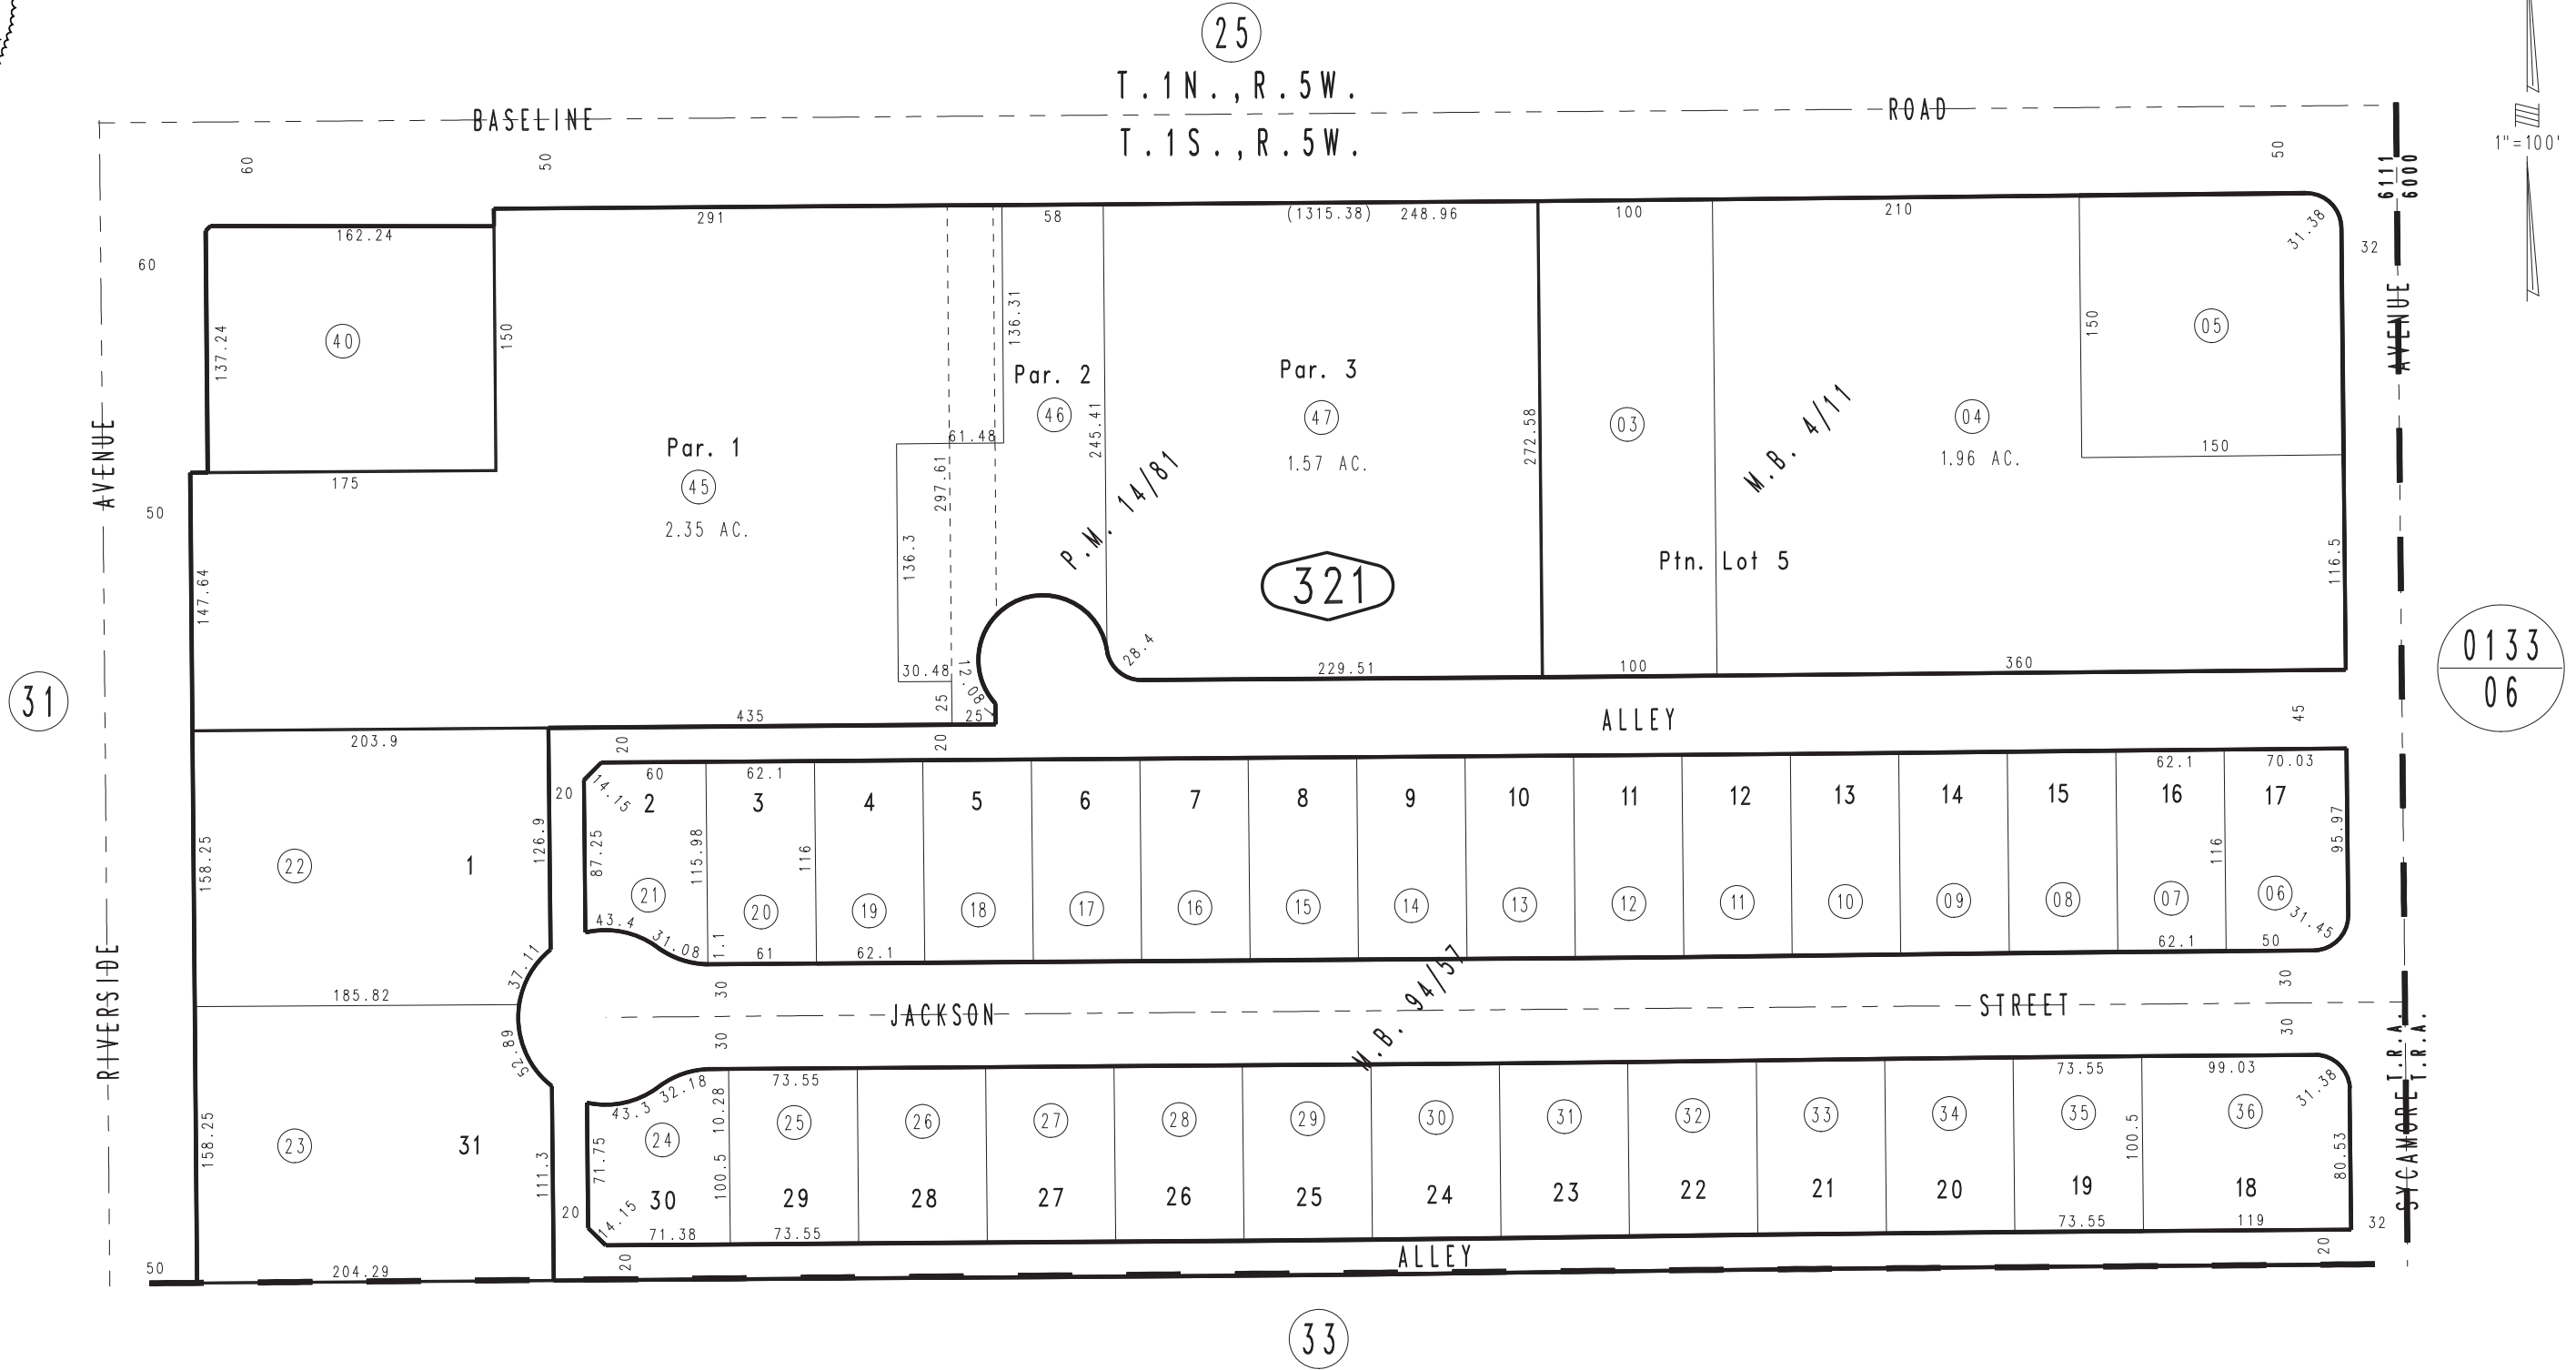

THIS MAP IS FOR THE PURPOSE
OF AD VALOREM TAXATION ONLY.

Ptn. Town of Rialto & Adj. Subs.
M.B. 4/11

City of Rialto
Tax Rate Area
6000,6111

0127 - 32

31

0133
06

33