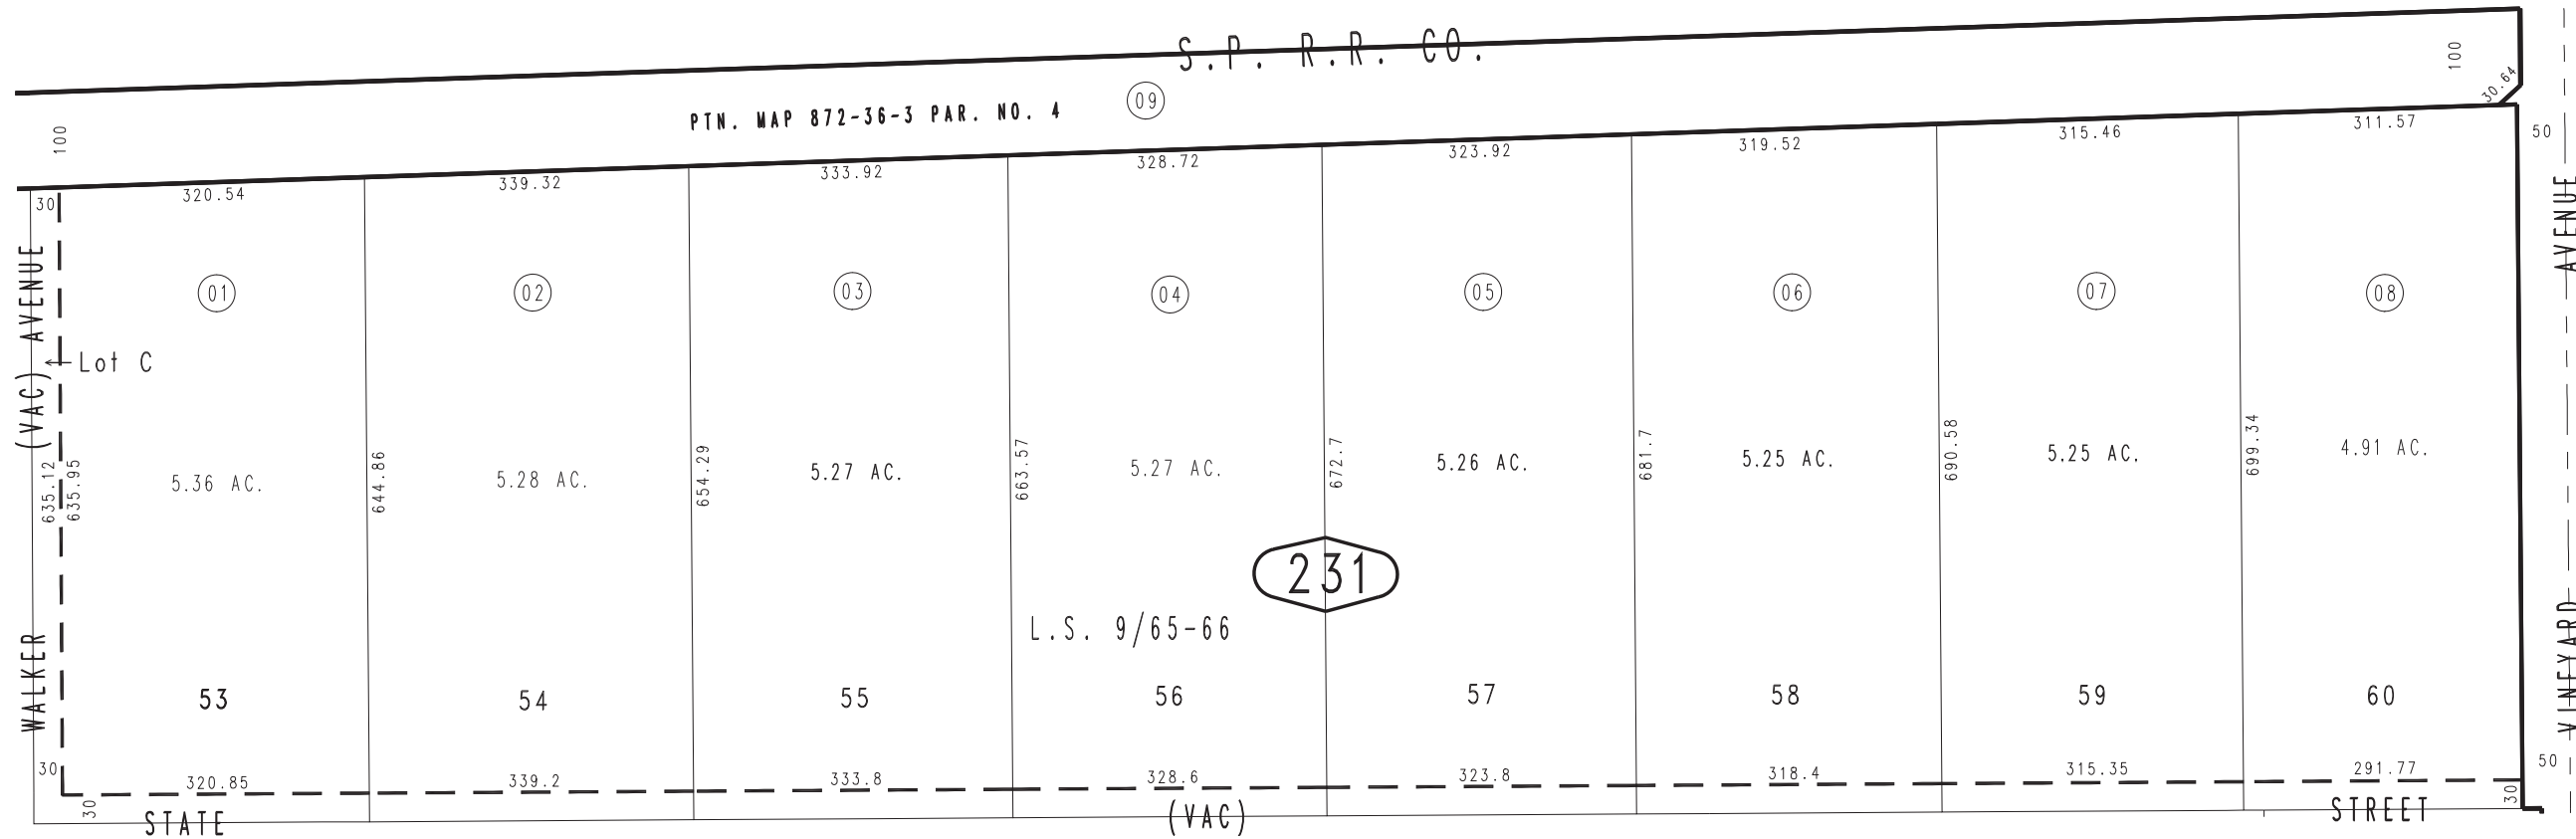

# Ptn. Orange Park Tract, M.B. 17-55

City of Ontario  
Tax Rate Area  
4000

0113 - 23

0110  
11

0110  
10

21

26

24