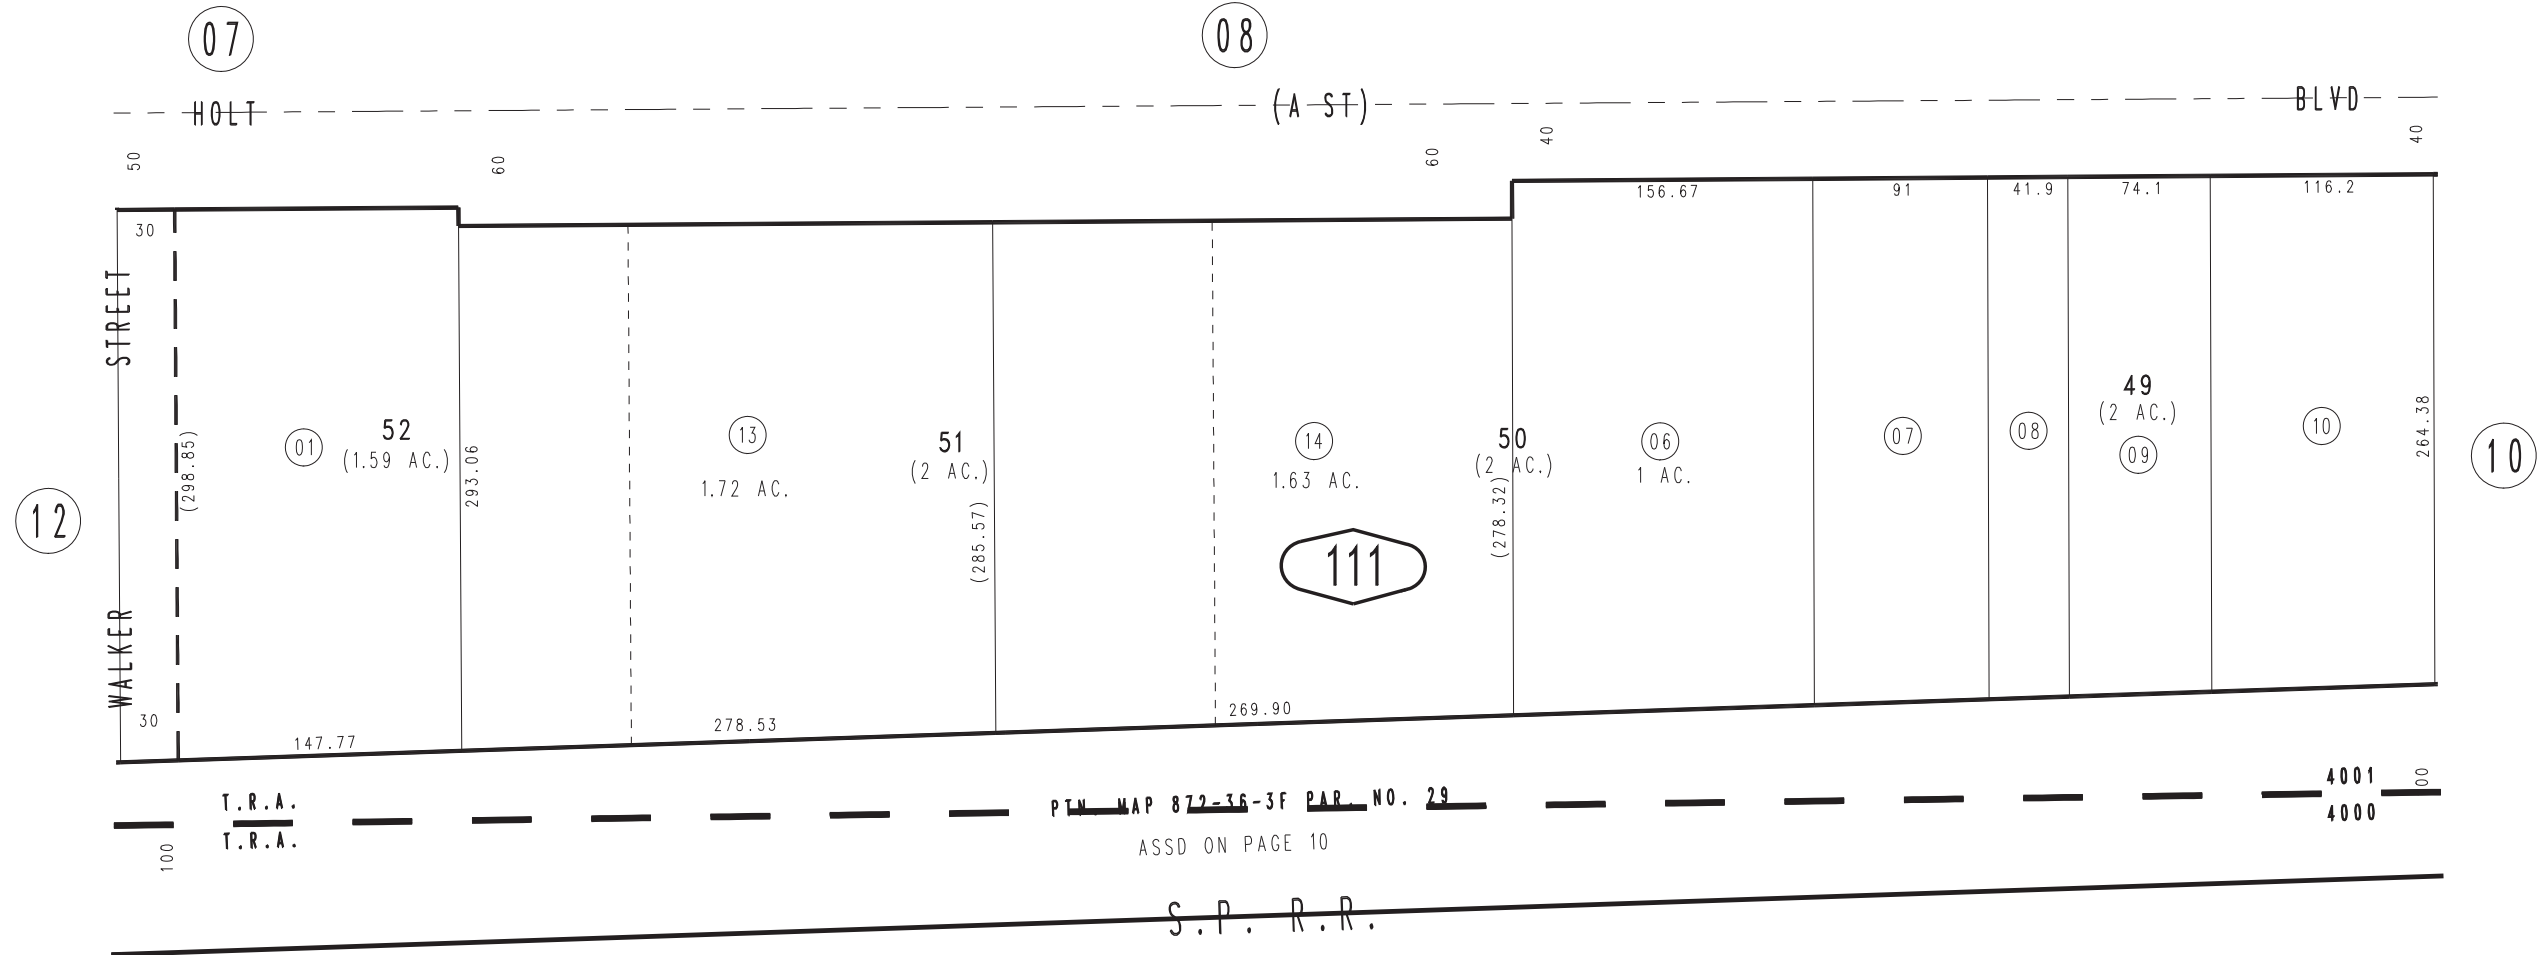

THIS MAP IS FOR THE PURPOSE
OF AD VALOREM TAXATION ONLY.

Ptn. Orange Park Tract M.B. 17/55

City of Ontario
Tax Rate Area
4000 4001

0110 - 11

0113
23