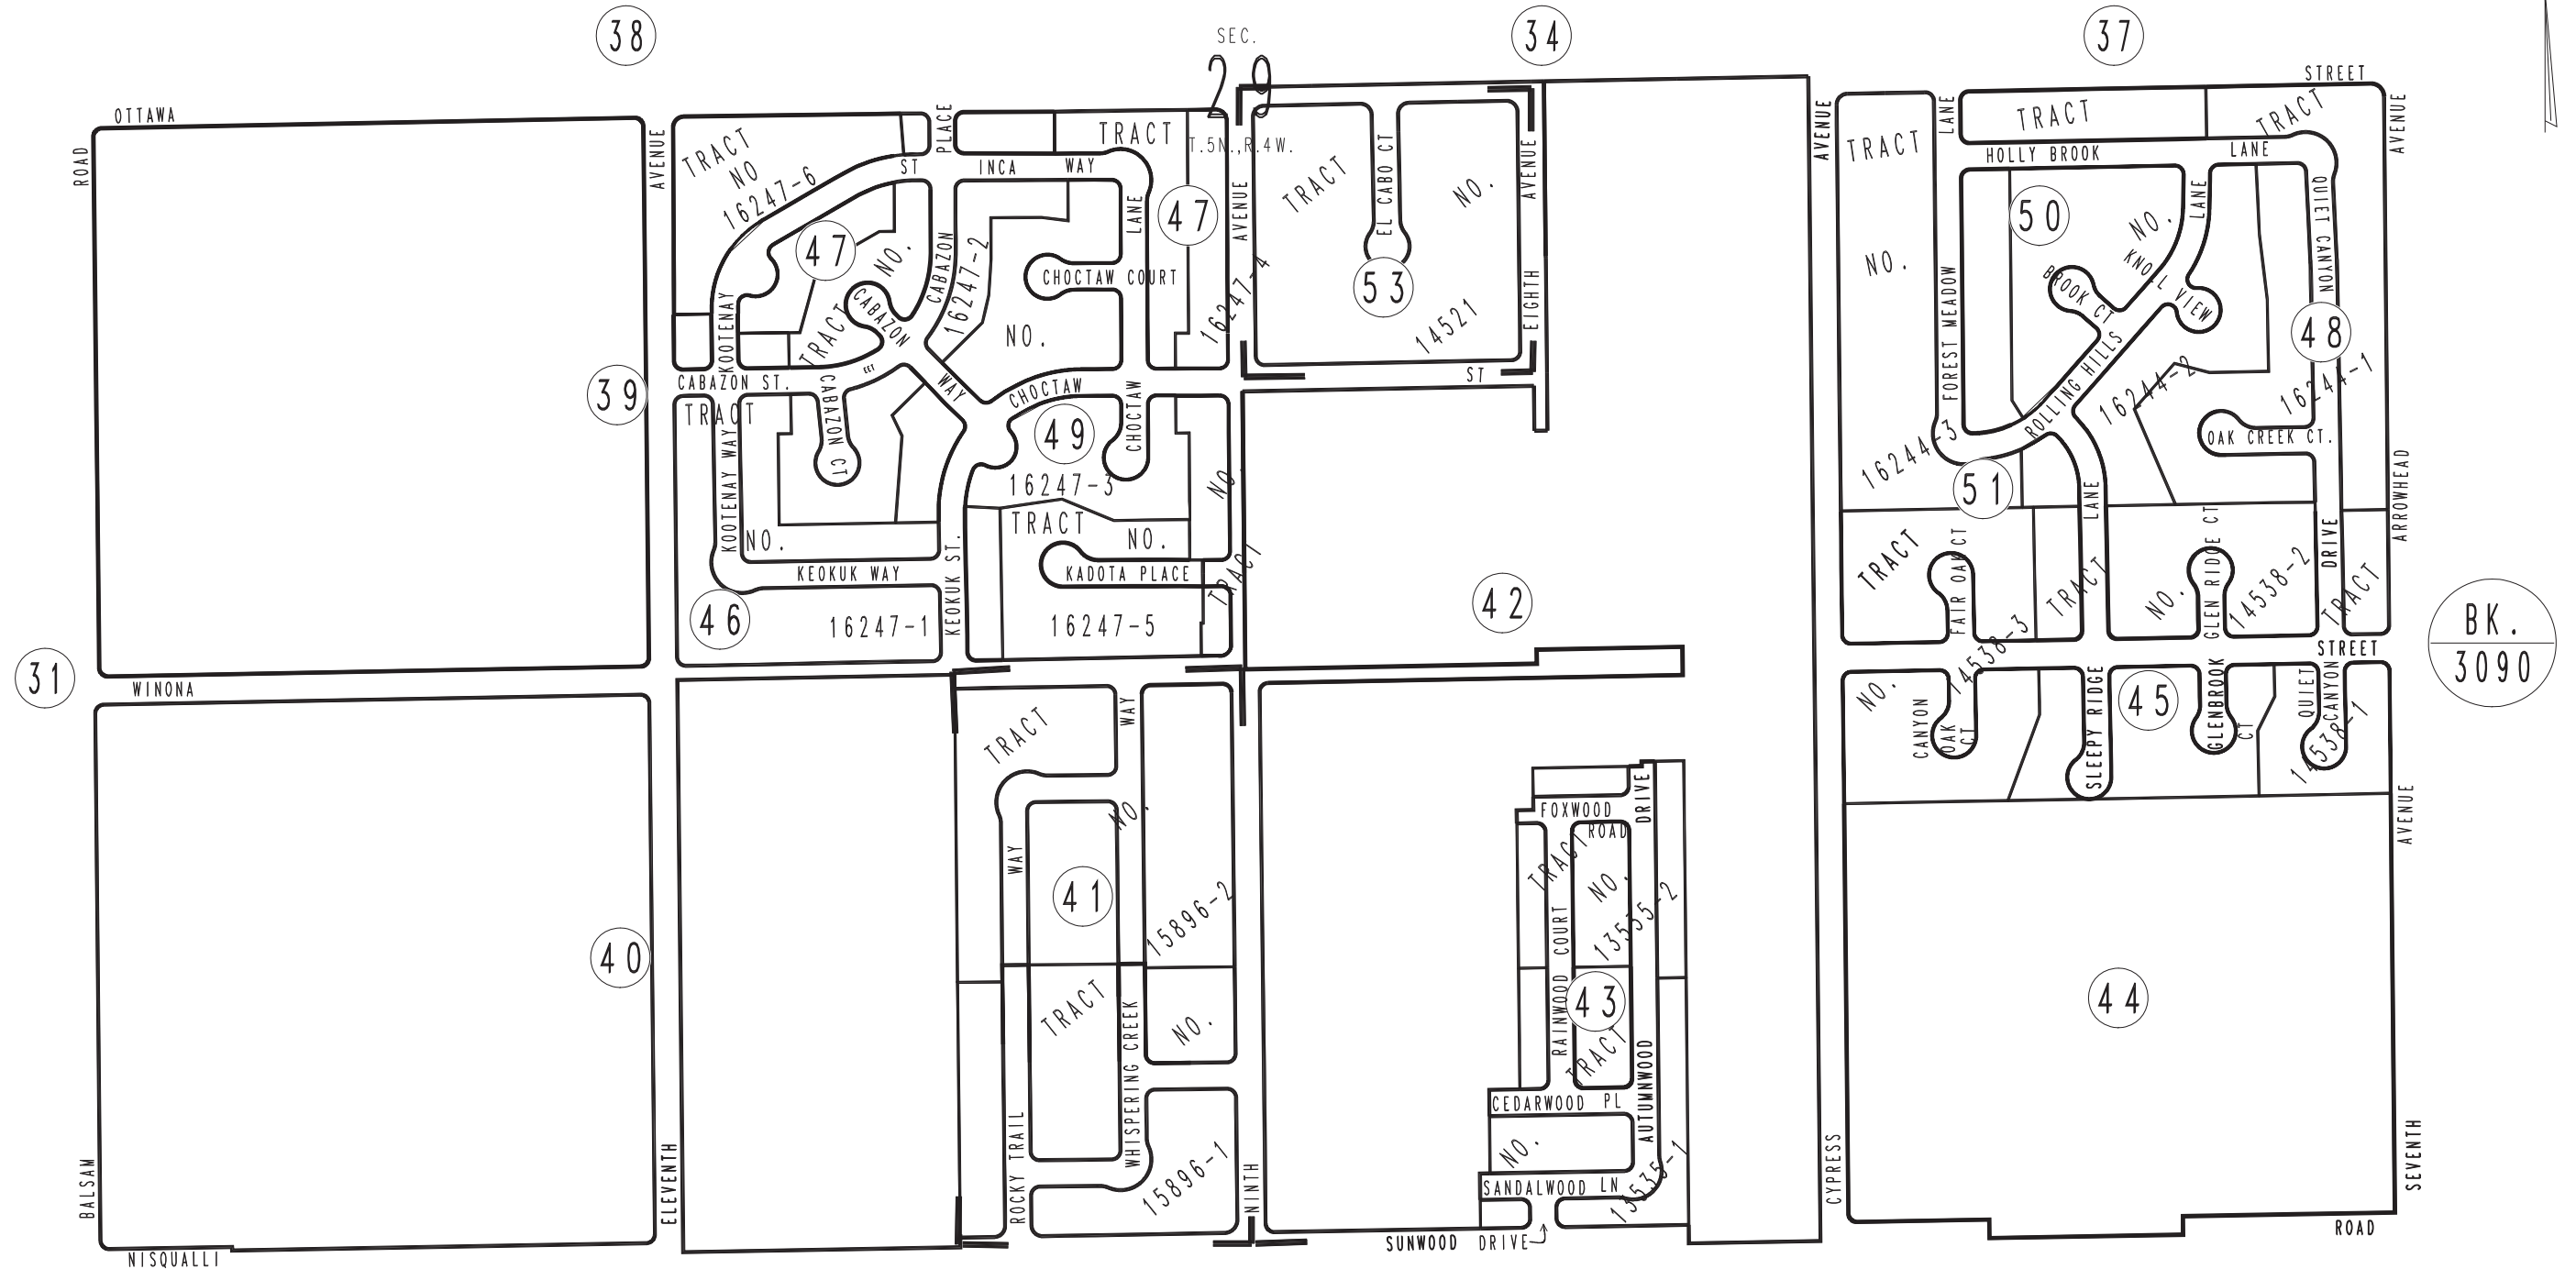

THIS MAP IS FOR THE PURPOSE OF AD VALOREM TAXATION ONLY.

INDEX MAP BOOK 3092 CITY OF VICTORVILLE

BK.
3090

BK.
3093

REVISION DATE	INITIALS
04/02/05	RM
04/04/05	RM
01/25/06	GW
01/25/06	GW
03/08/06	RU
03/09/06	RU